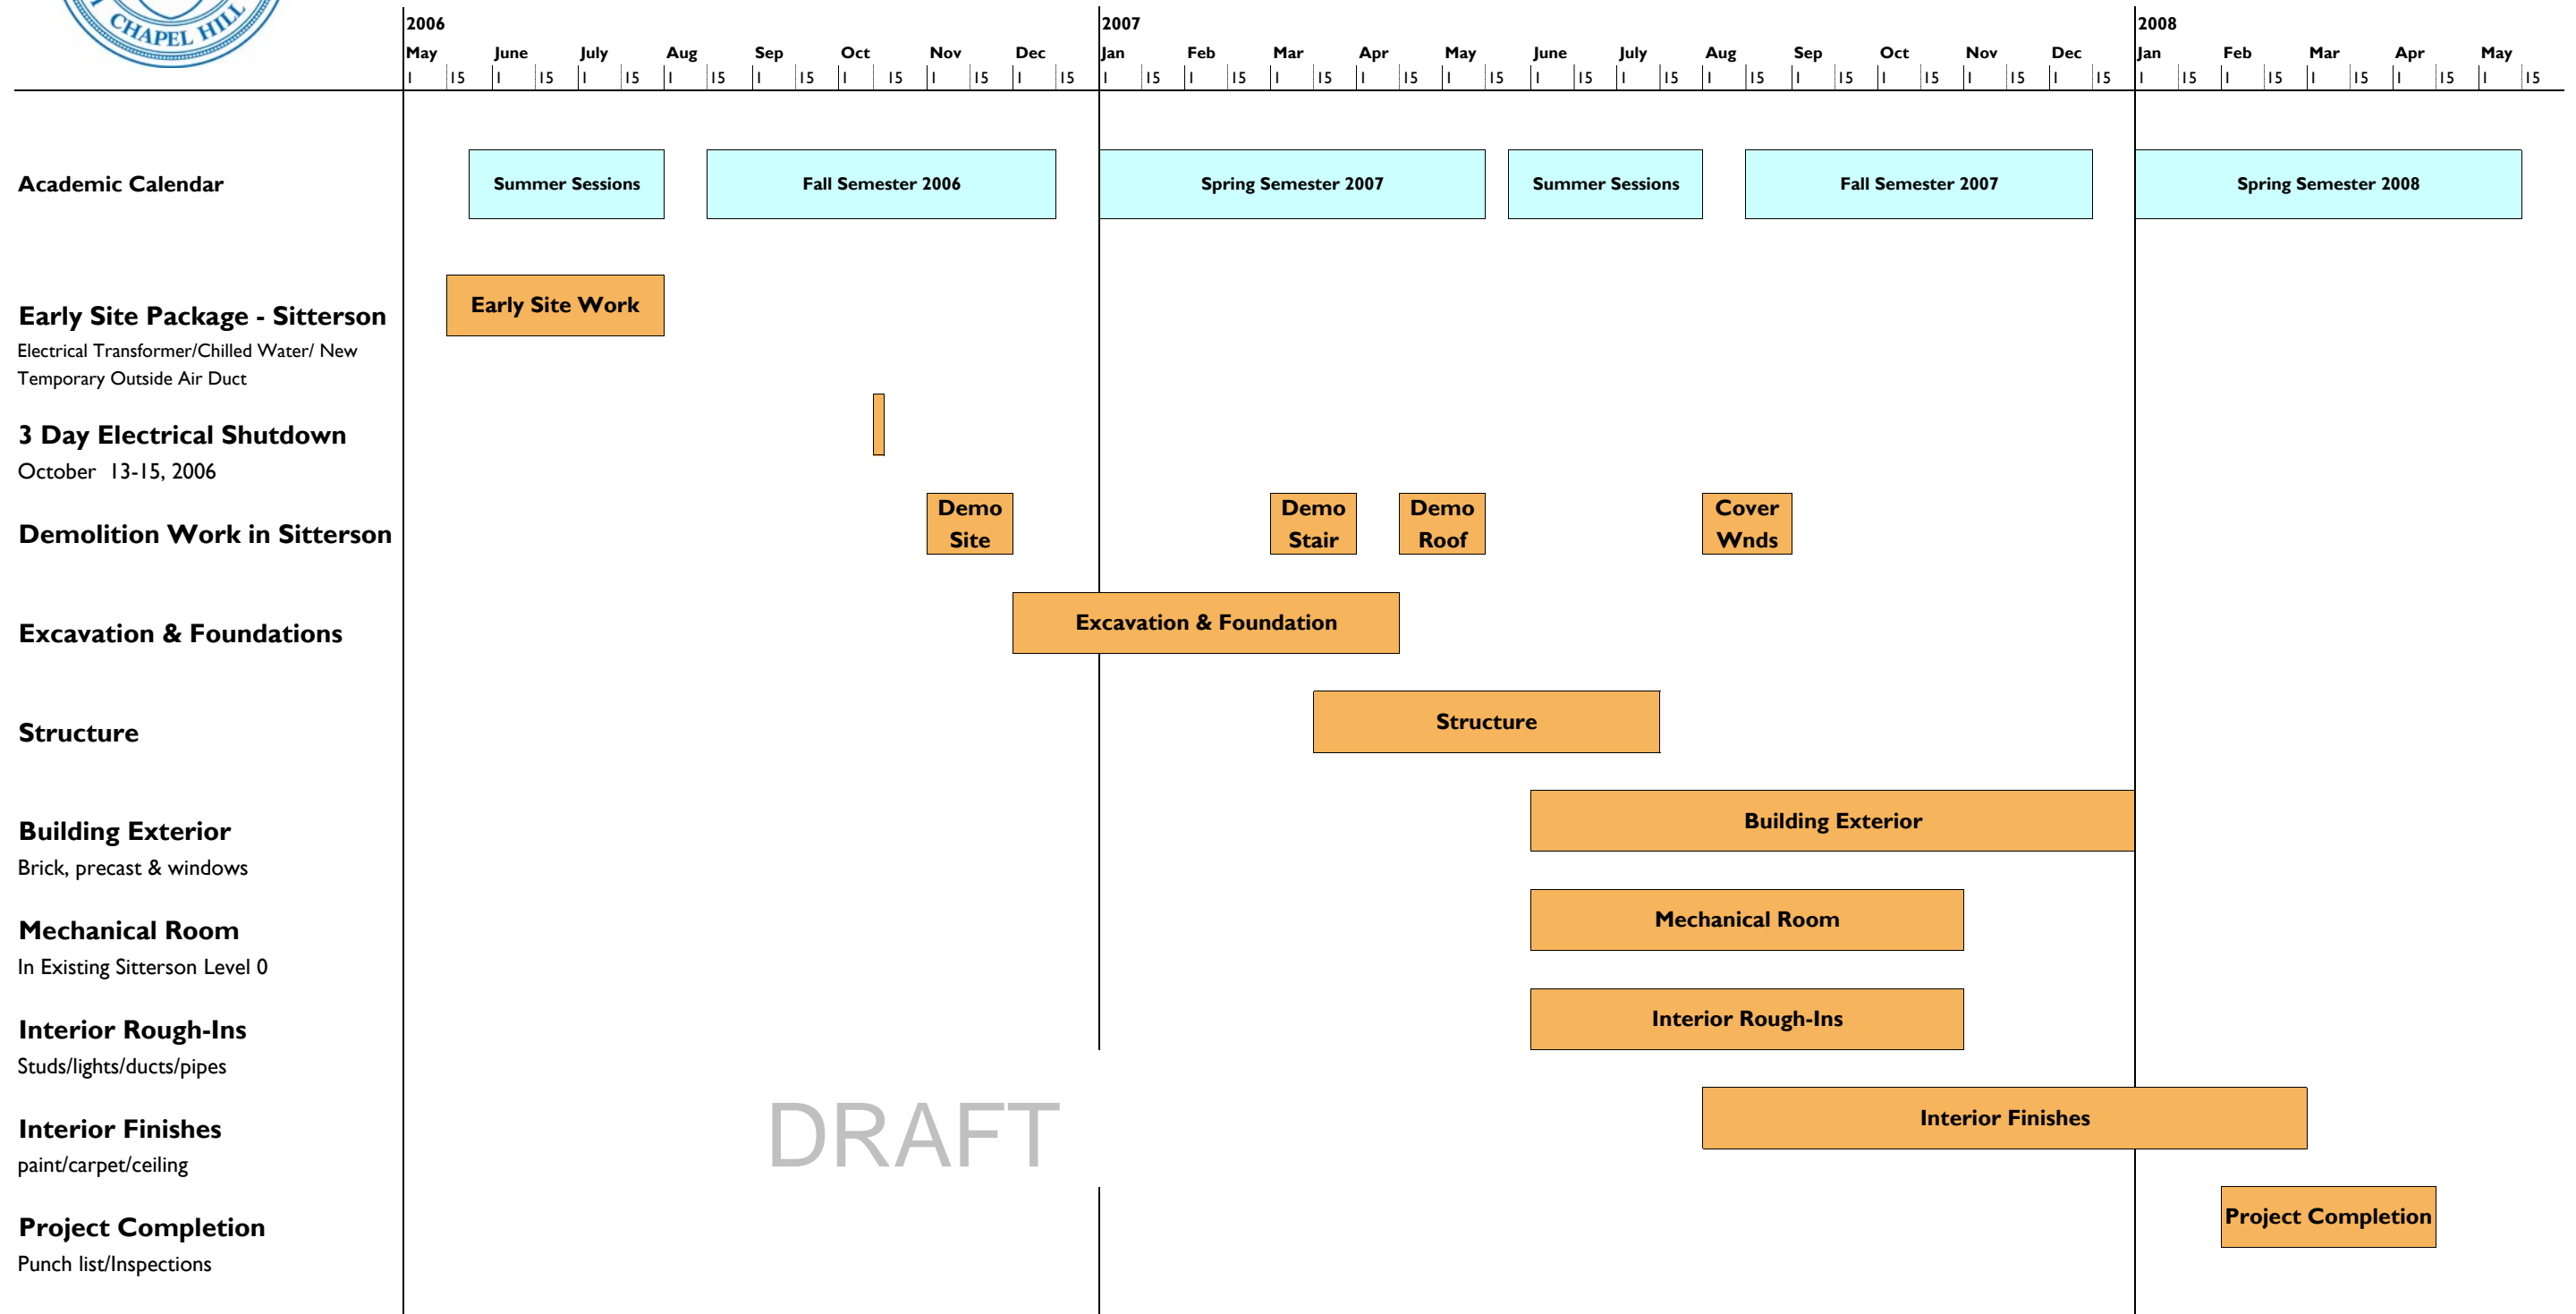

Sitterson Addition Construction Schedule

DRAFT