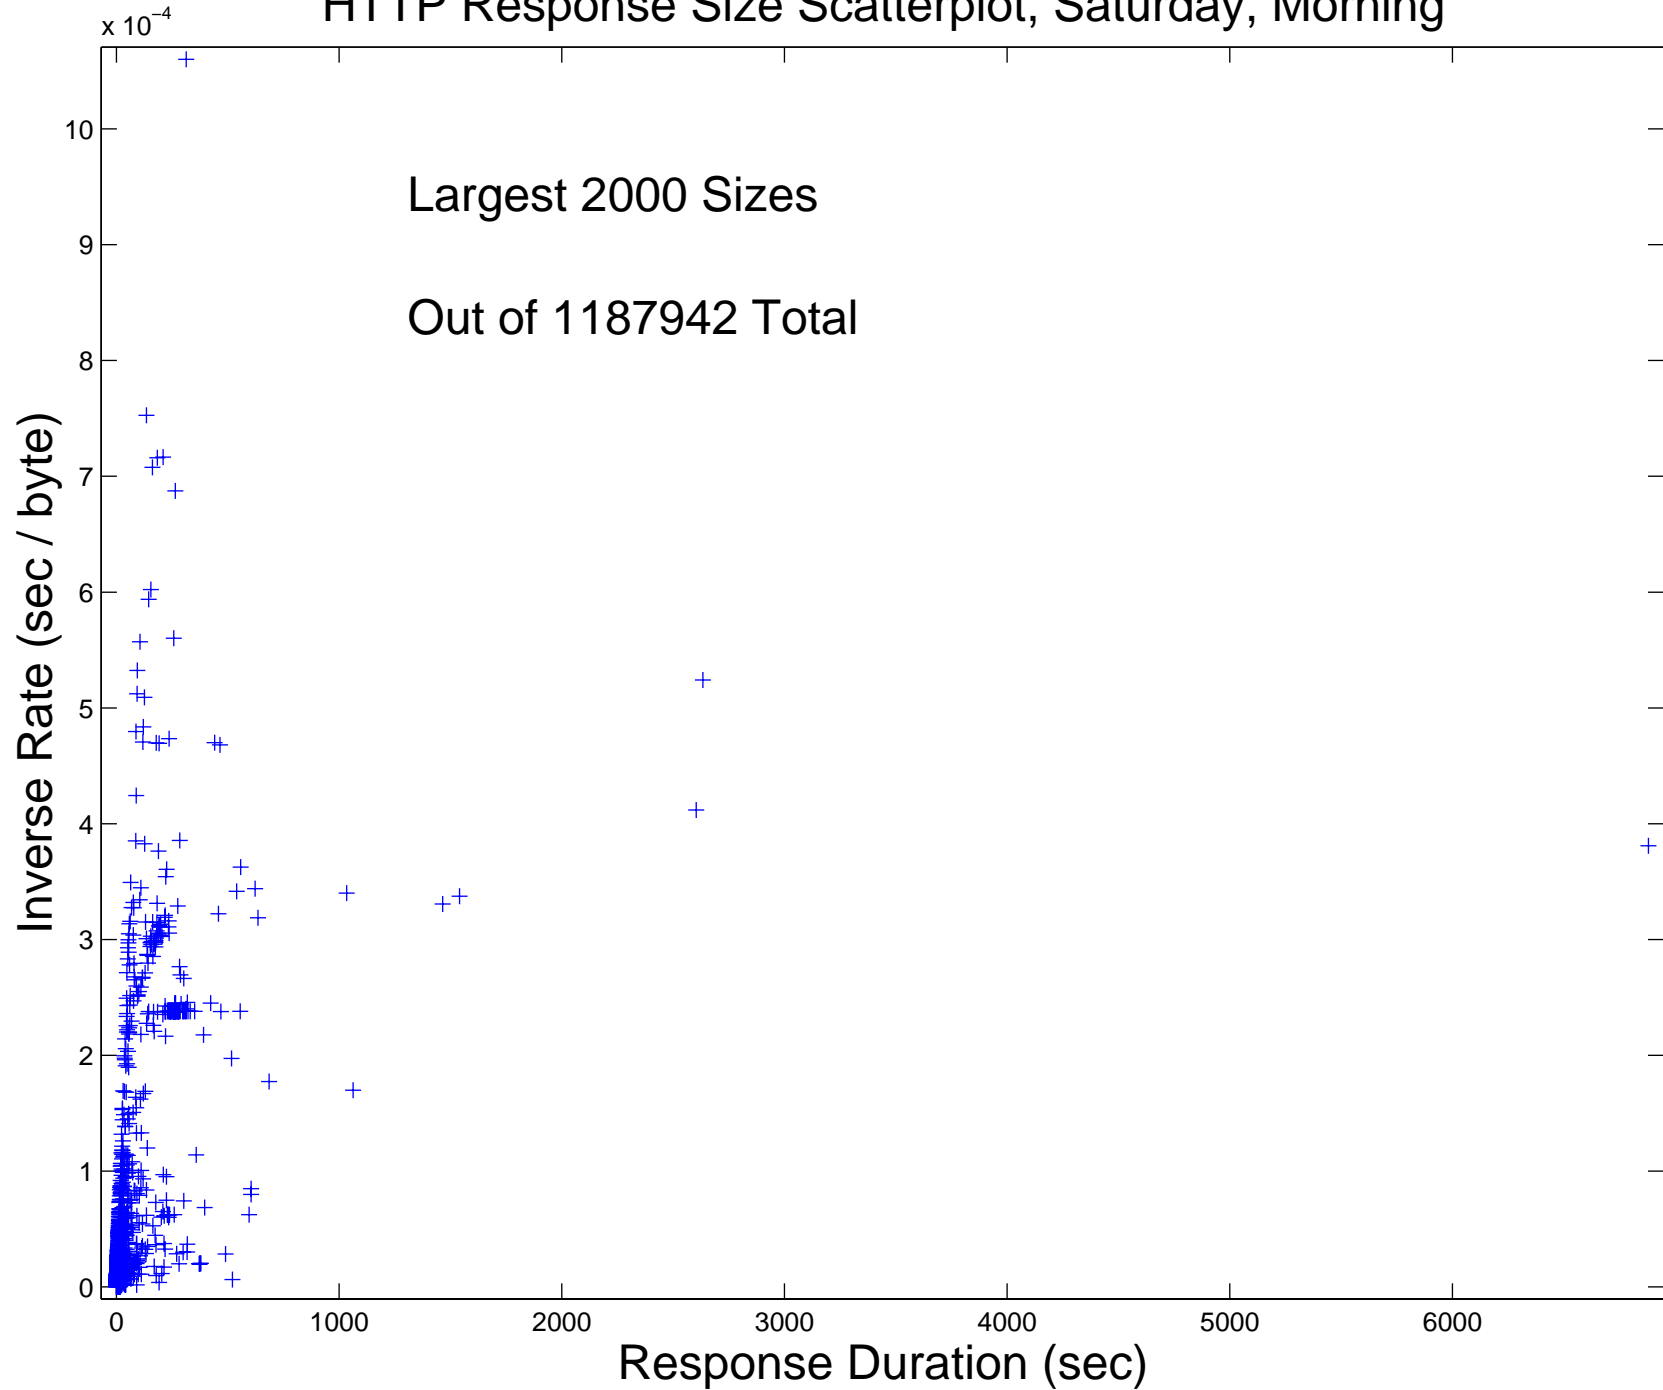

HTTP Response Size Scatterplot, Saturday, Morning