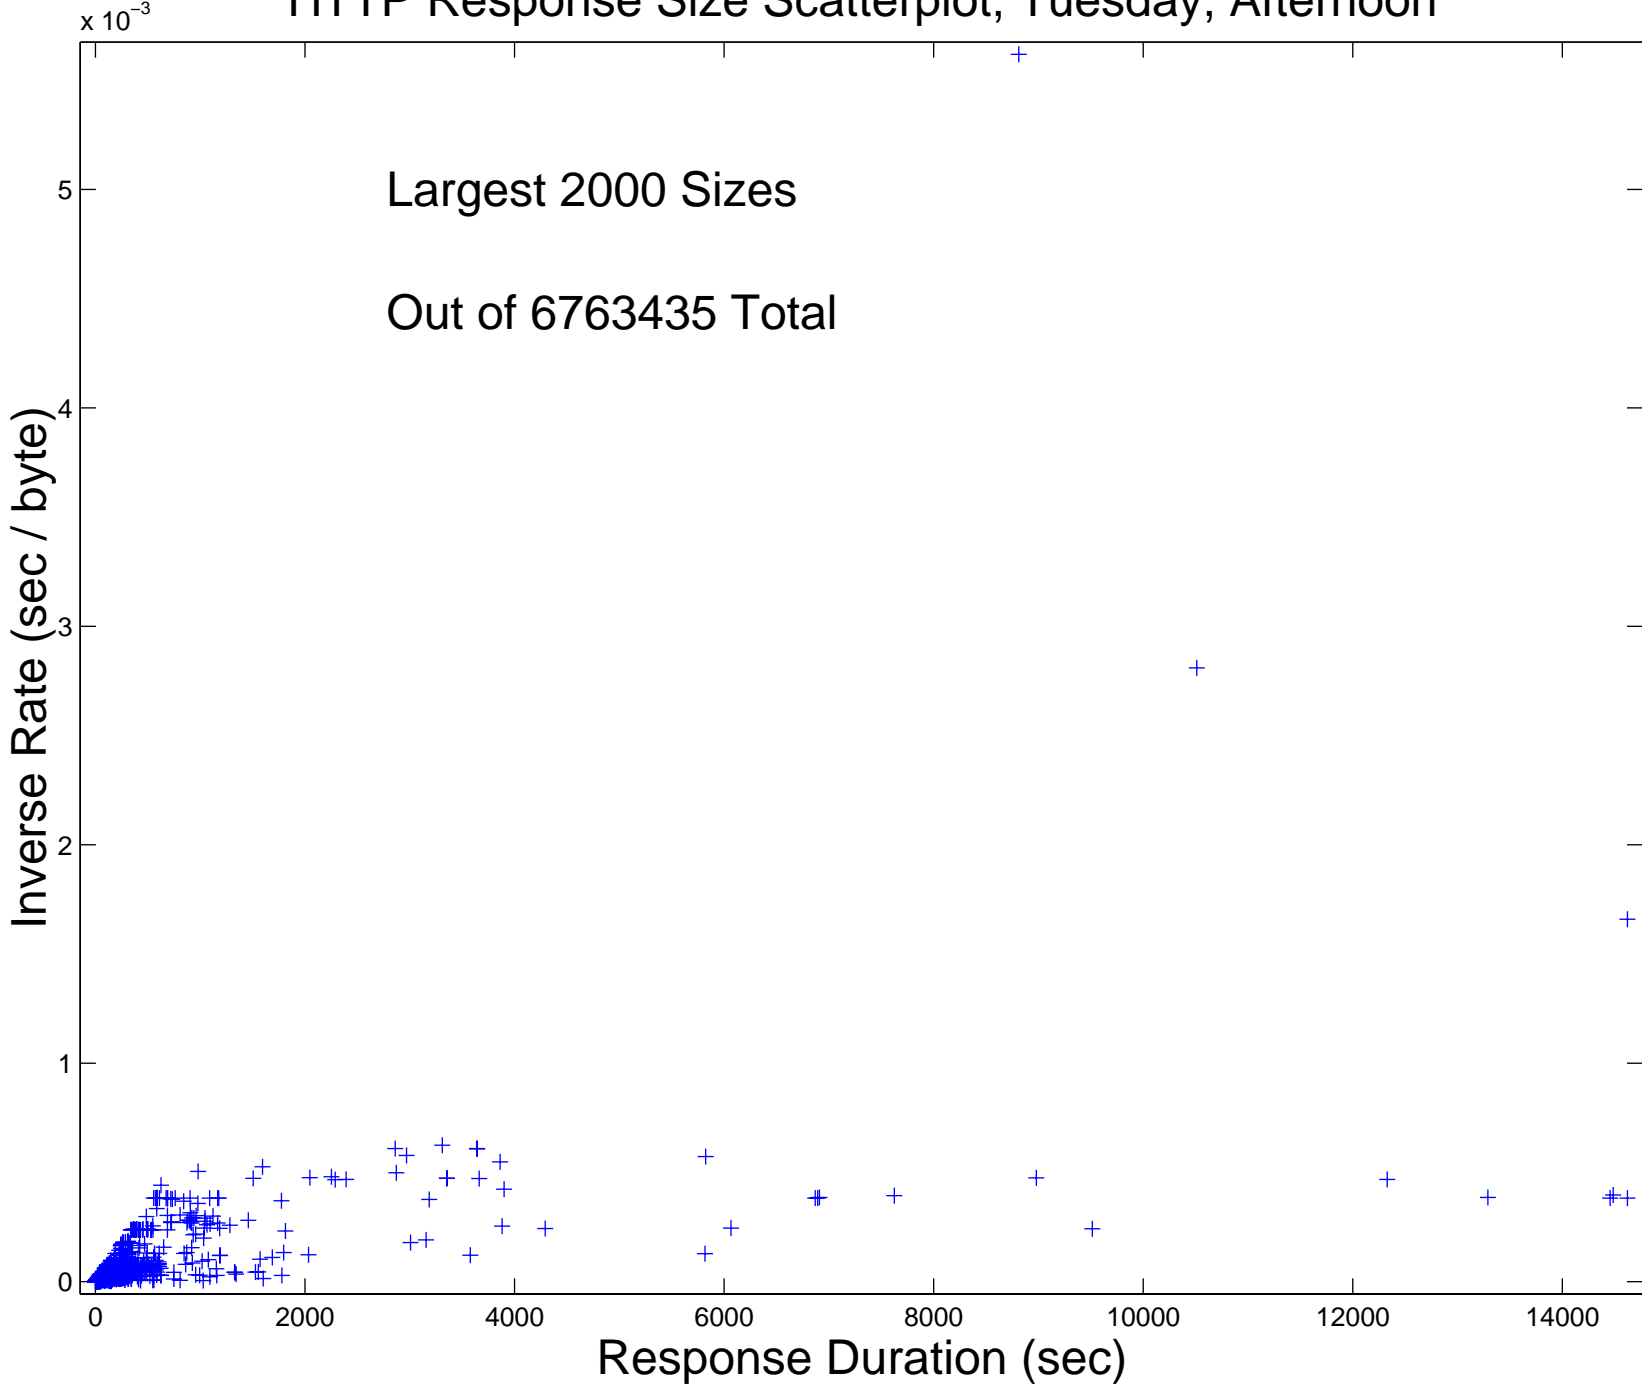

# HTTP Response Size Scatterplot, Monday, Afternoon

# HTTP Response Size Scatterplot, Monday, Evening

# HTTP Response Size Scatterplot, Tuesday, Afternoon

Largest 2000 Sizes

Out of 6763435 Total