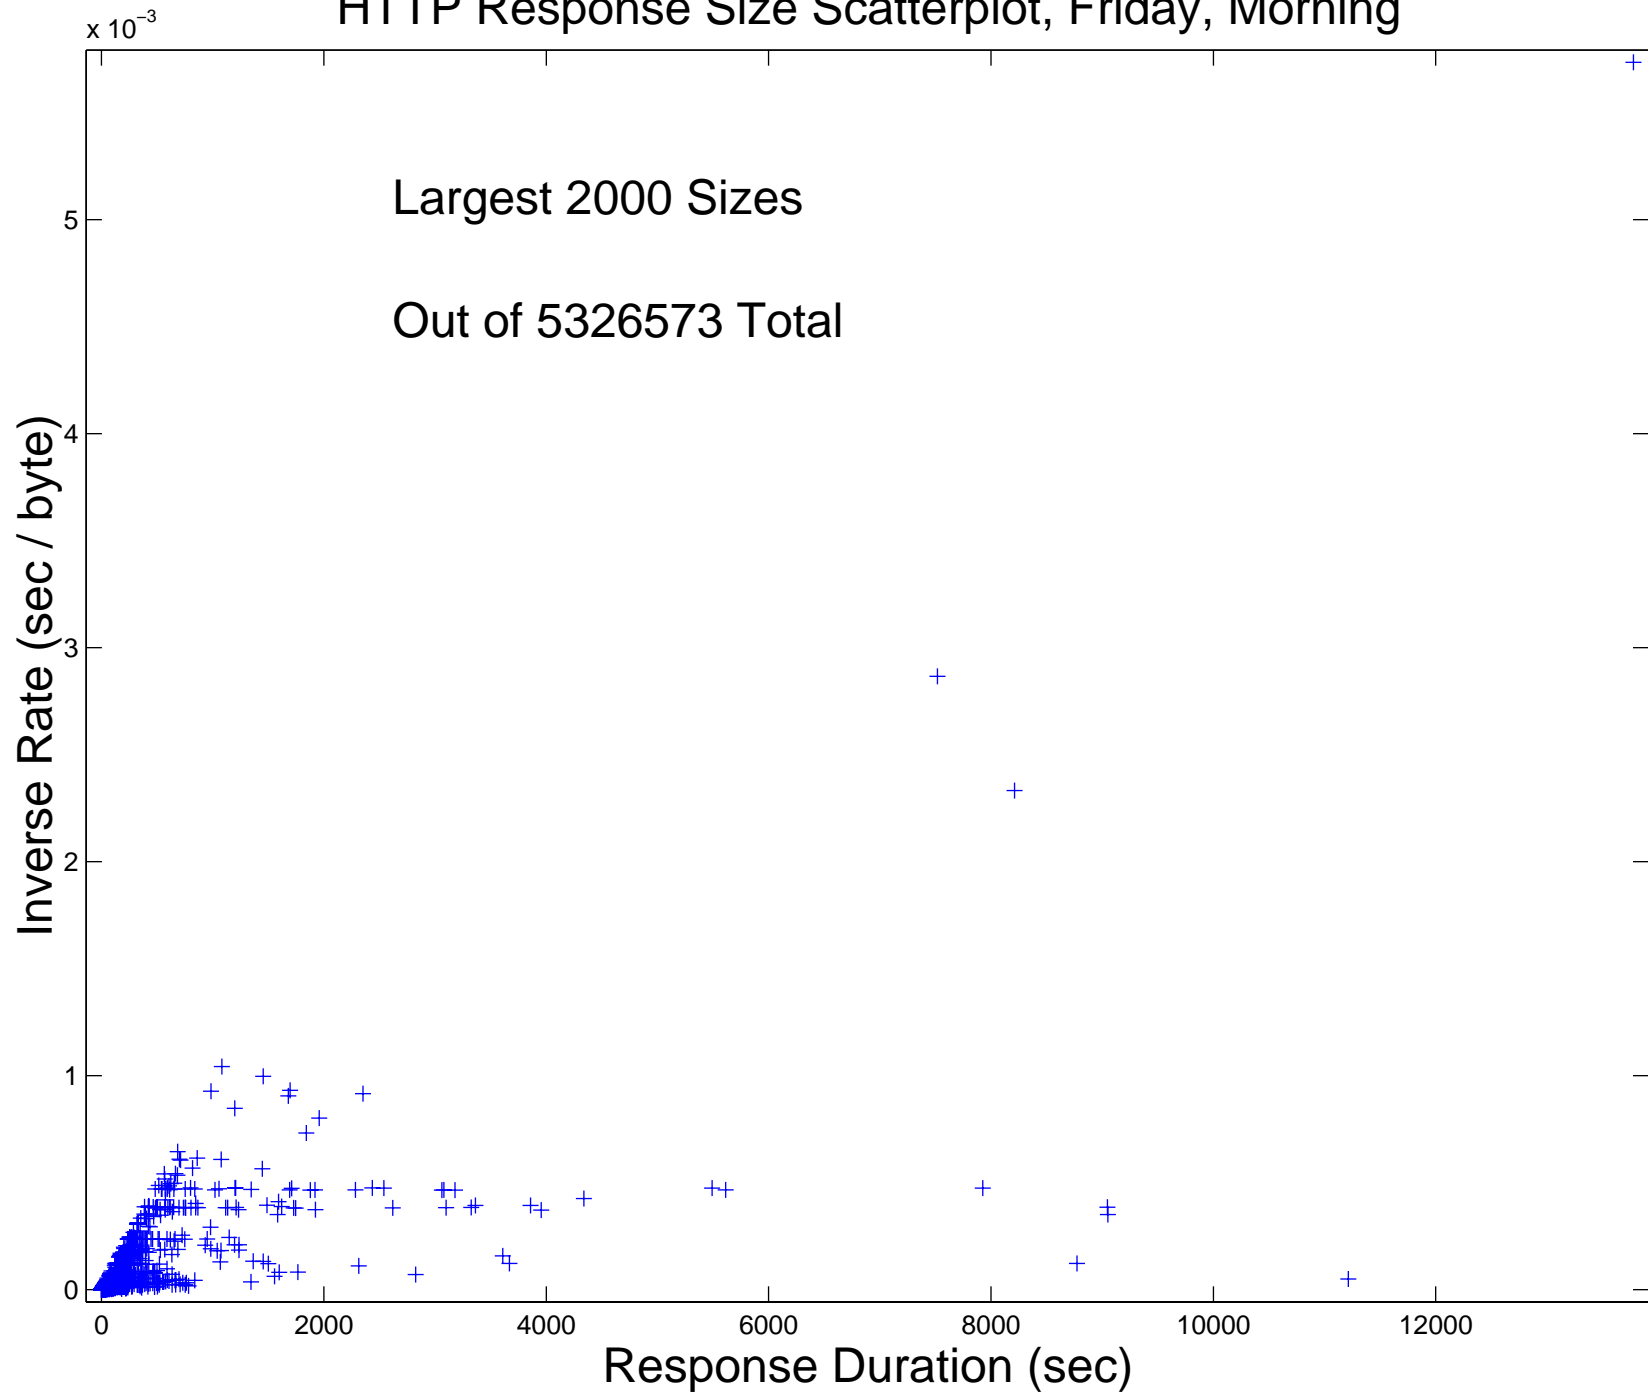

HTTP Response Size Scatterplot, Friday, Morning