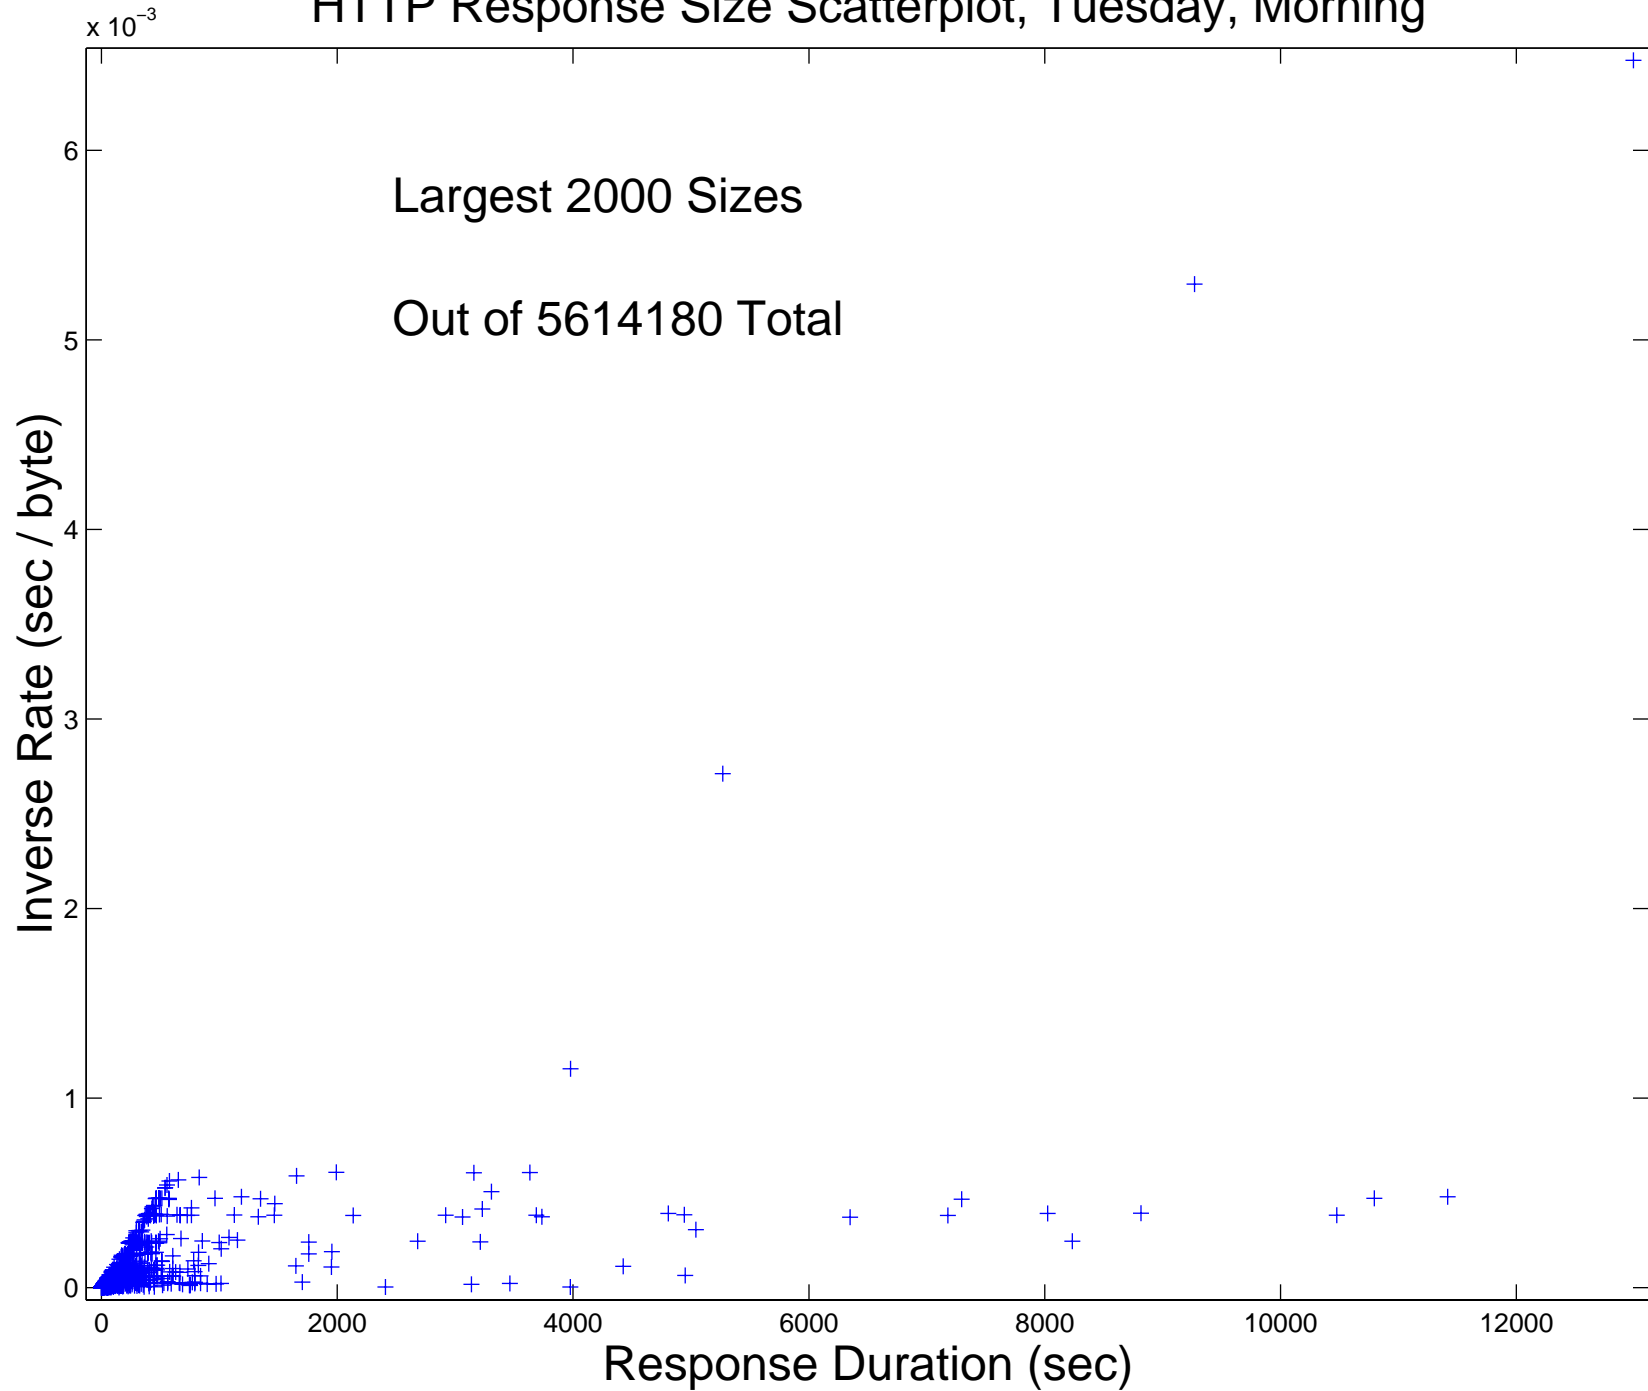

# HTTP Response Size Scatterplot, Monday, Morning

# HTTP Response Size Scatterplot, Monday, Afternoon

# HTTP Response Size Scatterplot, Tuesday, Afternoon

Largest 2000 Sizes

Out of 6763435 Total