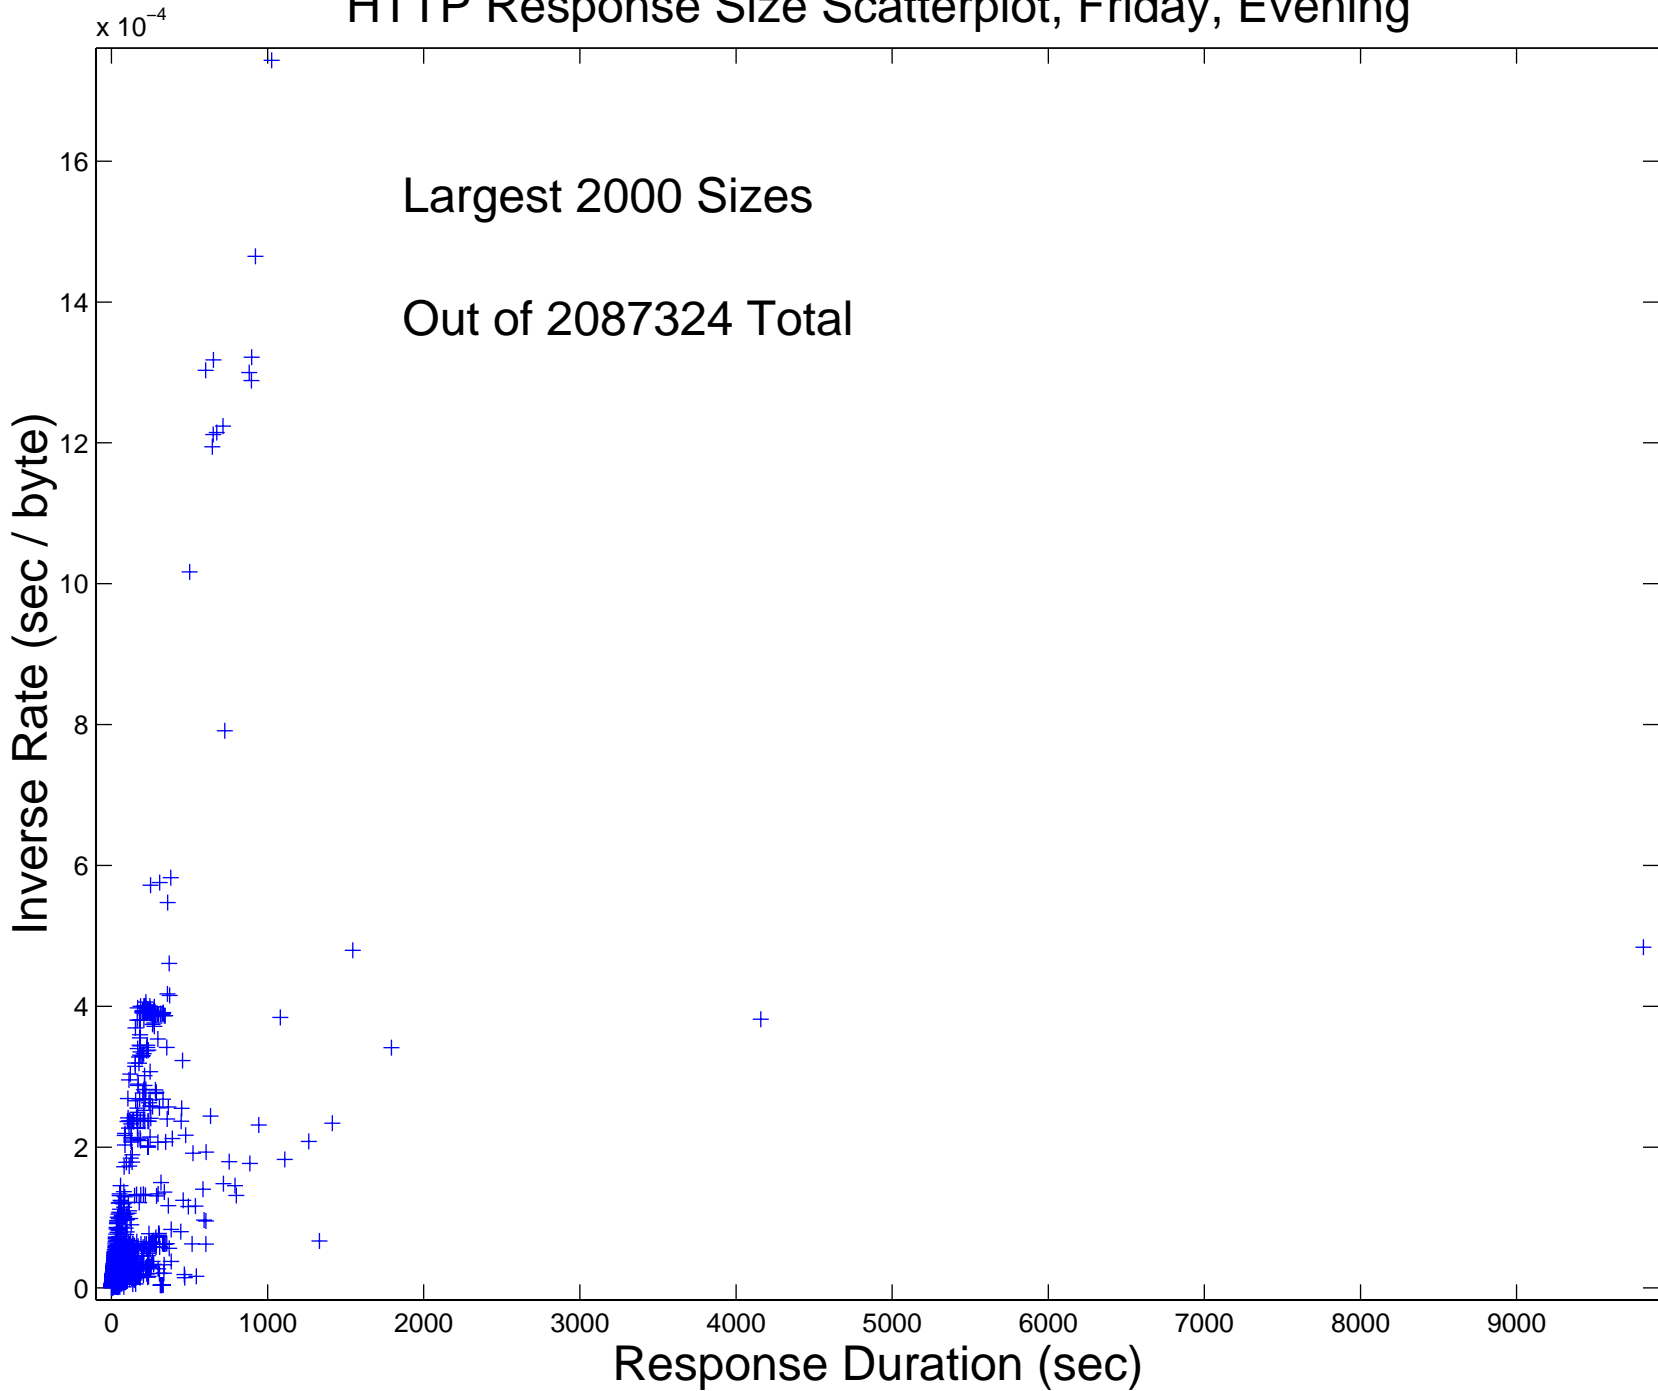

HTTP Response Size Scatterplot, Friday, Evening