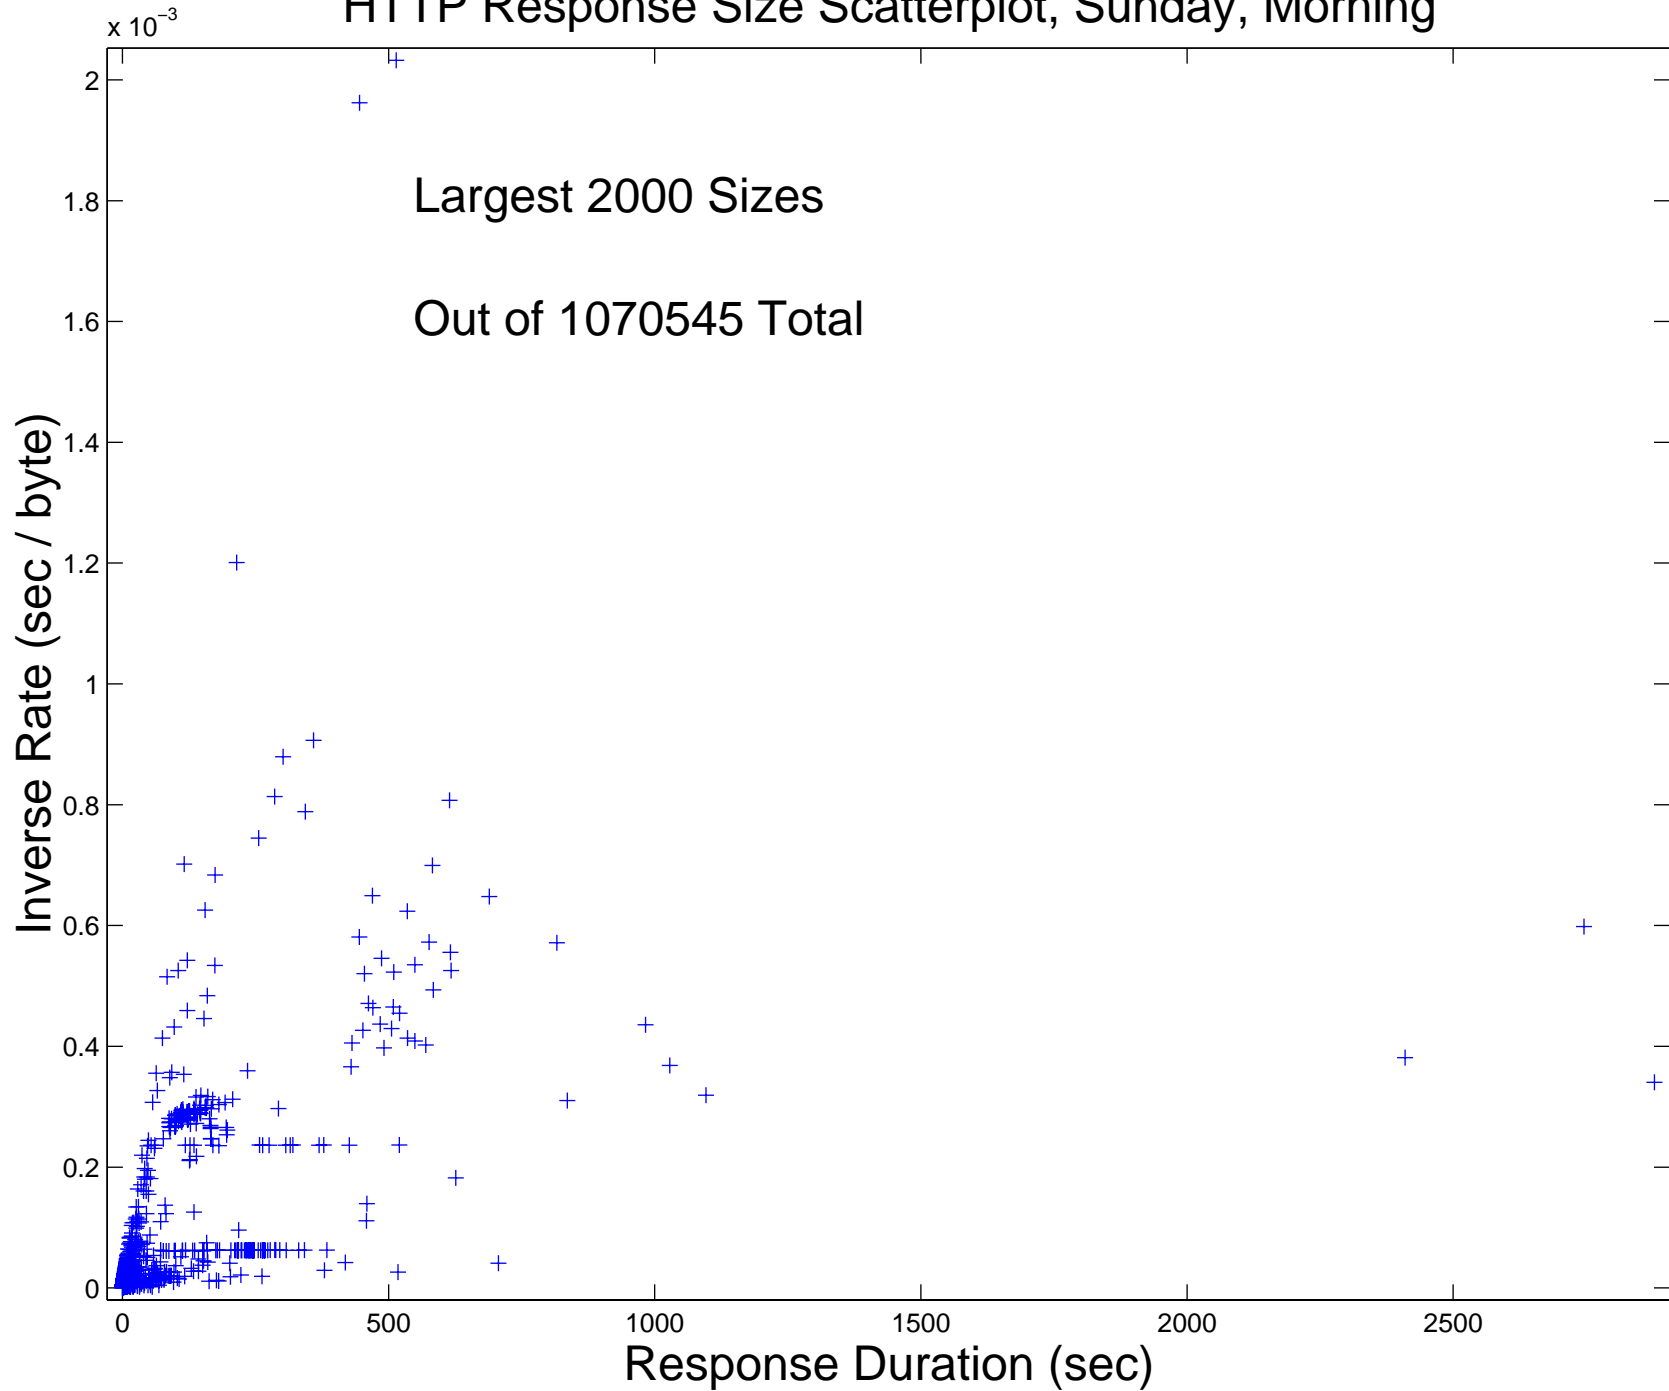

HTTP Response Size Scatterplot, Sunday, Morning