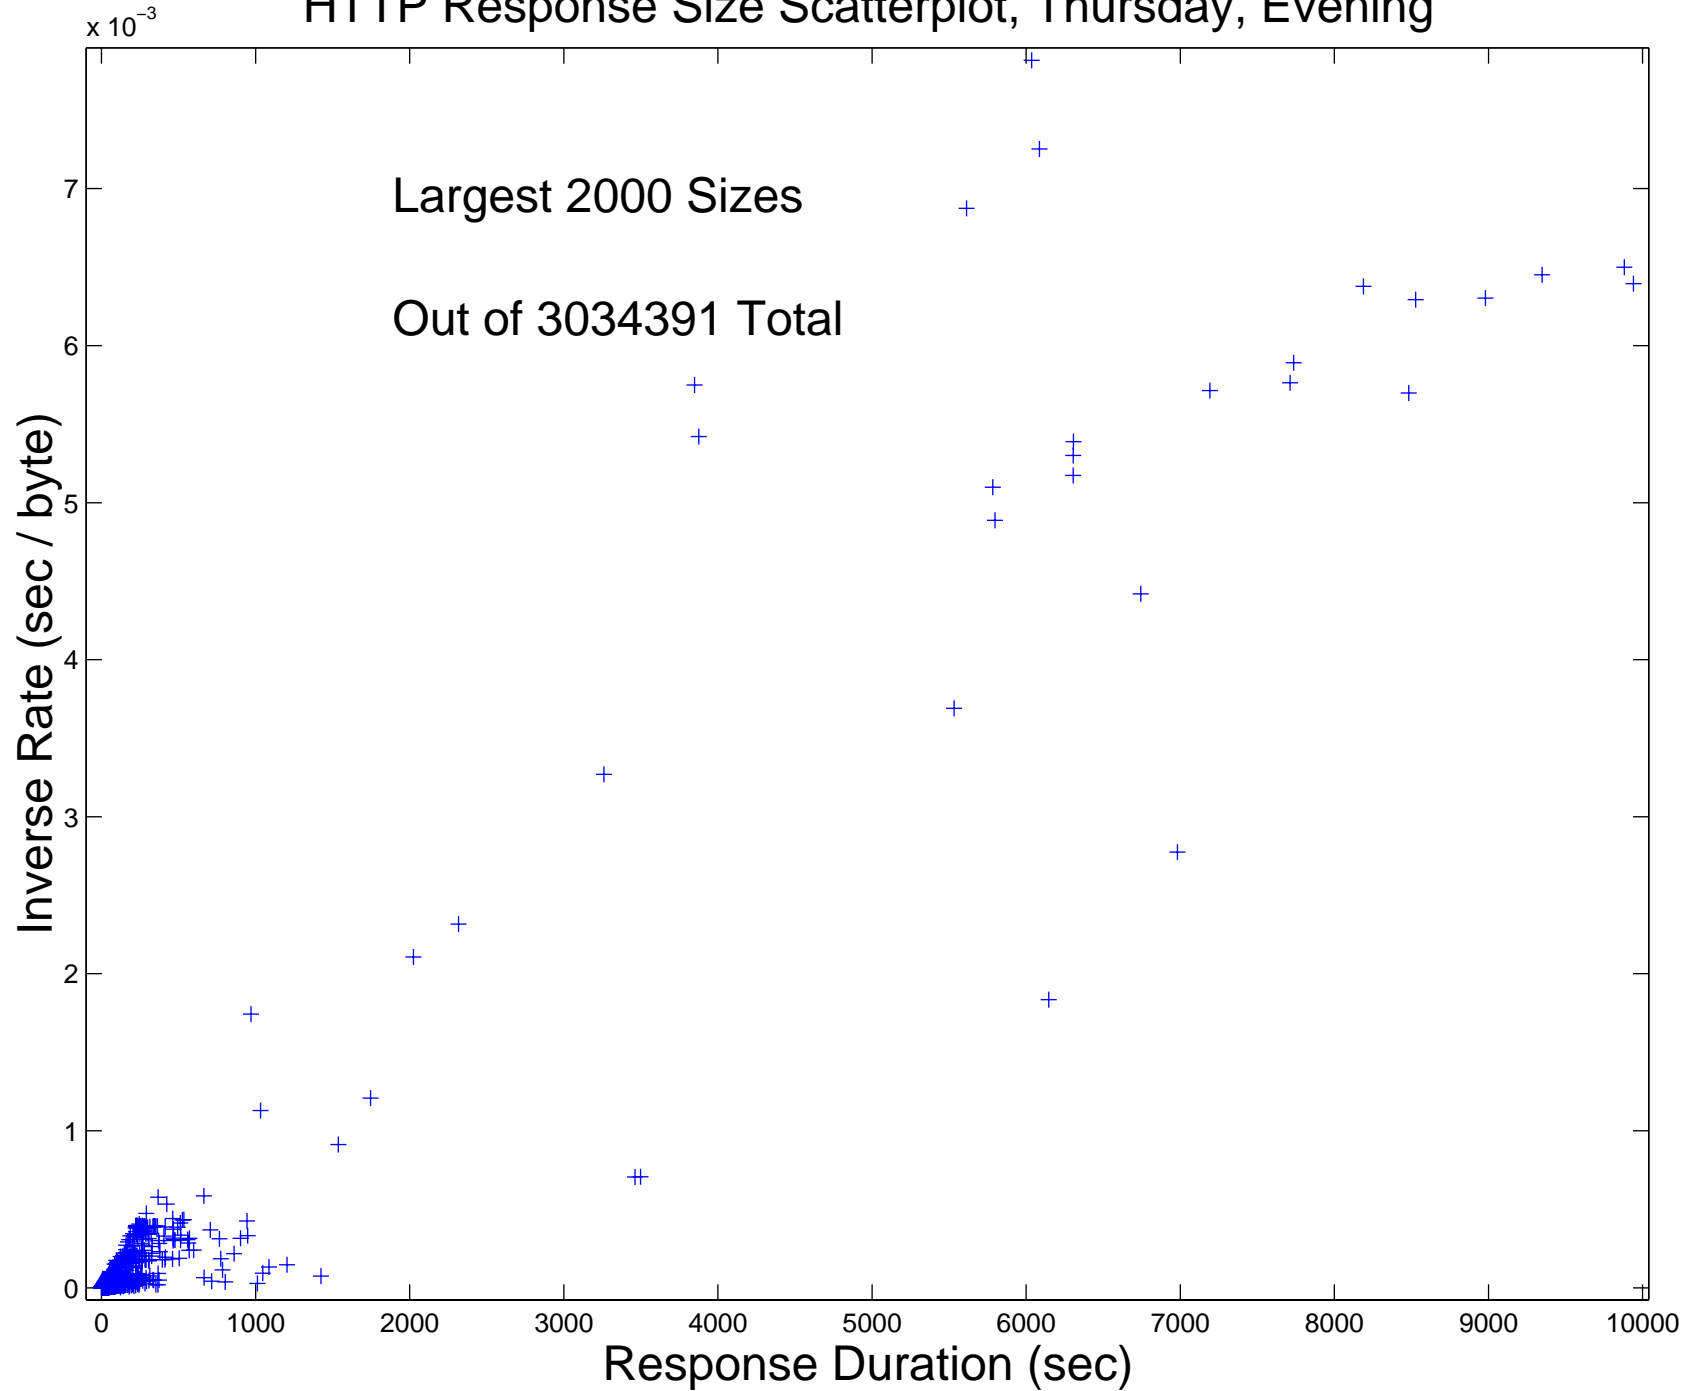

HTTP Response Size Scatterplot, Thursday, Evening