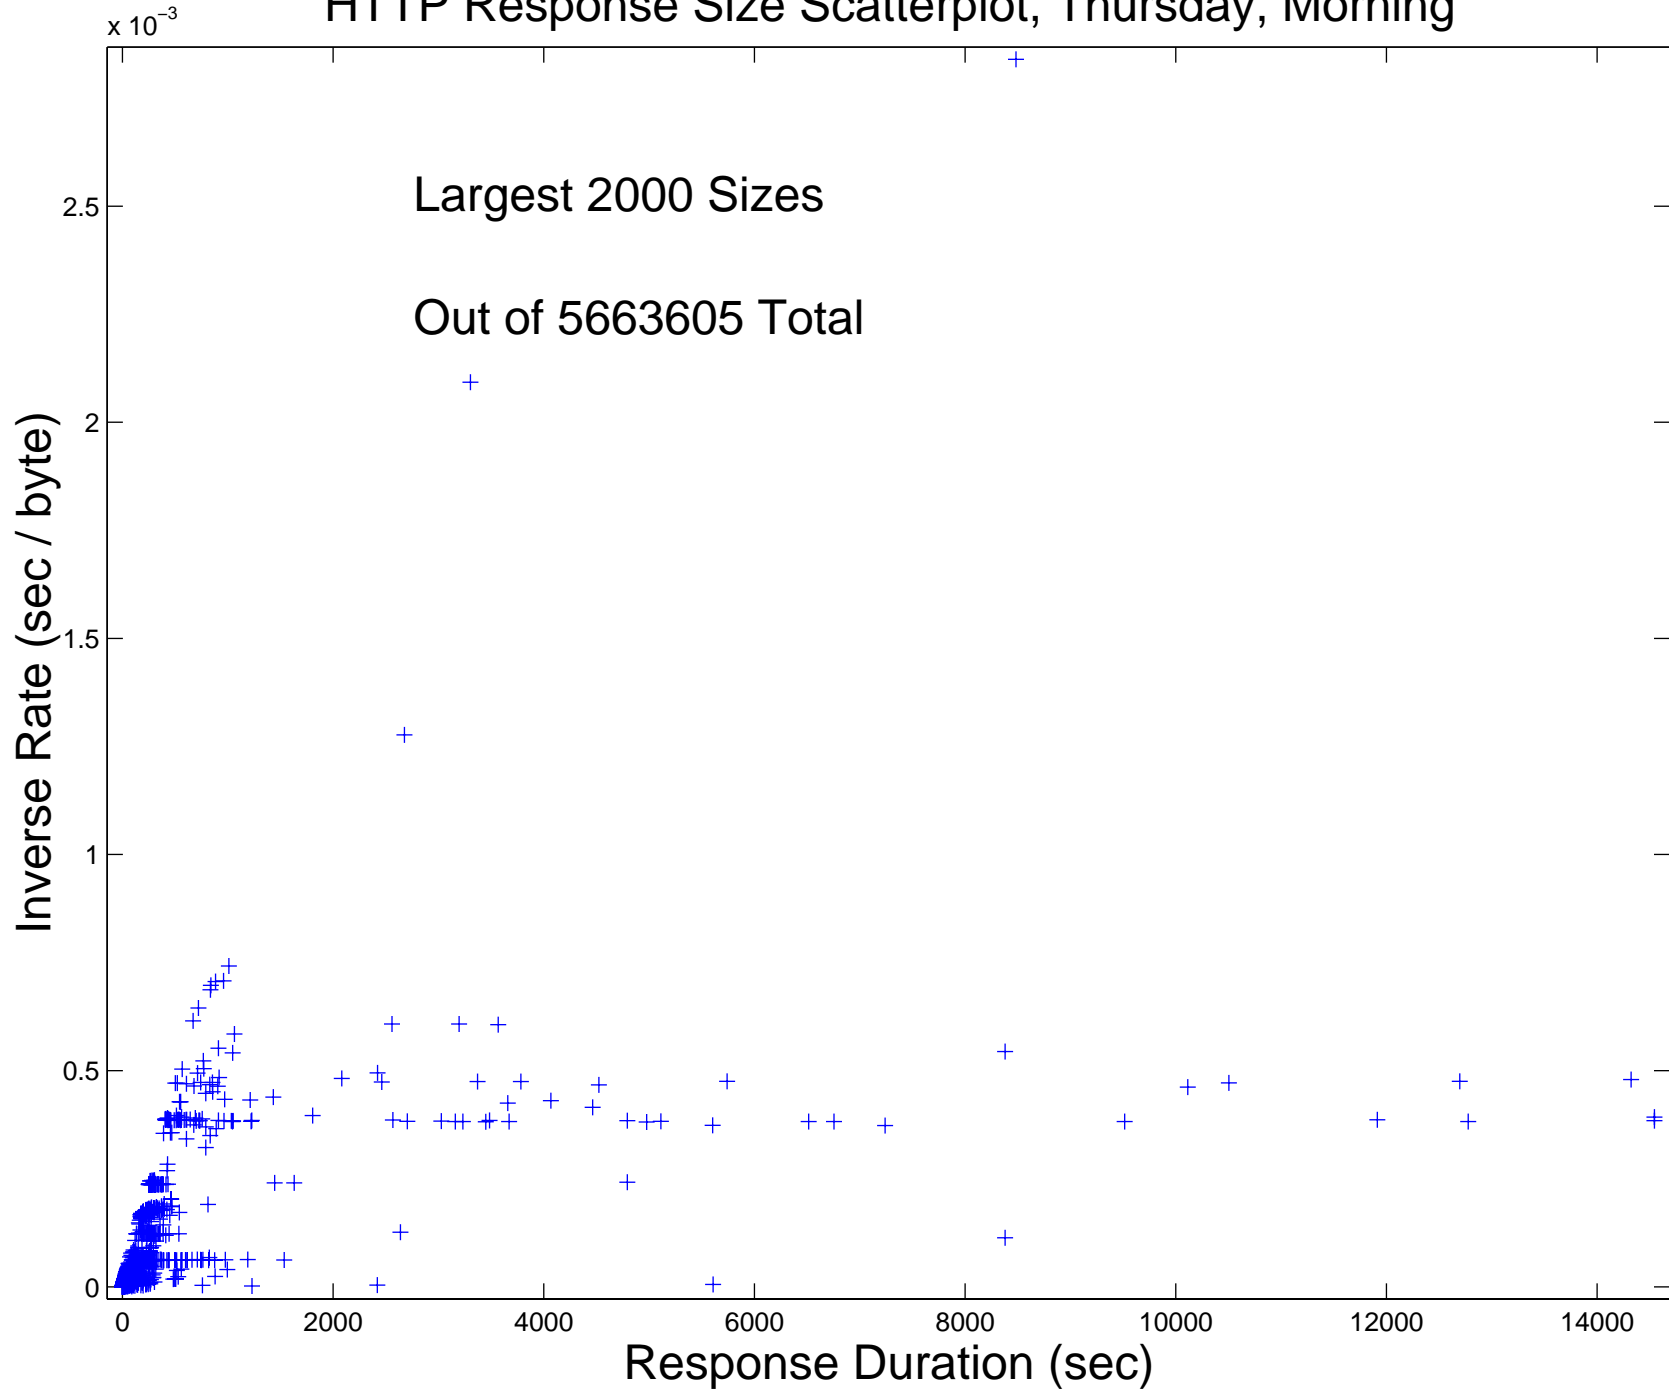

HTTP Response Size Scatterplot, Thursday, Morning