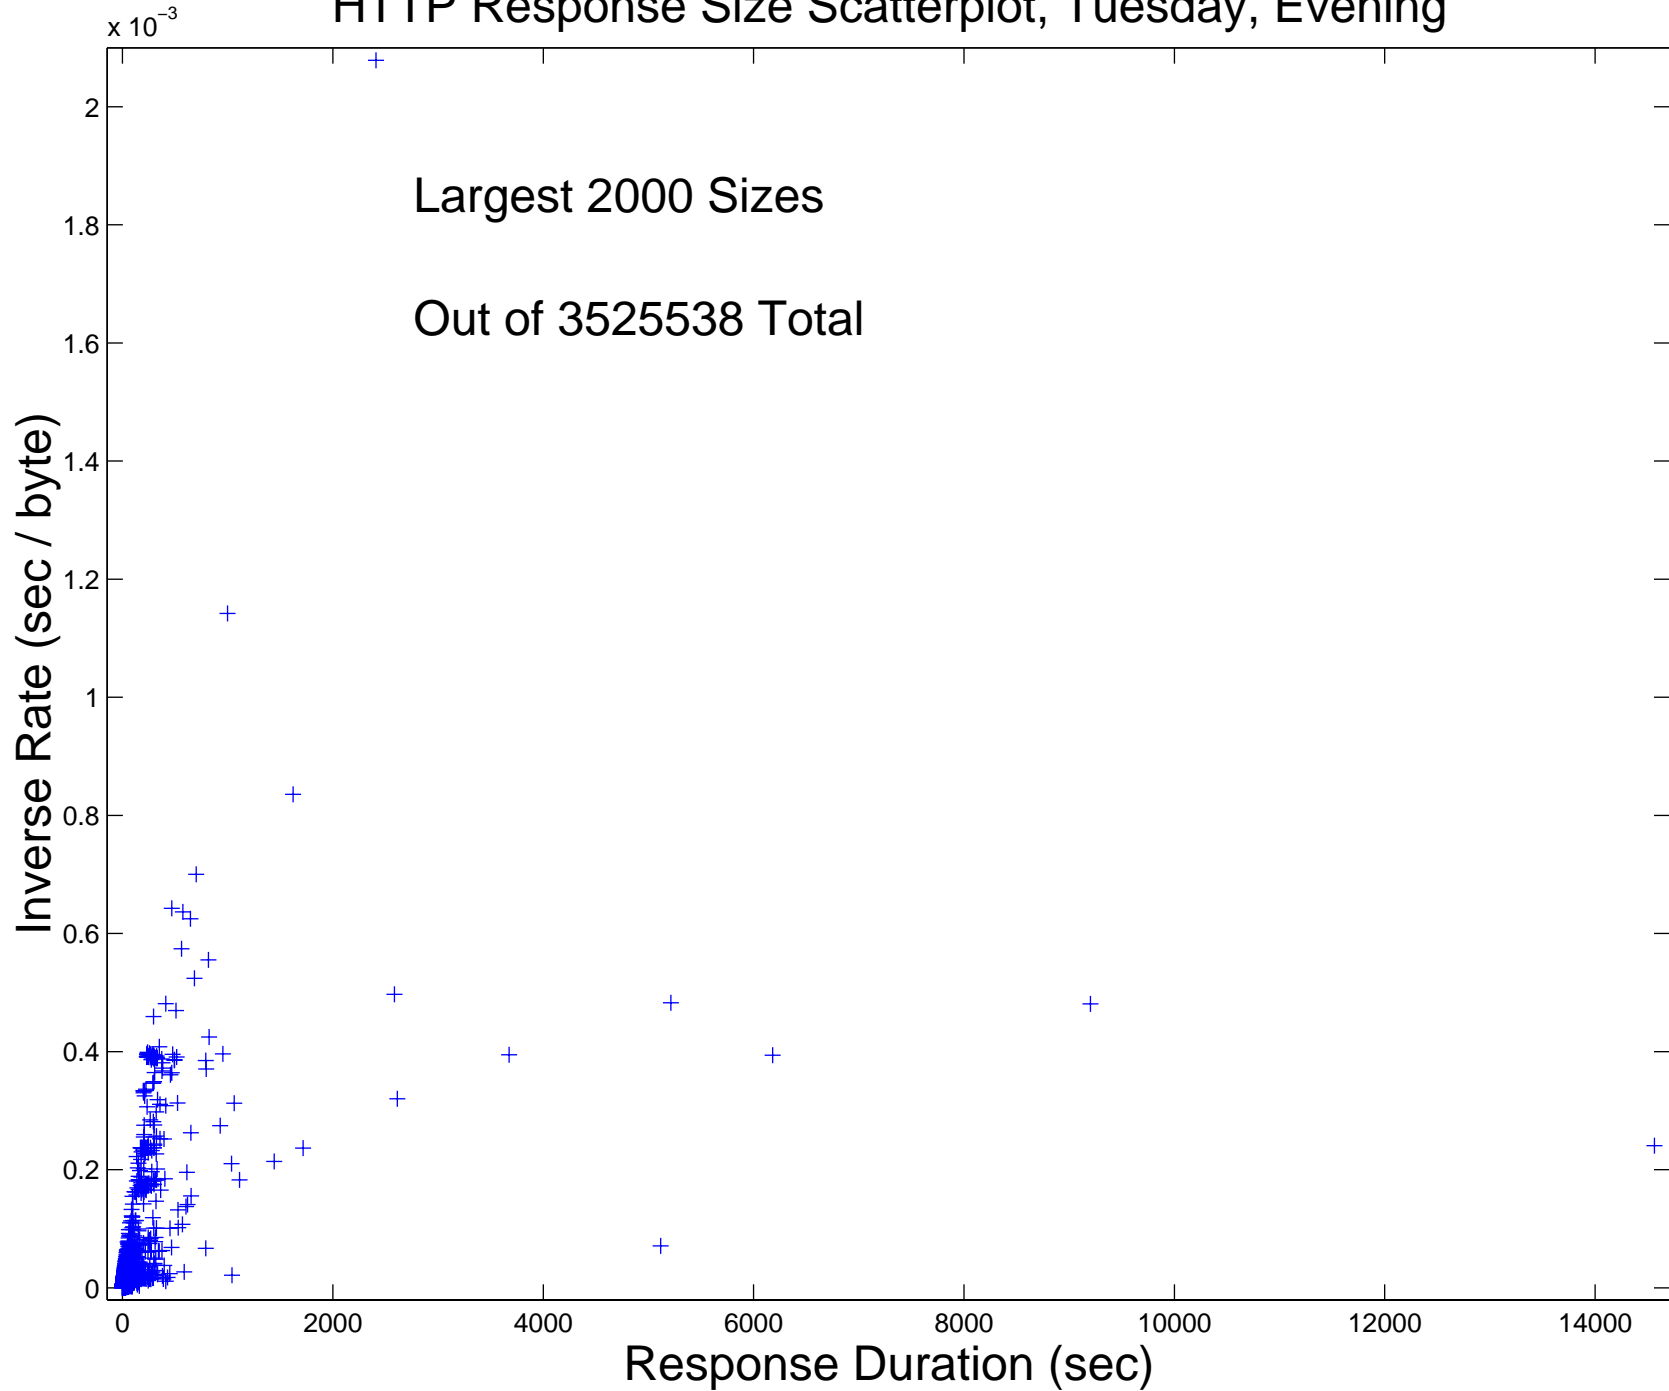

HTTP Response Size Scatterplot, Tuesday, Evening