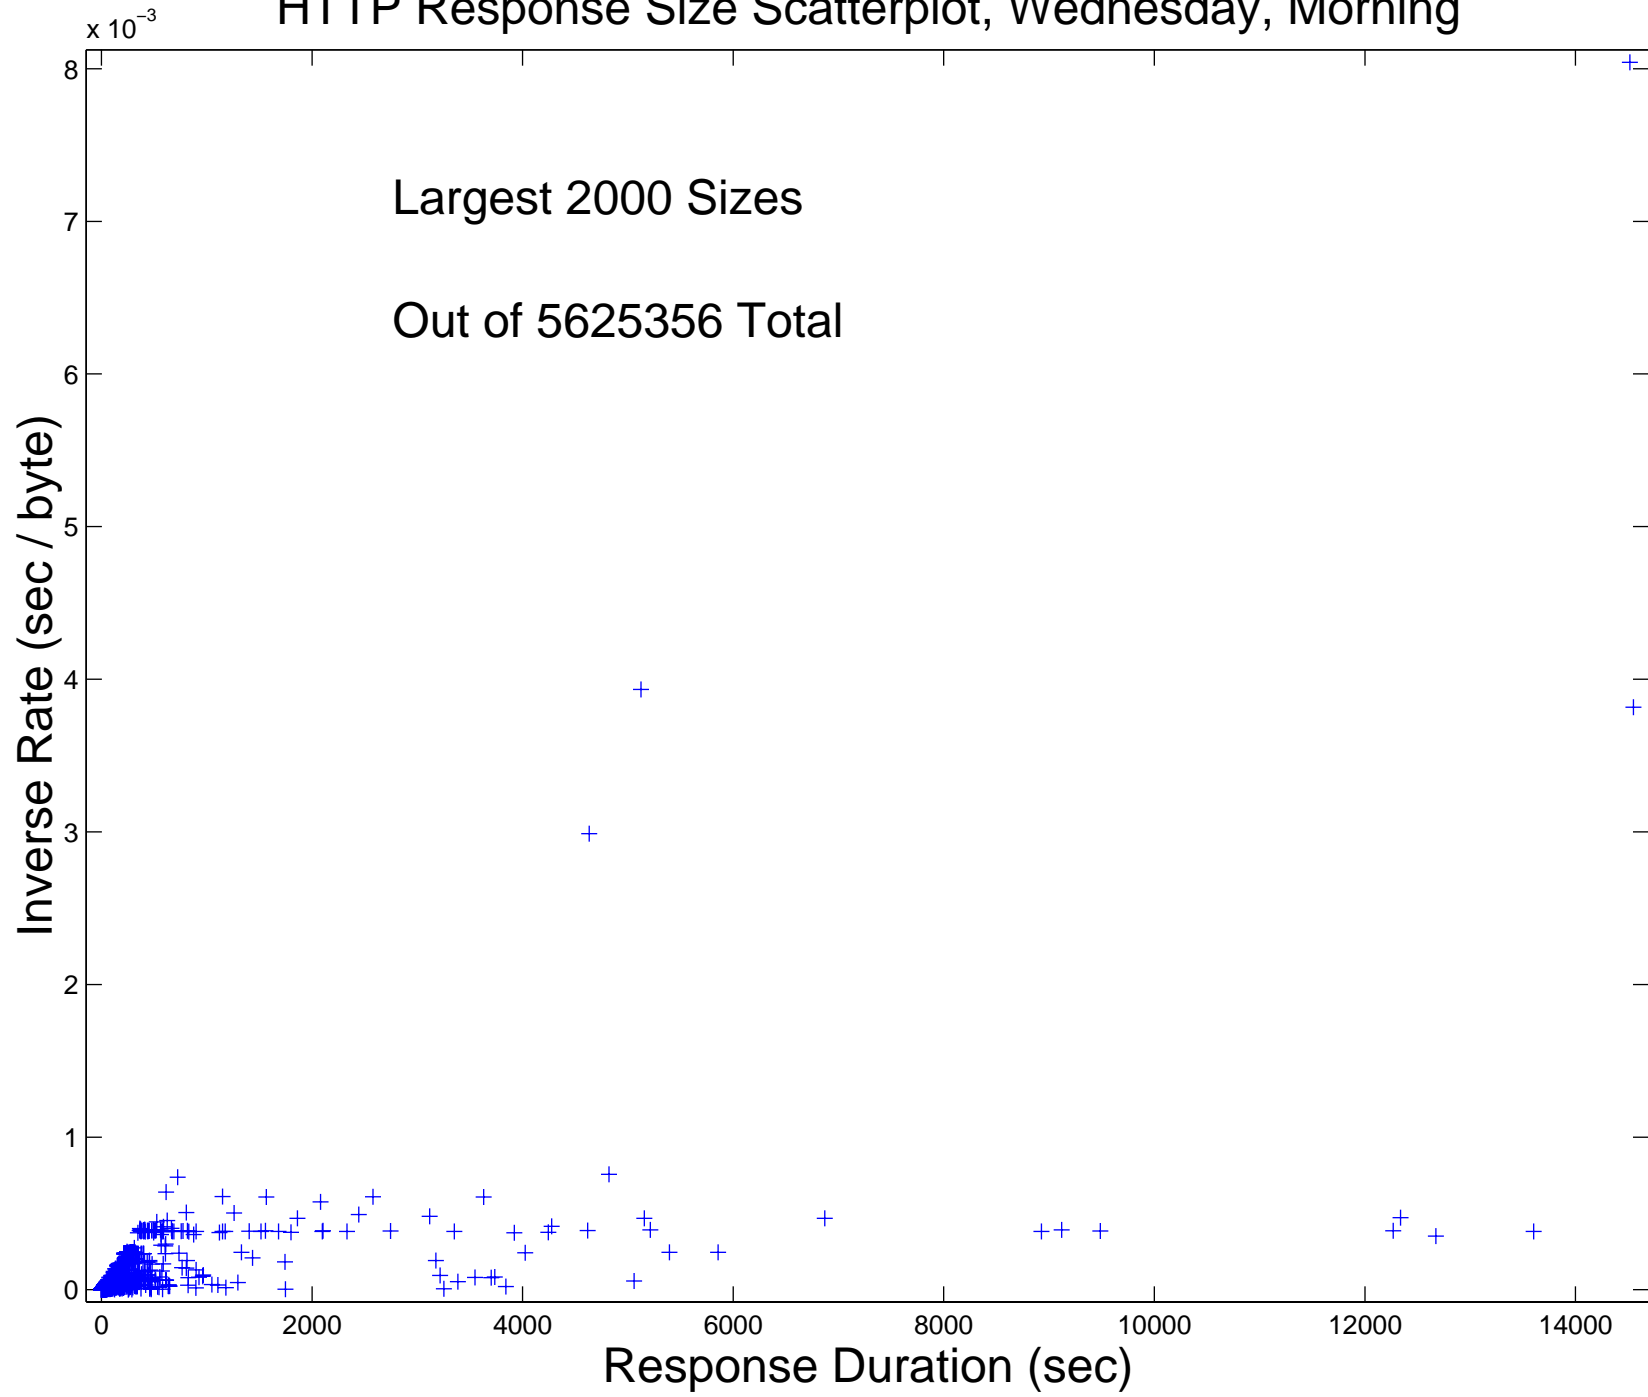

HTTP Response Size Scatterplot, Wednesday, Morning