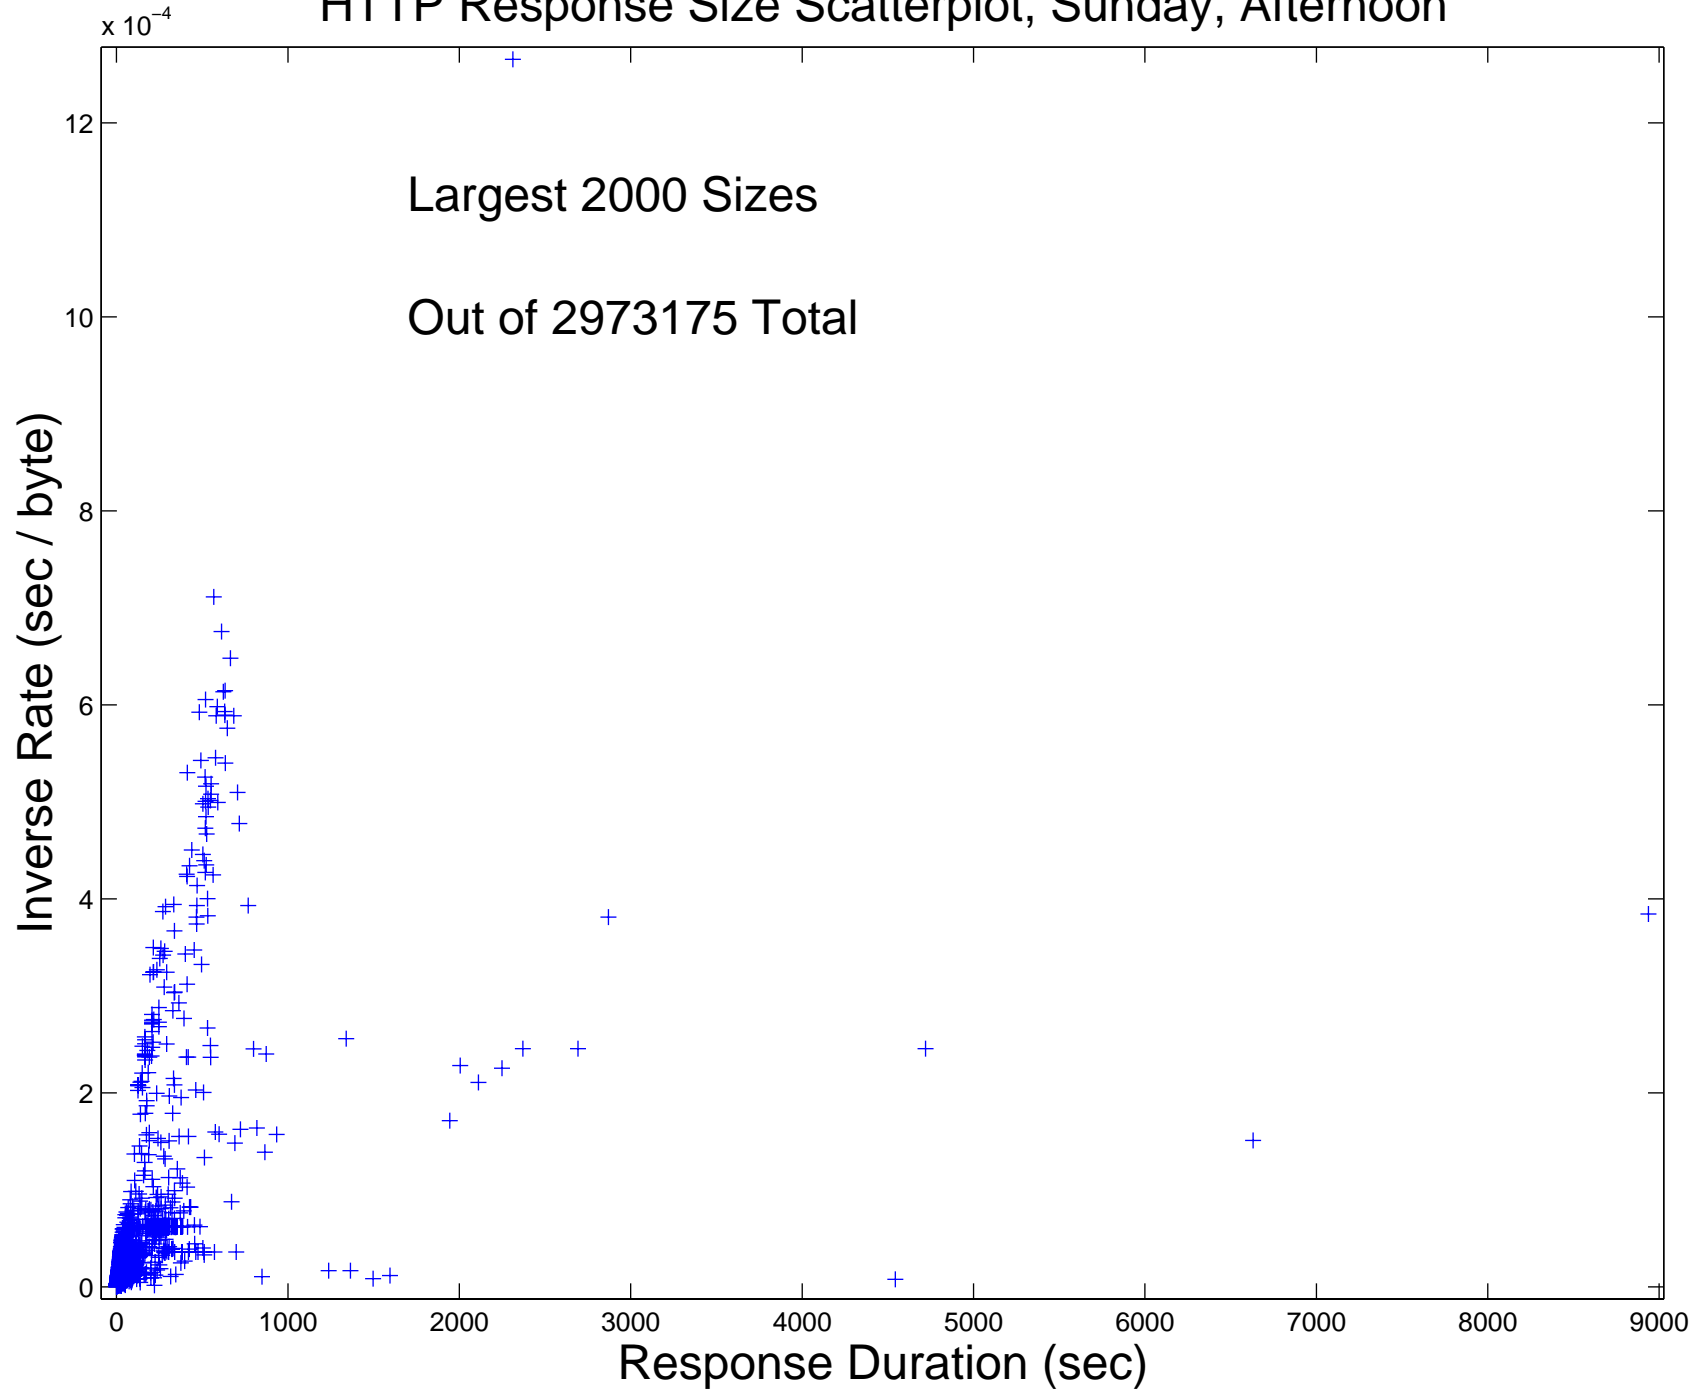

HTTP Response Size Scatterplot, Sunday, Afternoon