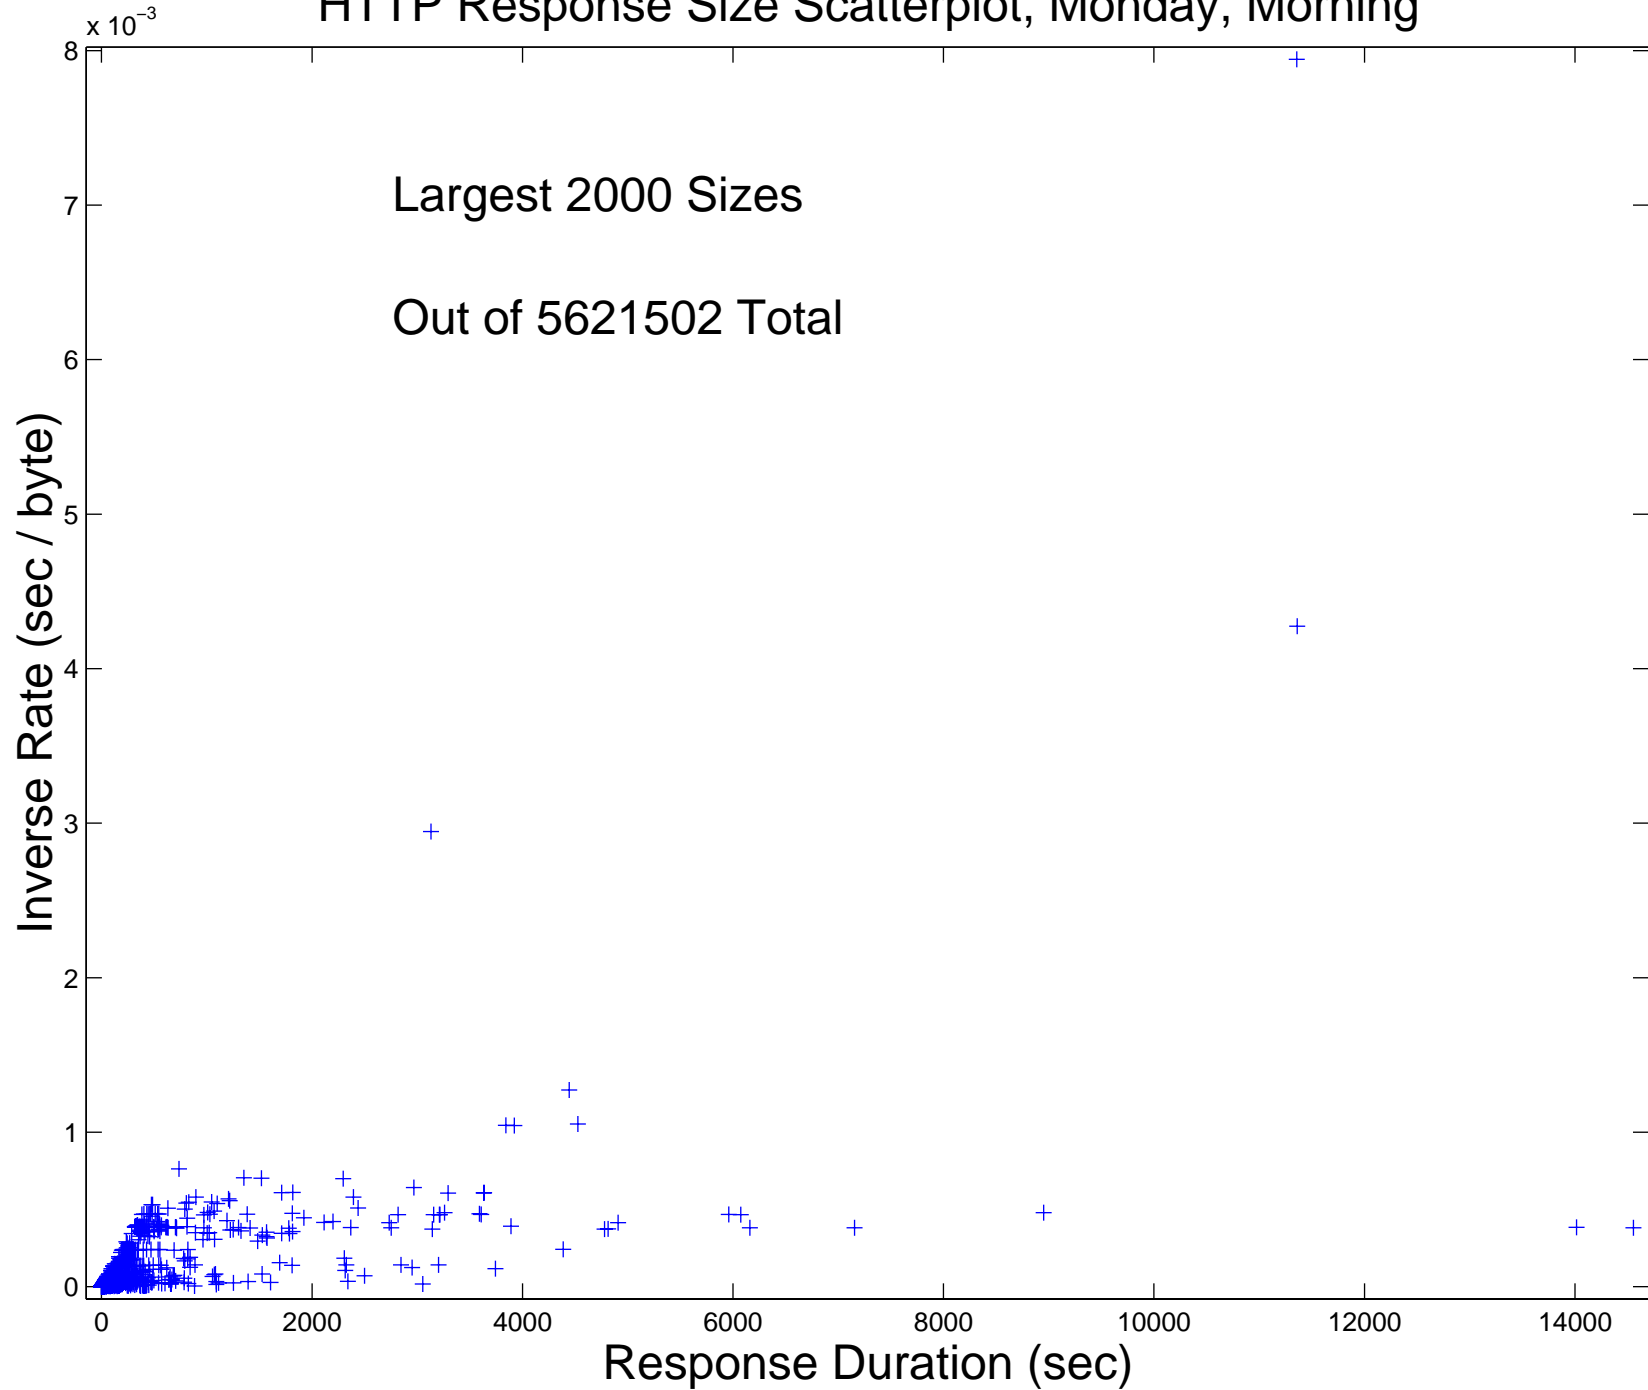

# HTTP Response Size Scatterplot, Monday, Morning

# HTTP Response Size Scatterplot, Monday, Afternoon

# HTTP Response Size Scatterplot, Tuesday, Afternoon

Largest 2000 Sizes

Out of 6763435 Total