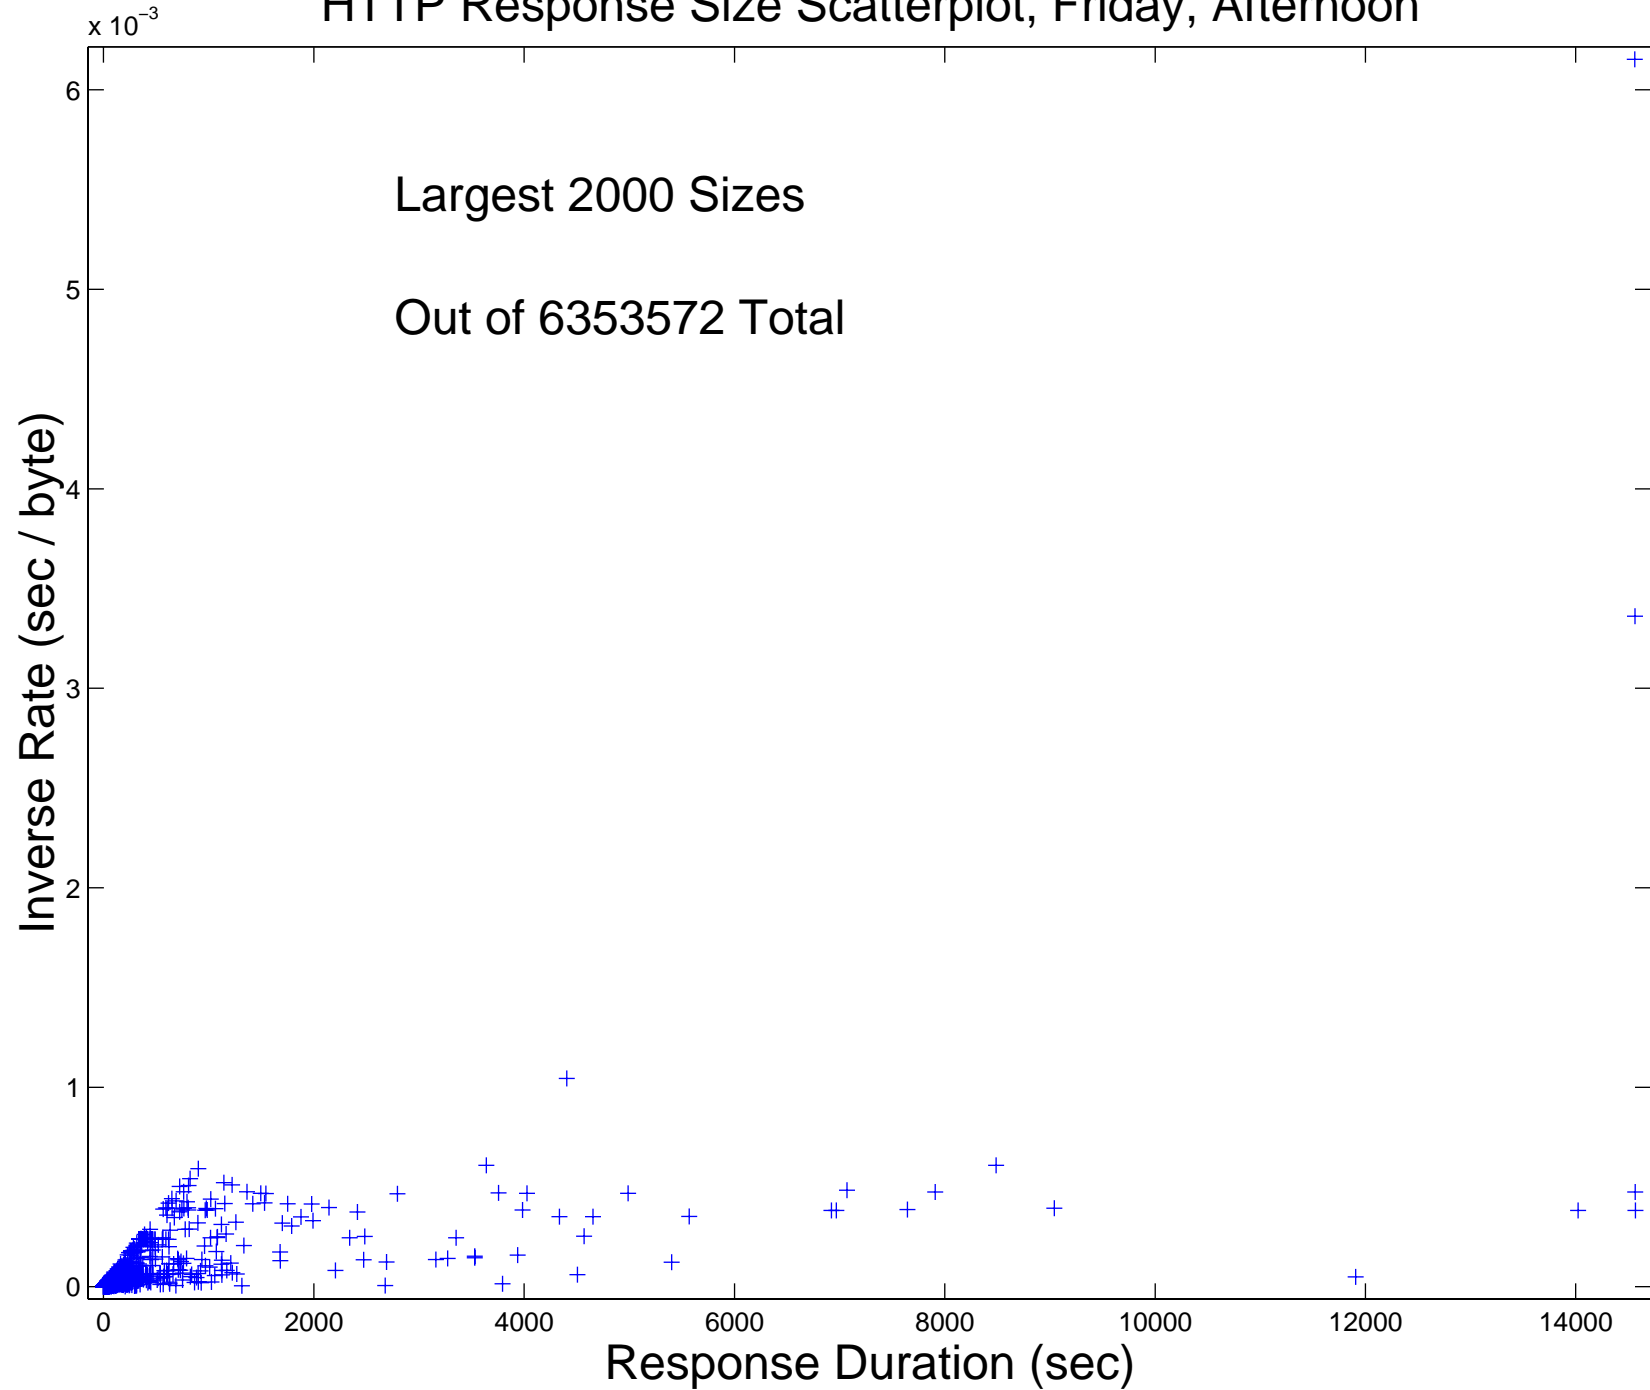

HTTP Response Size Scatterplot, Friday, Afternoon