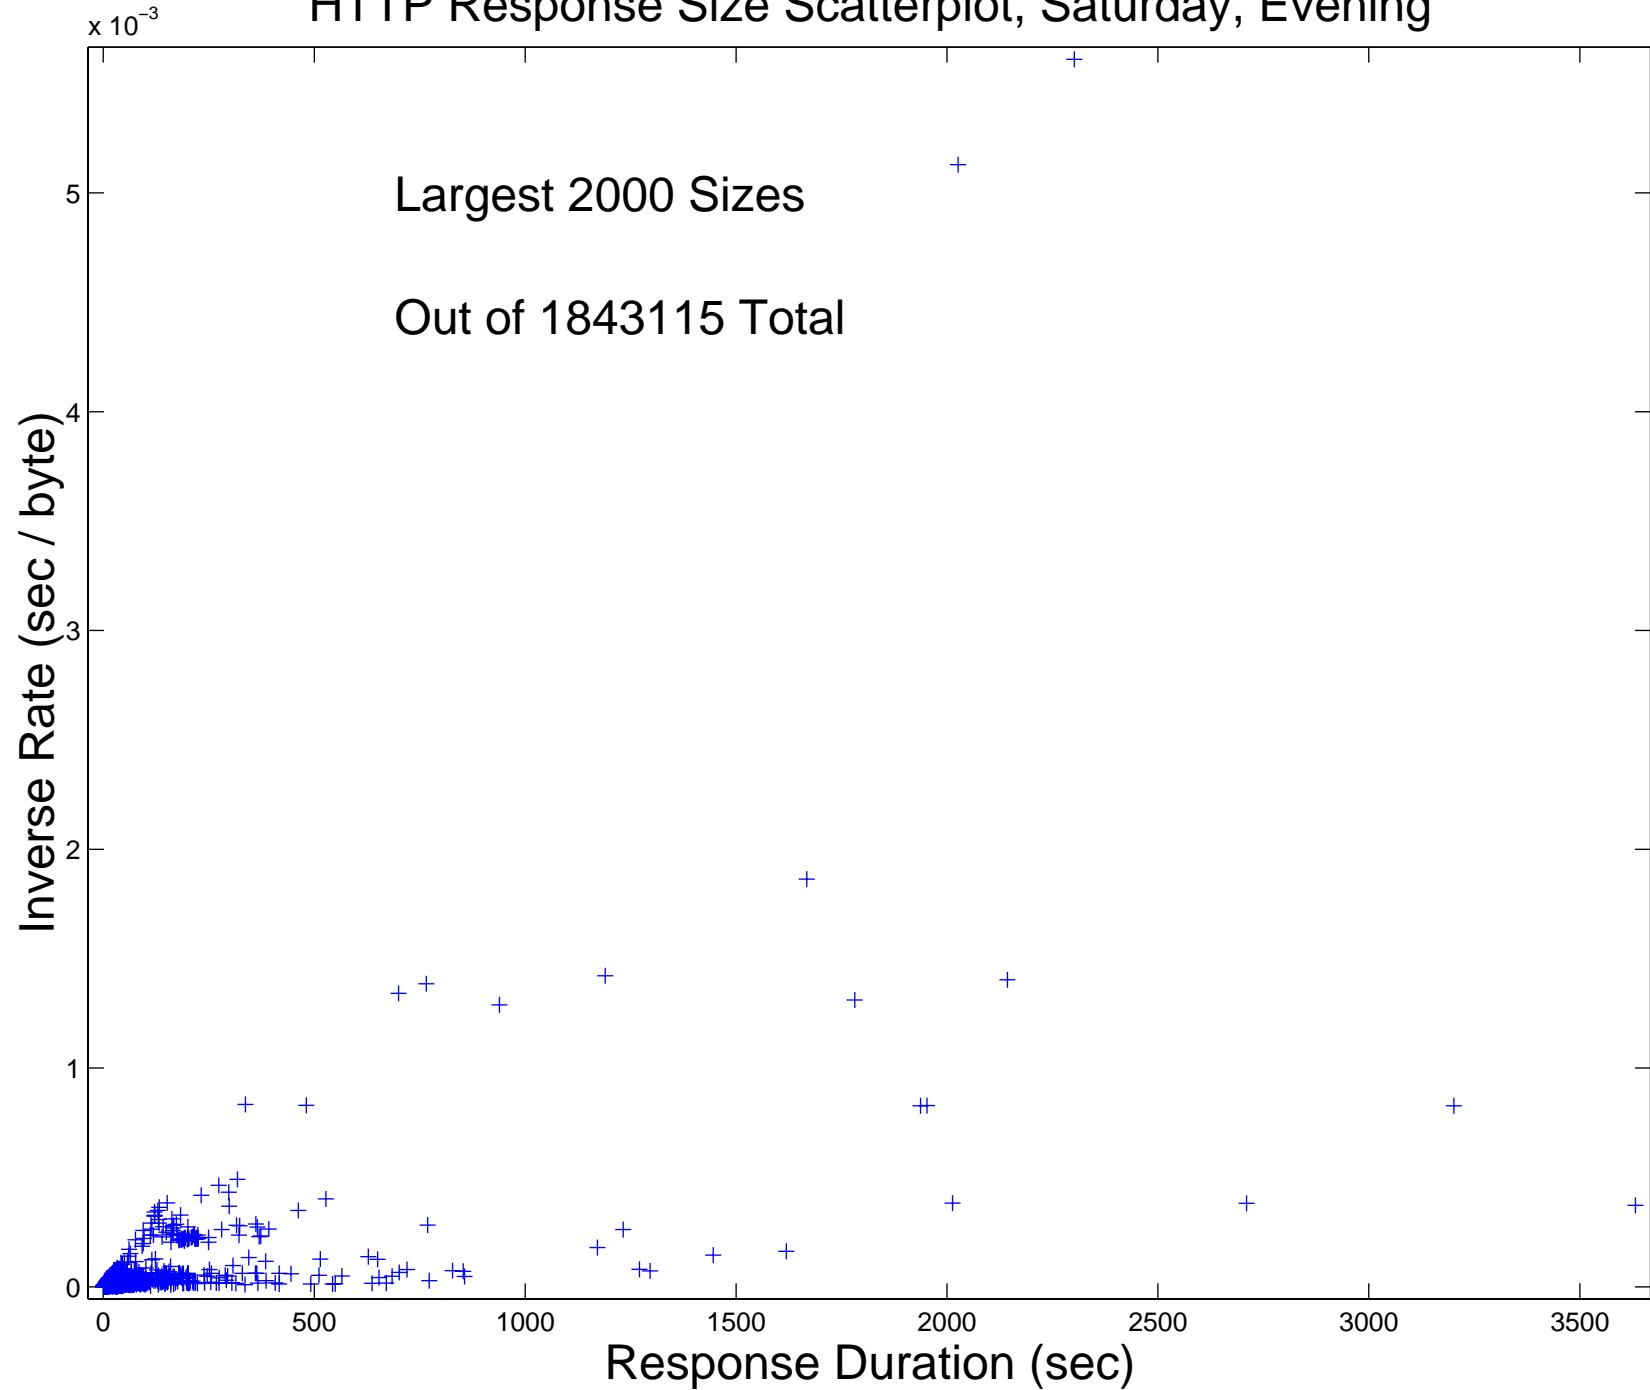

HTTP Response Size Scatterplot, Saturday, Evening