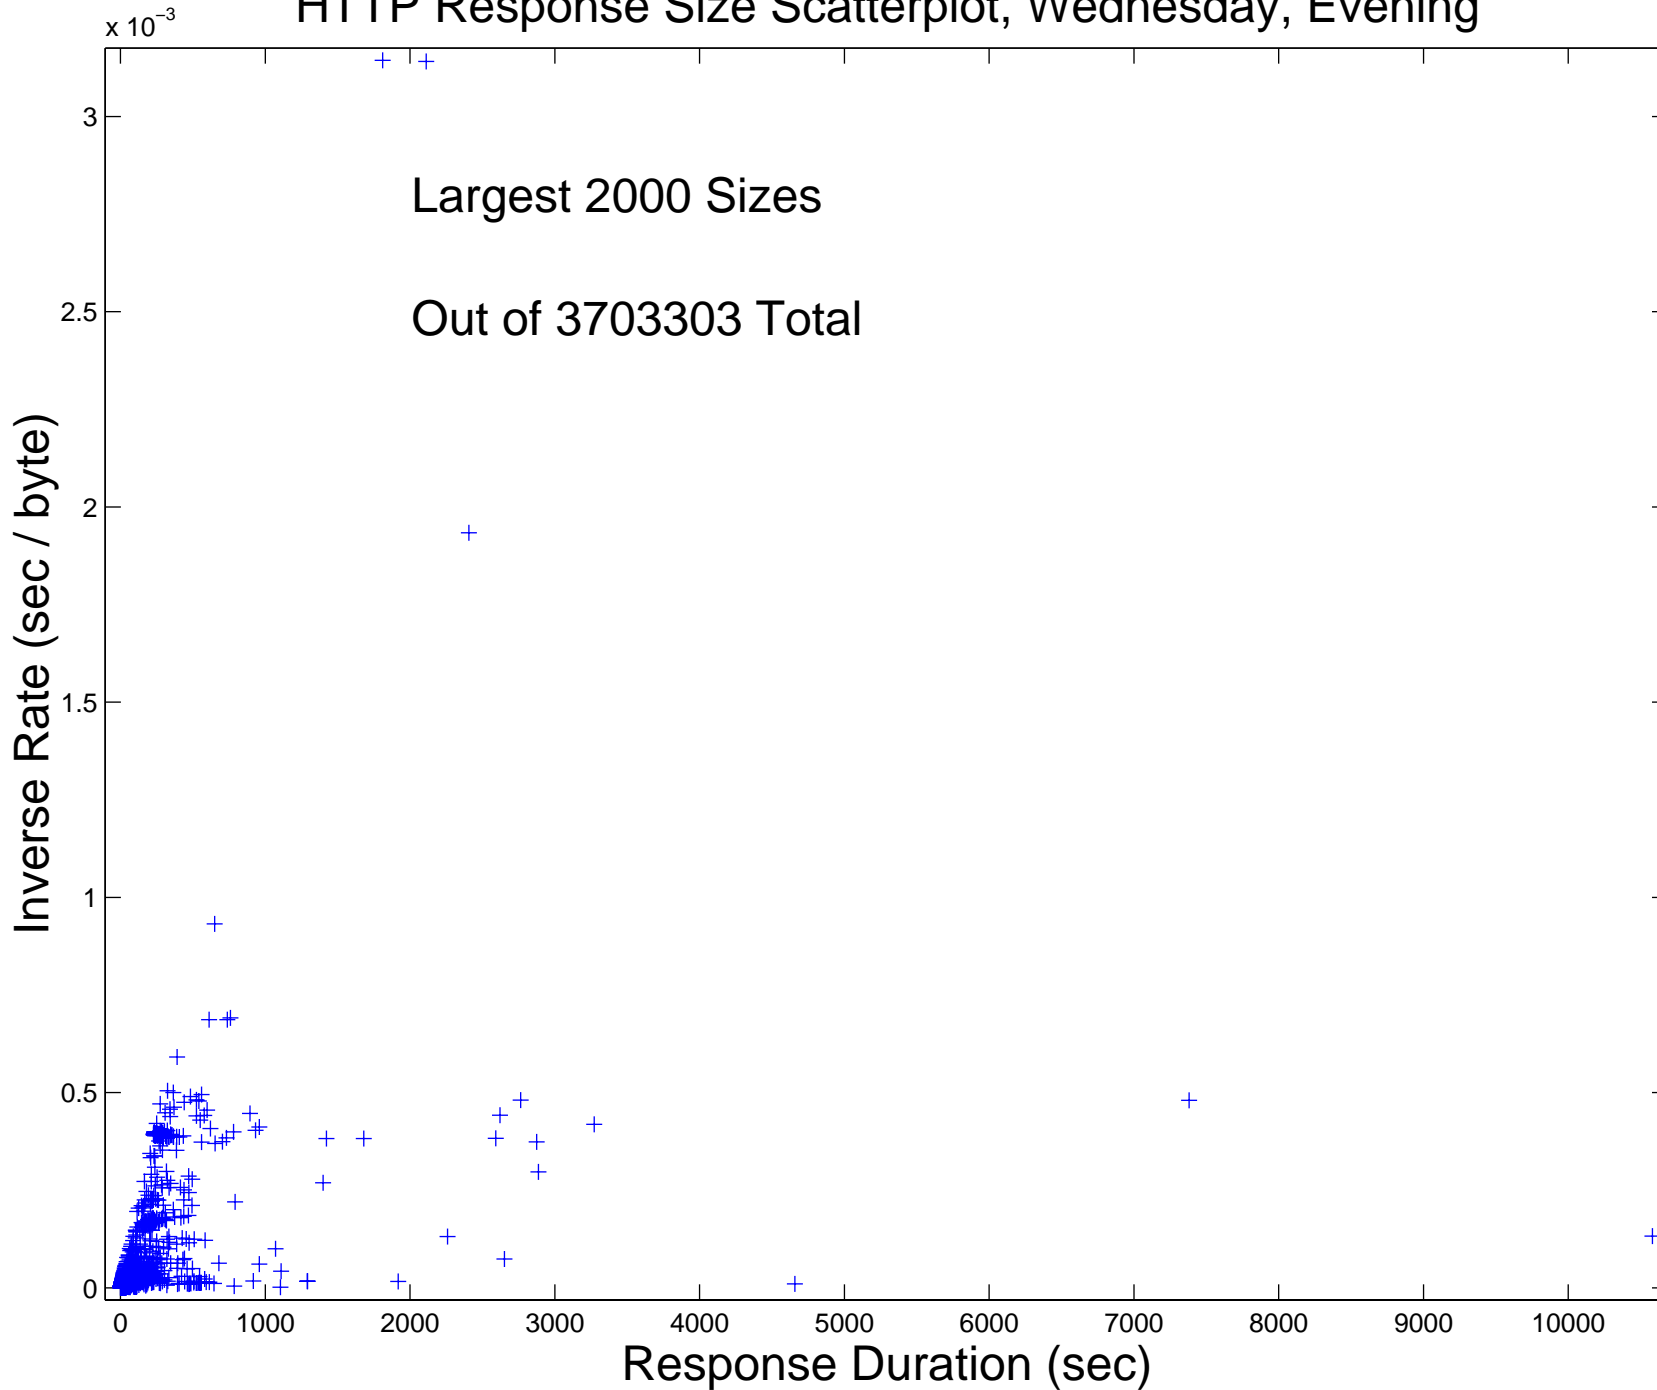

HTTP Response Size Scatterplot, Wednesday, Evening