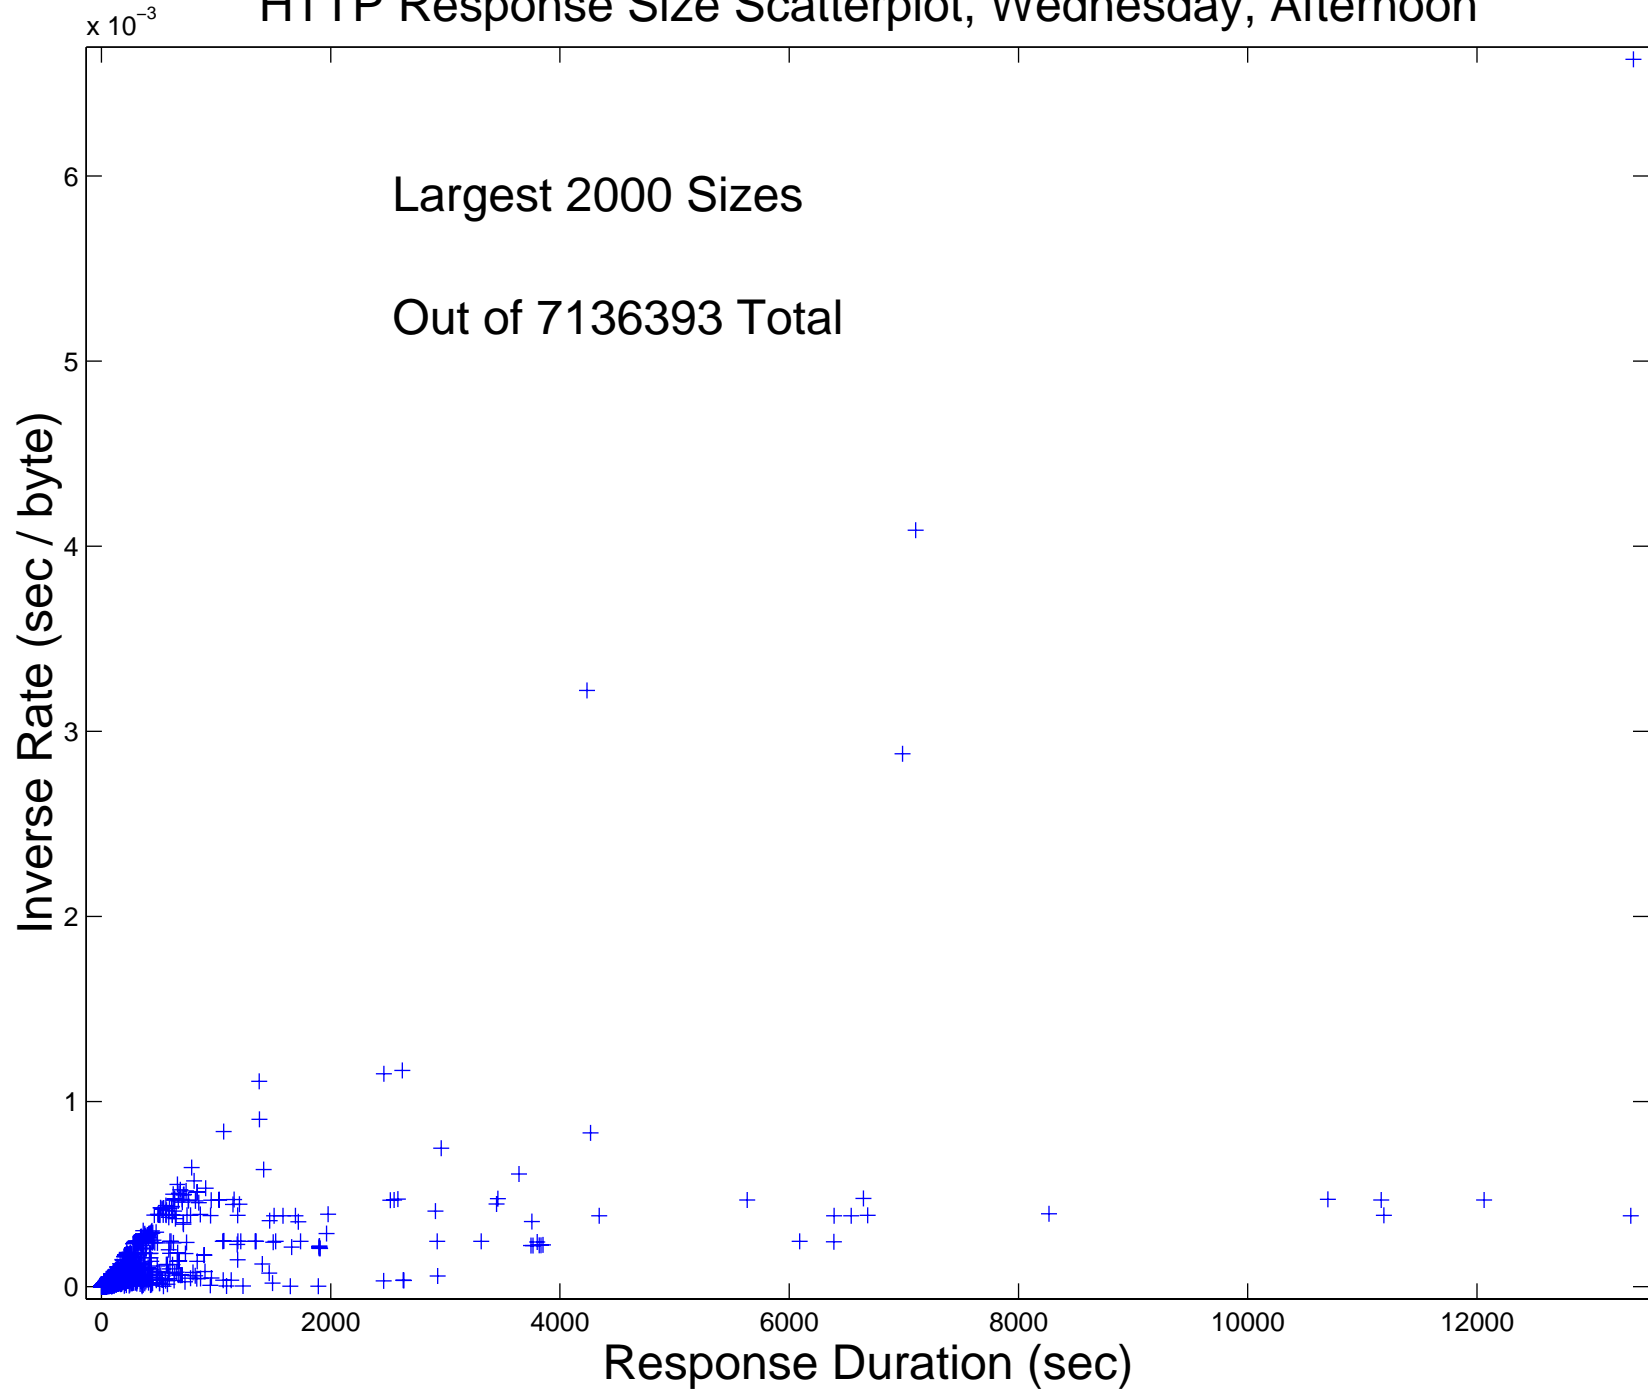

HTTP Response Size Scatterplot, Wednesday, Afternoon