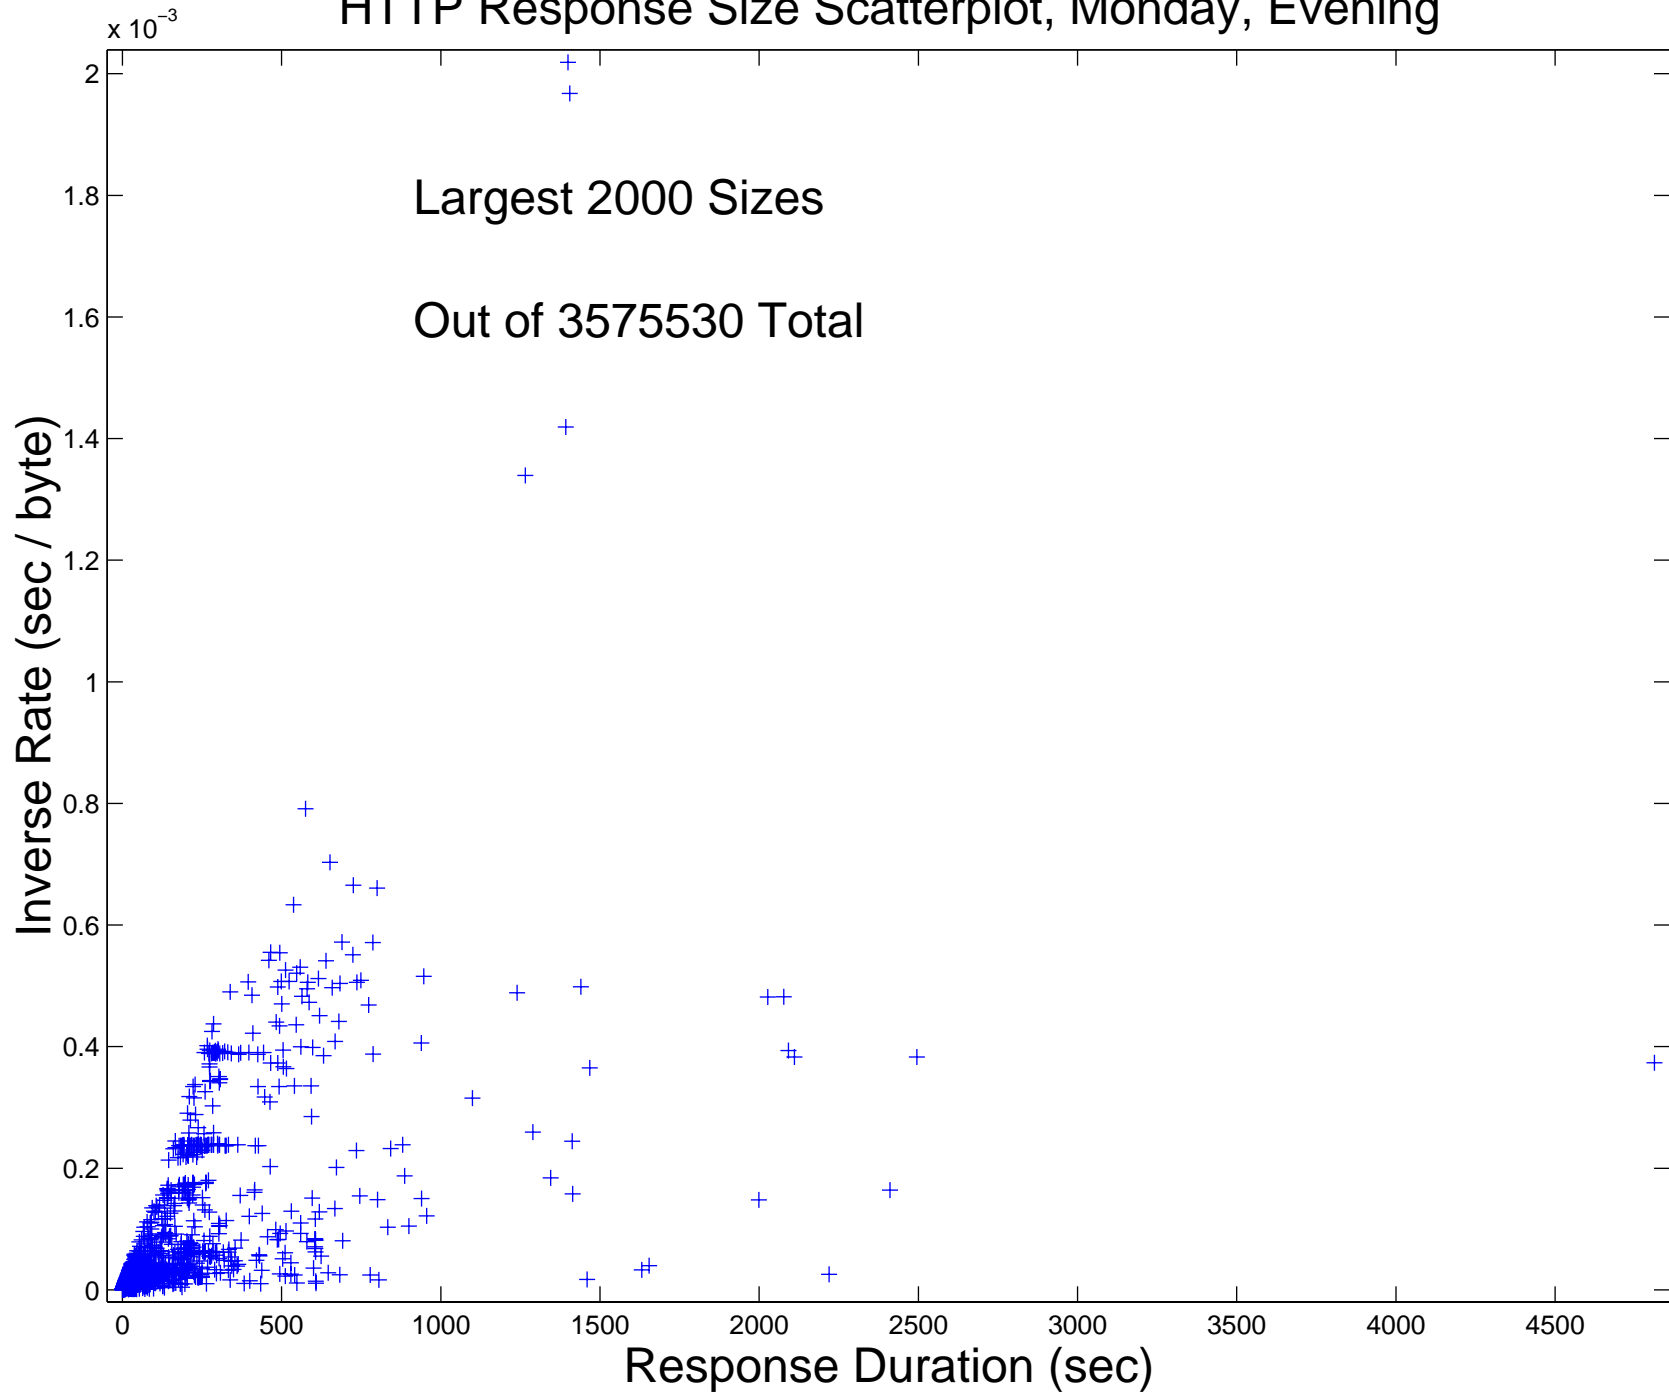

HTTP Response Size Scatterplot, Monday, Evening