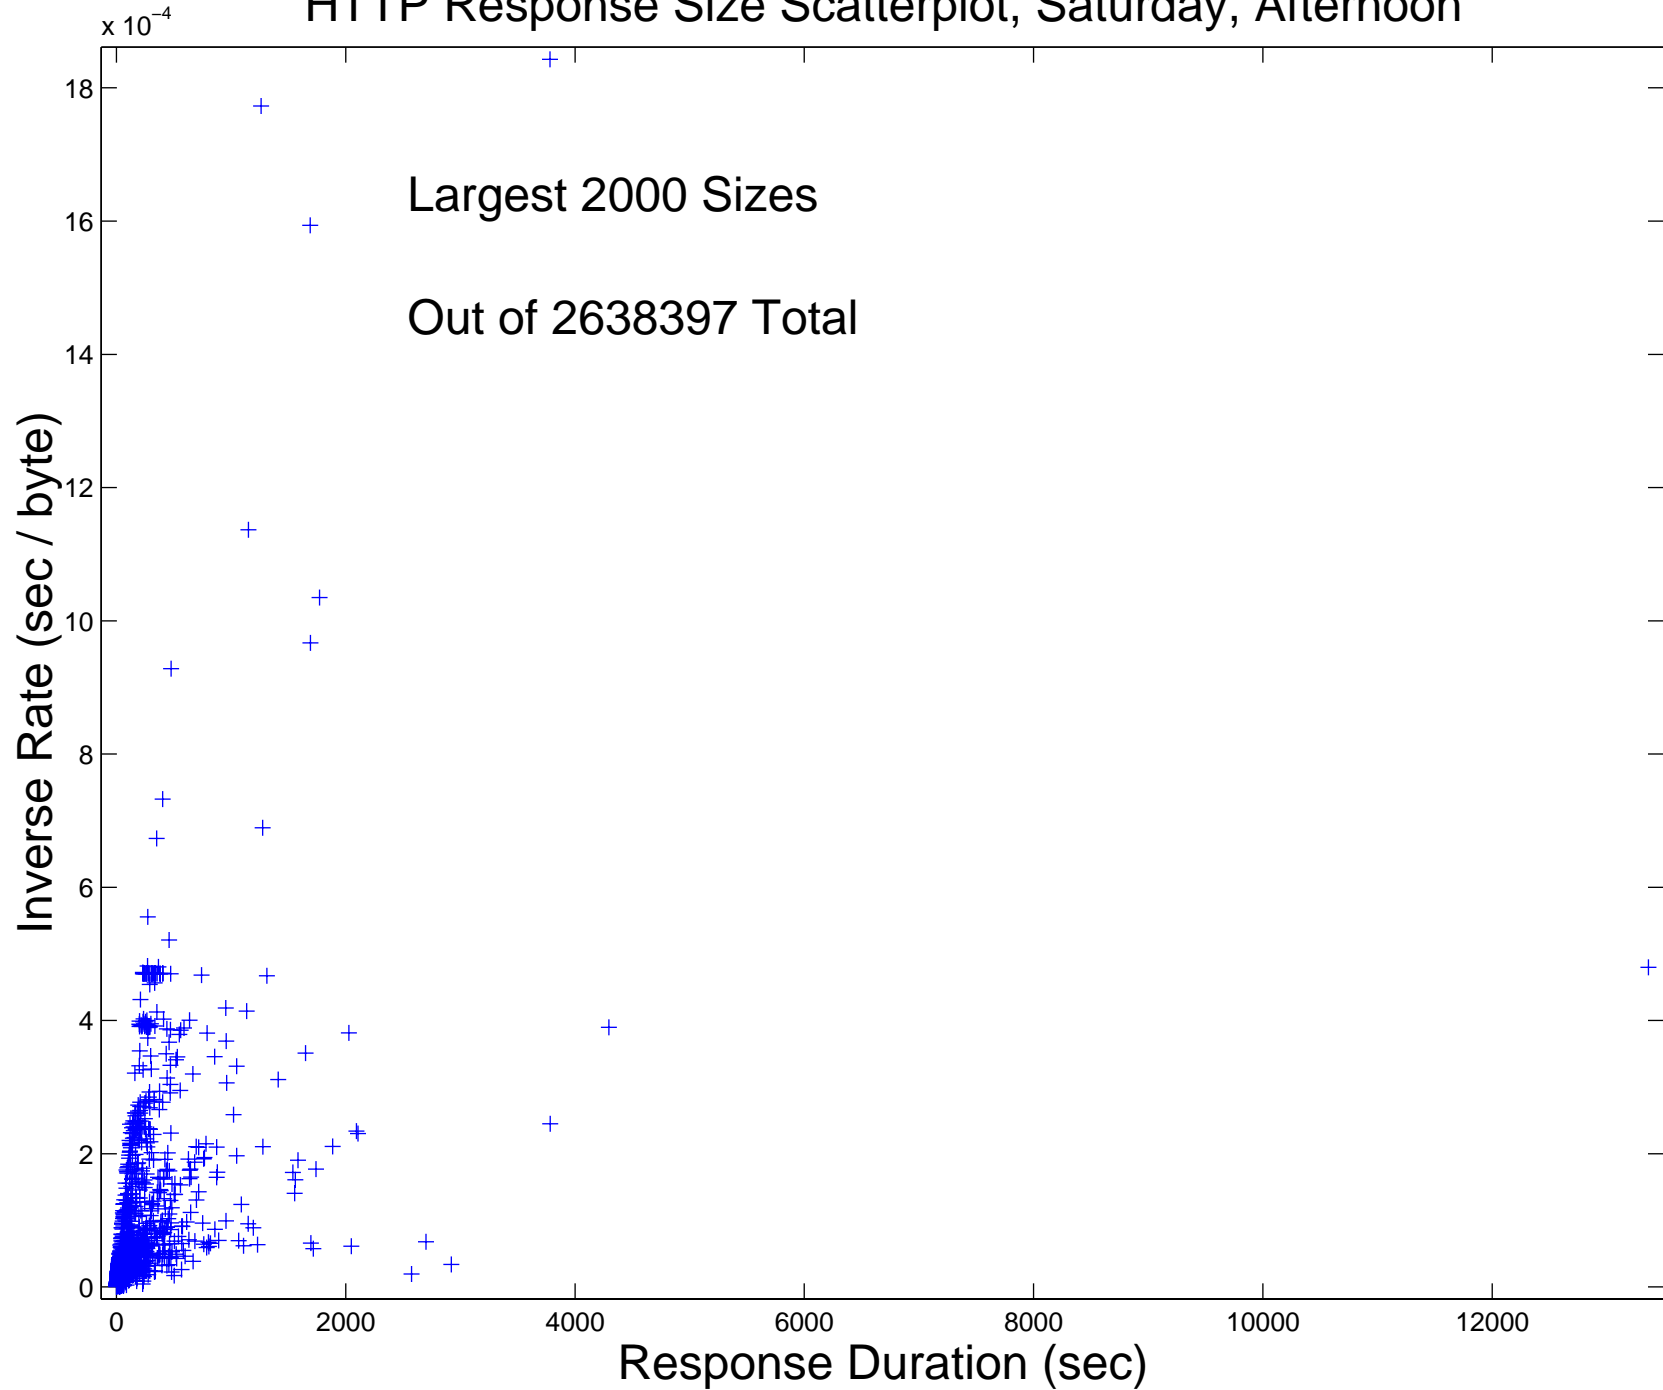

HTTP Response Size Scatterplot, Saturday, Afternoon