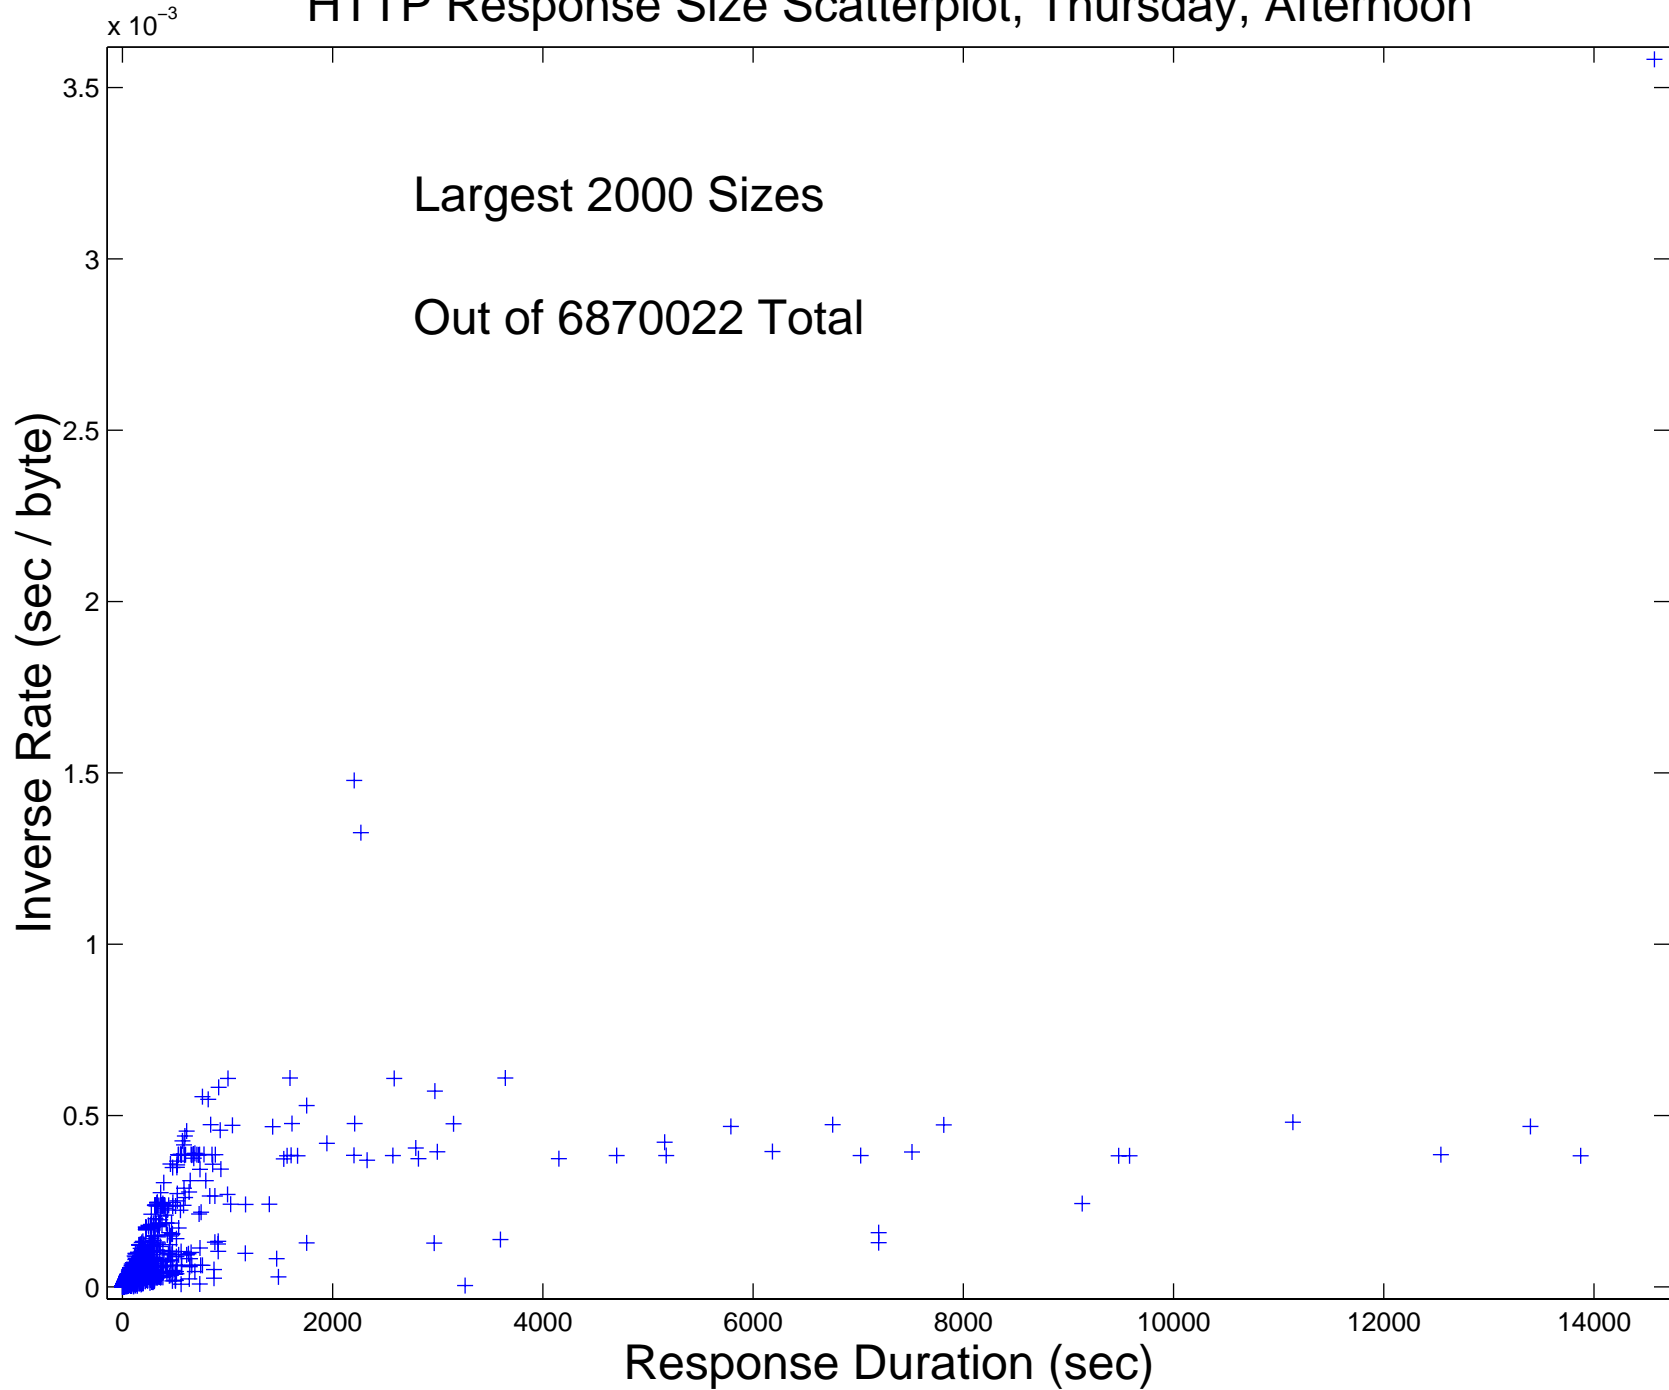

HTTP Response Size Scatterplot, Thursday, Evening

HTTP Response Size Scatterplot, Thursday, Afternoon