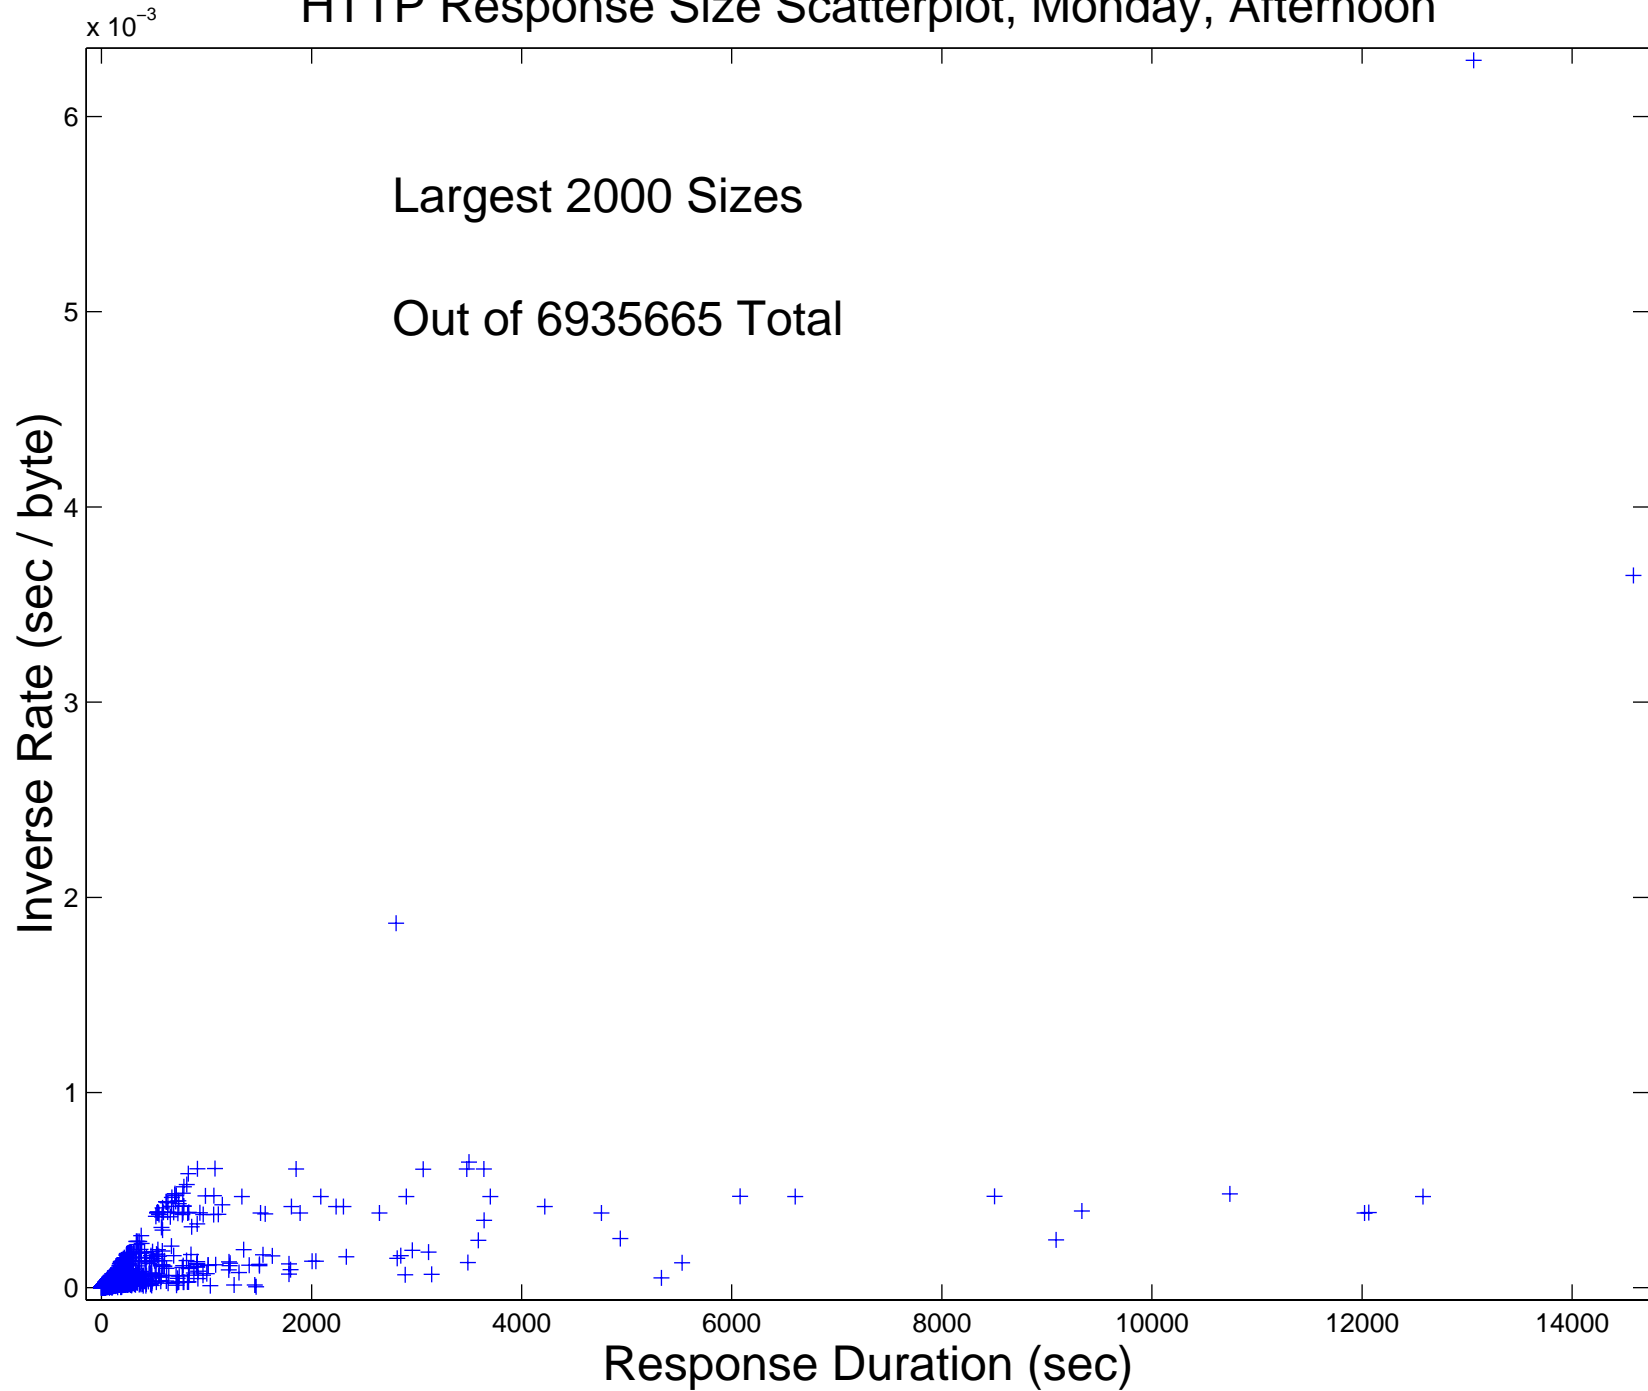

# HTTP Response Size Scatterplot, Monday, Morning

# HTTP Response Size Scatterplot, Monday, Afternoon

# HTTP Response Size Scatterplot, Tuesday, Afternoon

Largest 2000 Sizes

Out of 6763435 Total