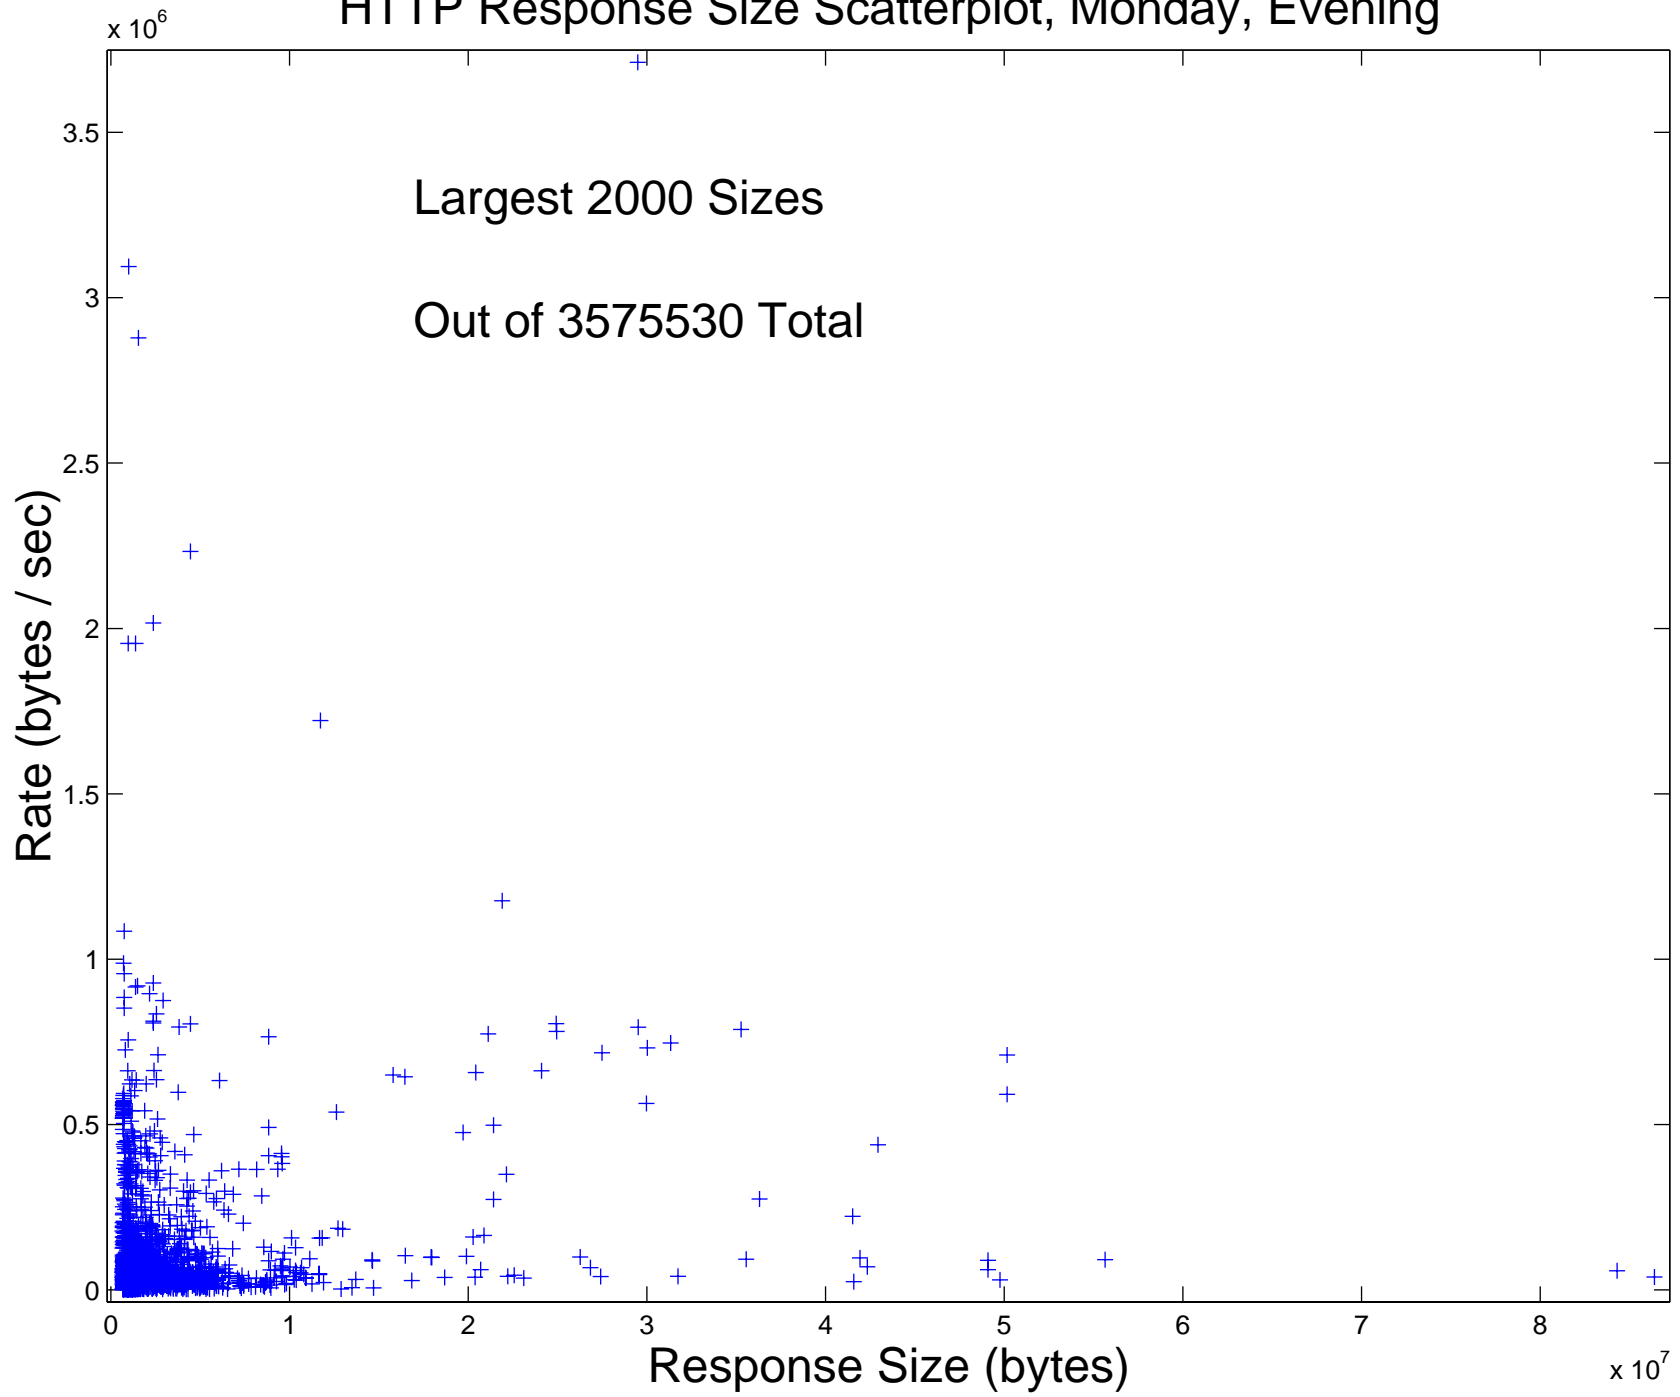

HTTP Response Size Scatterplot, Monday, Morning

HTTP Response Size Scatterplot, Monday, Afternoon

HTTP Response Size Scatterplot, Monday, Evening

HTTP Response Size Scatterplot, Tuesday, Afternoon

HTTP Response Size Scatterplot, Tuesday, Evening

HTTP Response Size Scatterplot, Wednesday, Morning

HTTP Response Size Scatterplot, Wednesday, Afternoon

HTTP Response Size Scatterplot, Wednesday, Evening

HTTP Response Size Scatterplot, Thursday, Morning

HTTP Response Size Scatterplot, Saturday, Morning

HTTP Response Size Scatterplot, Saturday, Afternoon

HTTP Response Size Scatterplot, Saturday, Evening

HTTP Response Size Scatterplot, Sunday, Morning

HTTP Response Size Scatterplot, Sunday, Afternoon

HTTP Response Size Scatterplot, Sunday, Evening