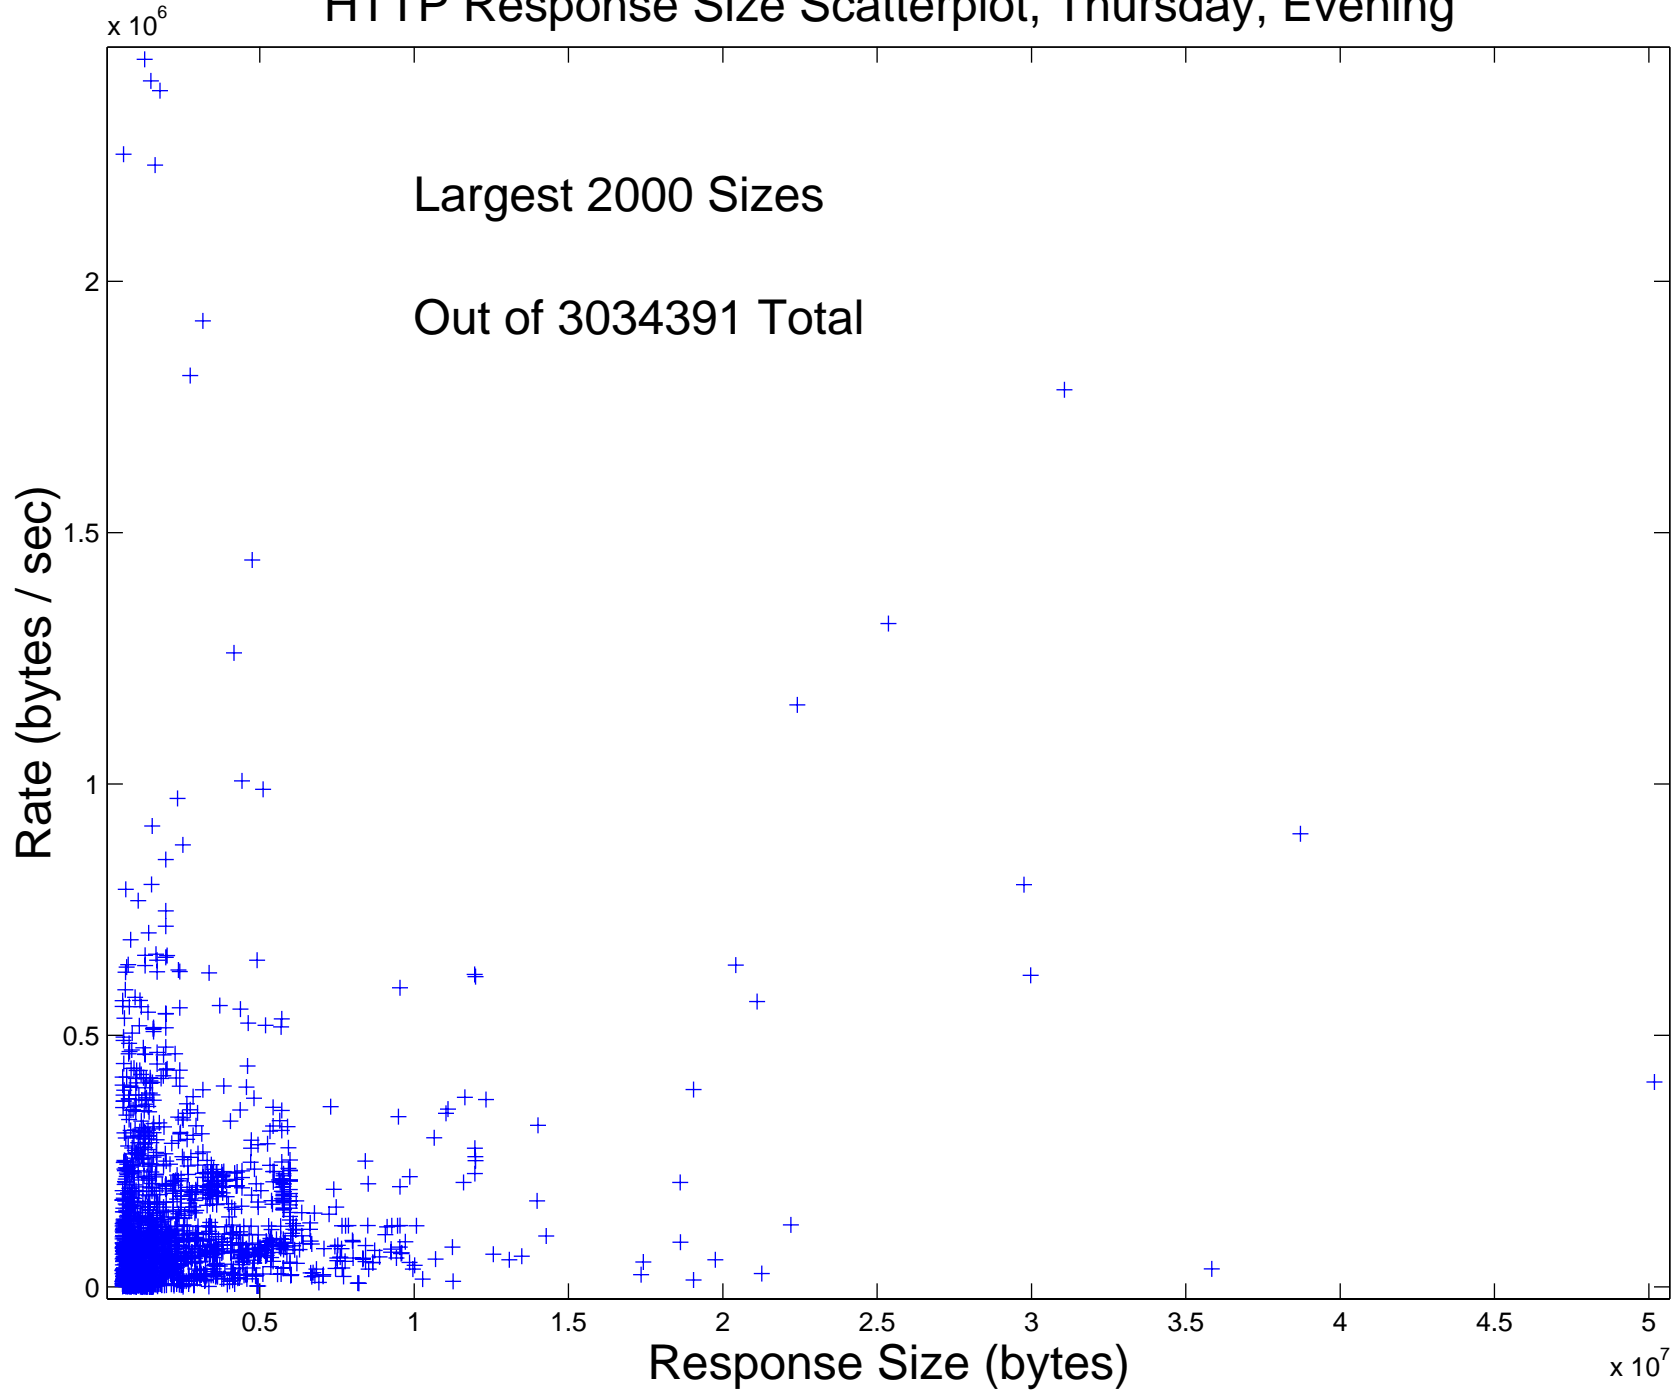

HTTP Response Size Scatterplot, Wednesday, Morning

HTTP Response Size Scatterplot, Wednesday, Afternoon

HTTP Response Size Scatterplot, Wednesday, Evening

HTTP Response Size Scatterplot, Thursday, Morning

HTTP Response Size Scatterplot, Thursday, Afternoon

HTTP Response Size Scatterplot, Thursday, Evening

HTTP Response Size Scatterplot, Friday, Morning

HTTP Response Size Scatterplot, Friday, Afternoon

HTTP Response Size Scatterplot, Friday, Evening

HTTP Response Size Scatterplot, Saturday, Morning

HTTP Response Size Scatterplot, Saturday, Afternoon

HTTP Response Size Scatterplot, Saturday, Evening

HTTP Response Size Scatterplot, Sunday, Morning

HTTP Response Size Scatterplot, Sunday, Afternoon

HTTP Response Size Scatterplot, Sunday, Evening