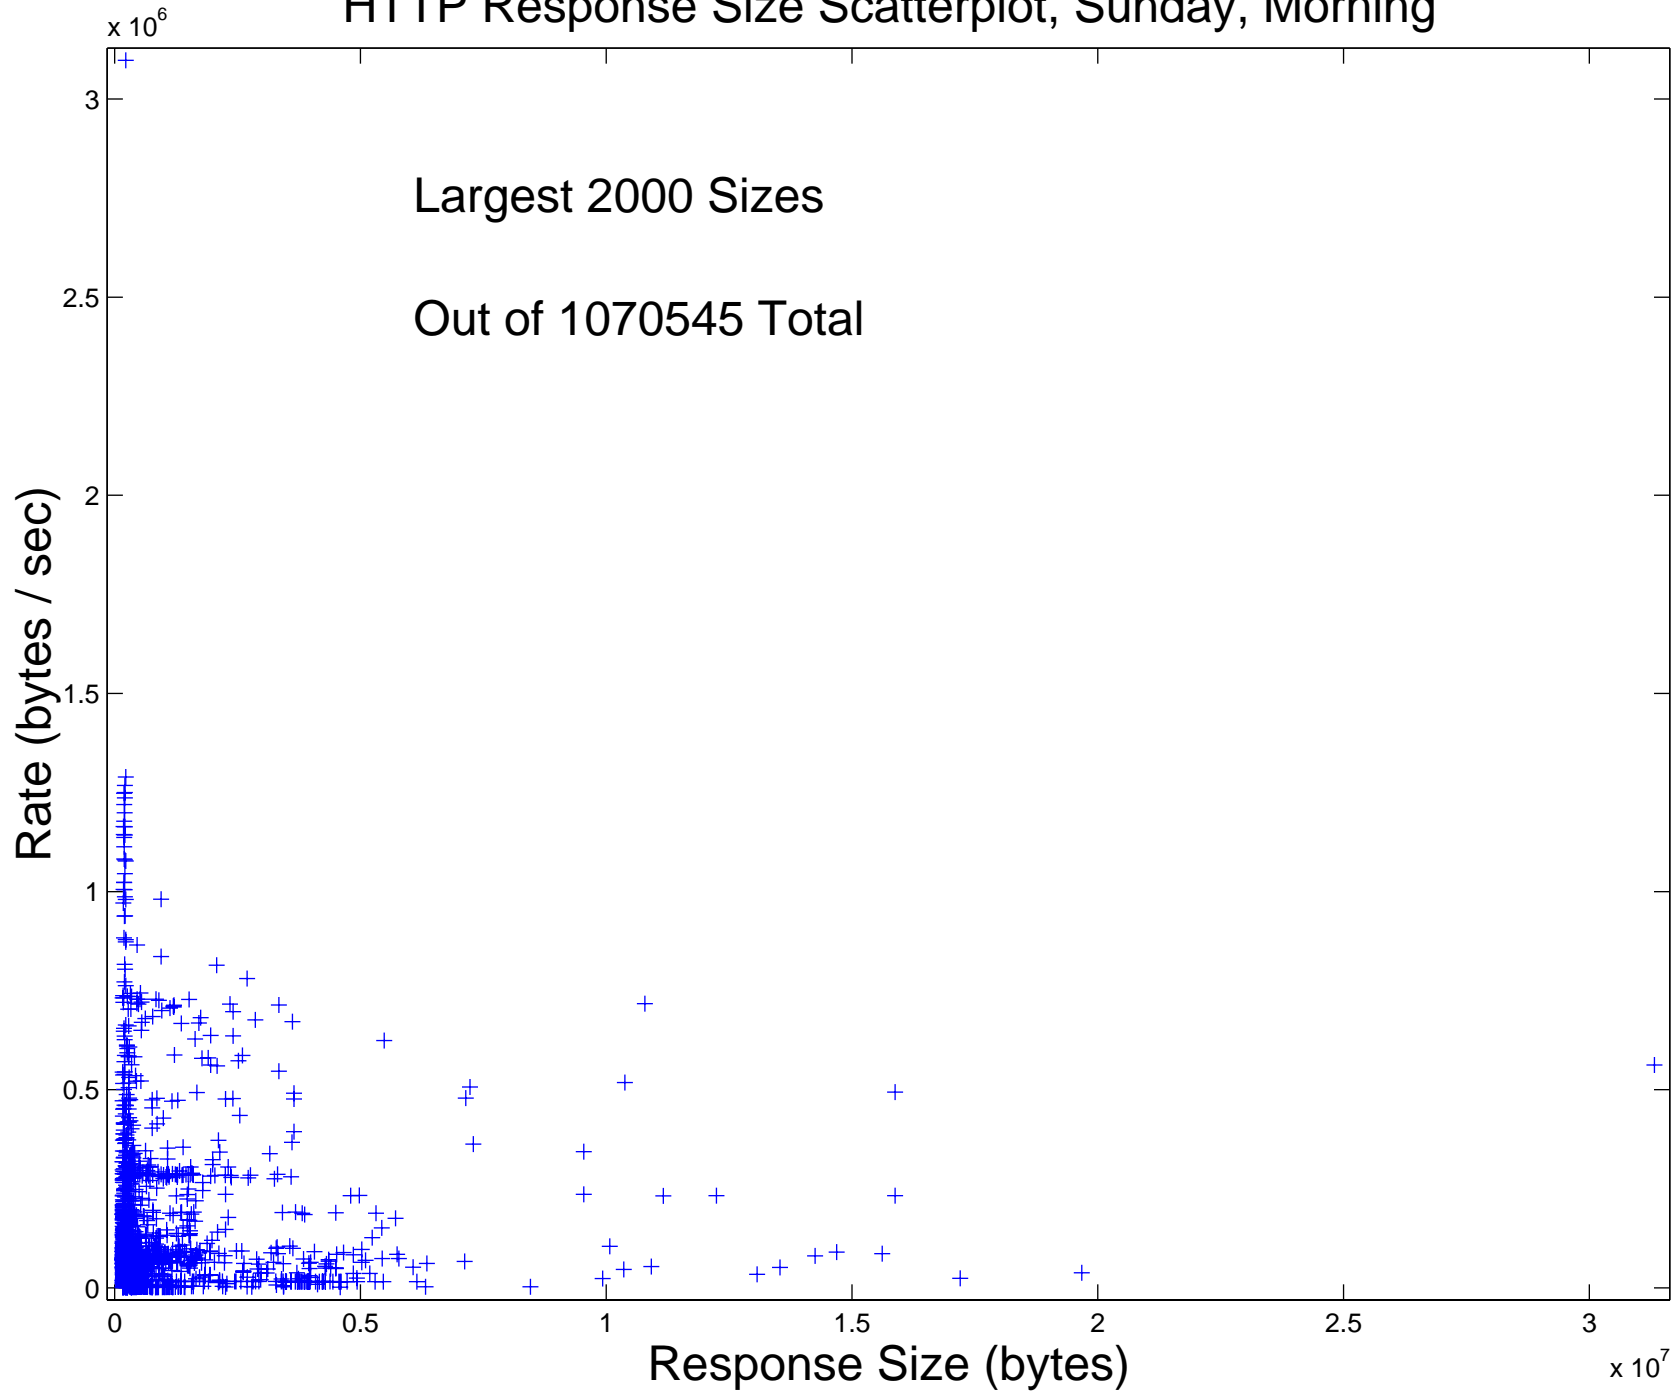

HTTP Response Size Scatterplot, Thursday, Afternoon

HTTP Response Size Scatterplot, Thursday, Evening

HTTP Response Size Scatterplot, Friday, Morning

HTTP Response Size Scatterplot, Friday, Afternoon

HTTP Response Size Scatterplot, Friday, Evening

HTTP Response Size Scatterplot, Saturday, Morning

HTTP Response Size Scatterplot, Saturday, Afternoon

HTTP Response Size Scatterplot, Saturday, Evening

HTTP Response Size Scatterplot, Sunday, Morning

HTTP Response Size Scatterplot, Sunday, Afternoon

HTTP Response Size Scatterplot, Sunday, Evening