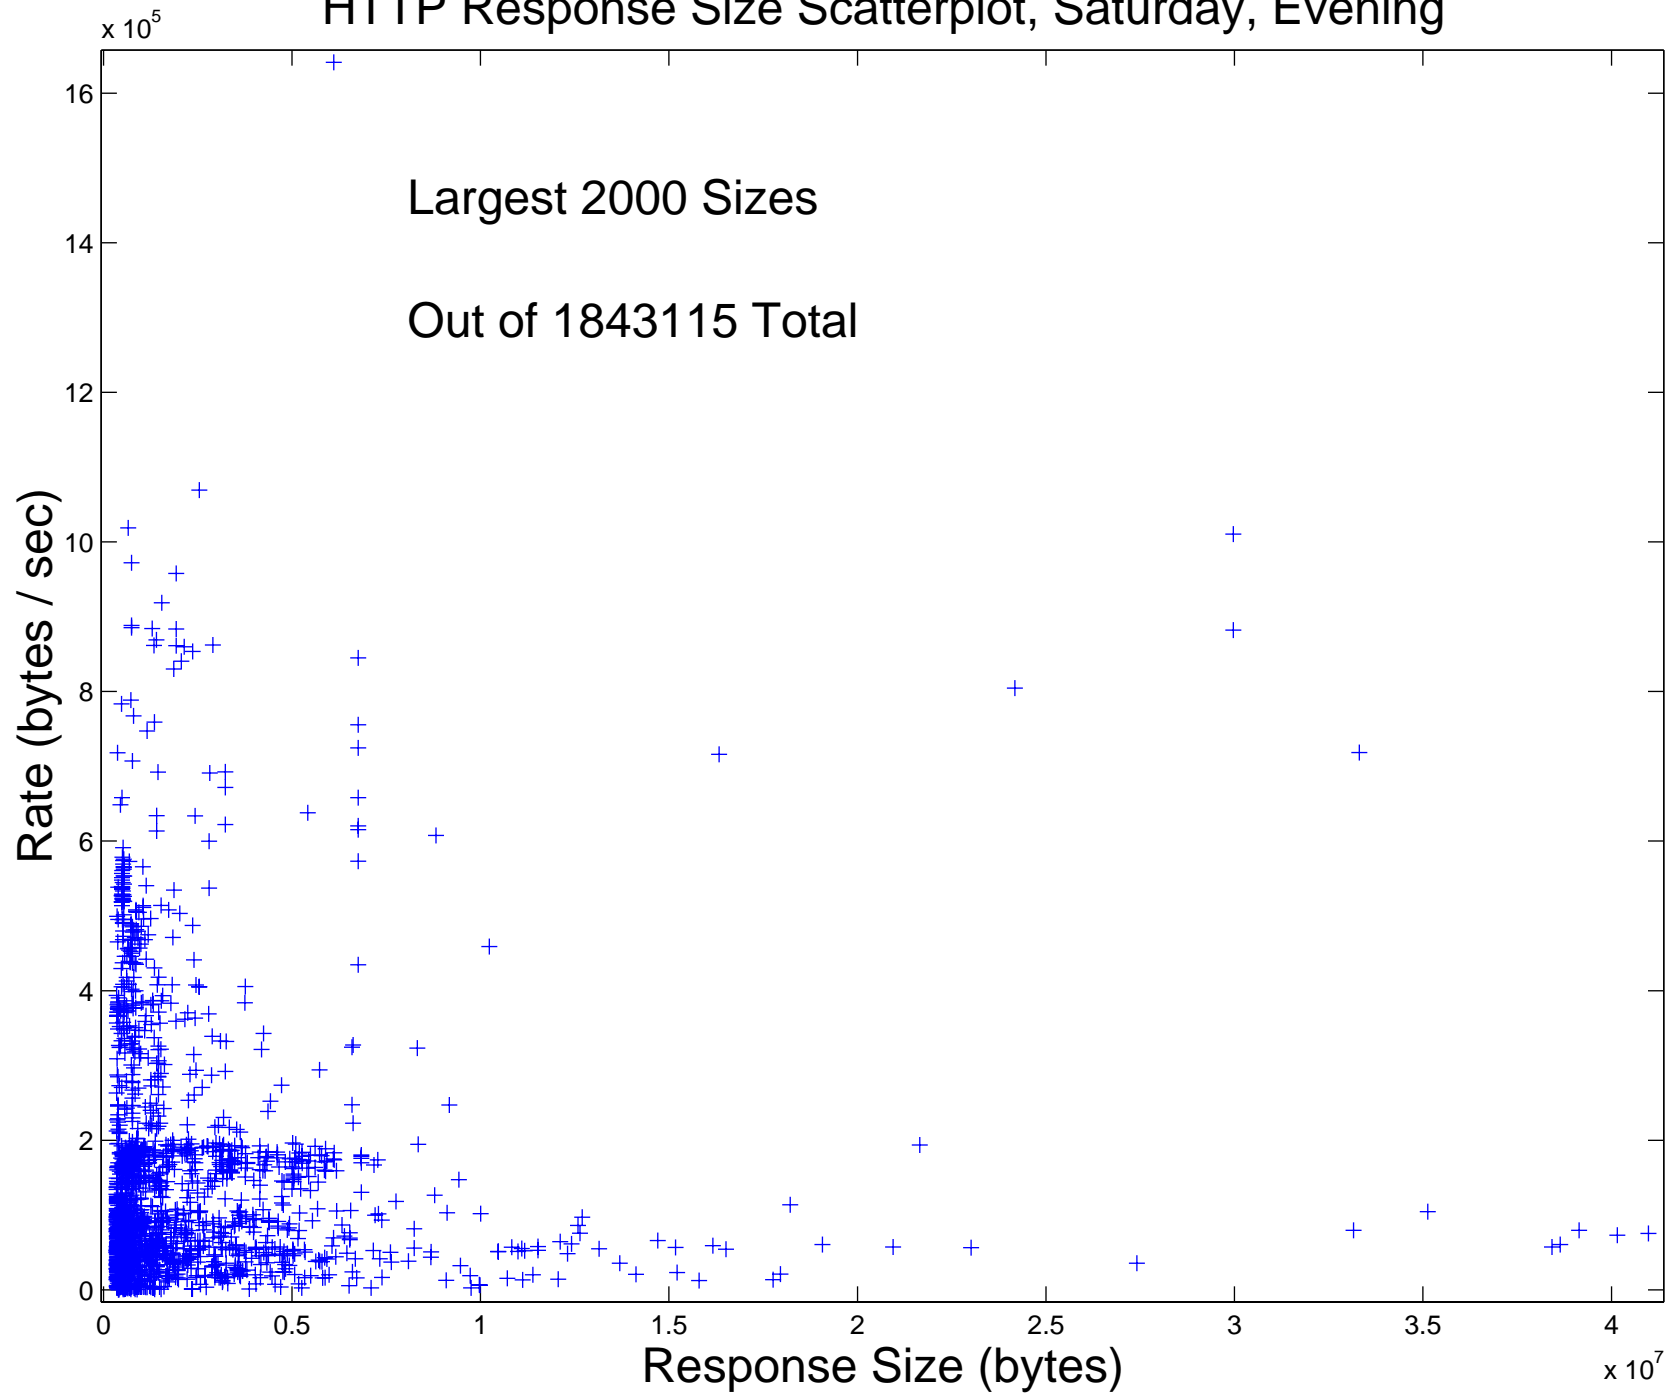

HTTP Response Size Scatterplot, Wednesday, Morning

HTTP Response Size Scatterplot, Wednesday, Afternoon

HTTP Response Size Scatterplot, Wednesday, Evening

HTTP Response Size Scatterplot, Thursday, Morning

HTTP Response Size Scatterplot, Thursday, Afternoon

HTTP Response Size Scatterplot, Thursday, Evening

HTTP Response Size Scatterplot, Friday, Morning

HTTP Response Size Scatterplot, Friday, Afternoon

HTTP Response Size Scatterplot, Friday, Evening

HTTP Response Size Scatterplot, Saturday, Morning

HTTP Response Size Scatterplot, Saturday, Afternoon

HTTP Response Size Scatterplot, Saturday, Evening

HTTP Response Size Scatterplot, Sunday, Morning

HTTP Response Size Scatterplot, Sunday, Afternoon

HTTP Response Size Scatterplot, Sunday, Evening