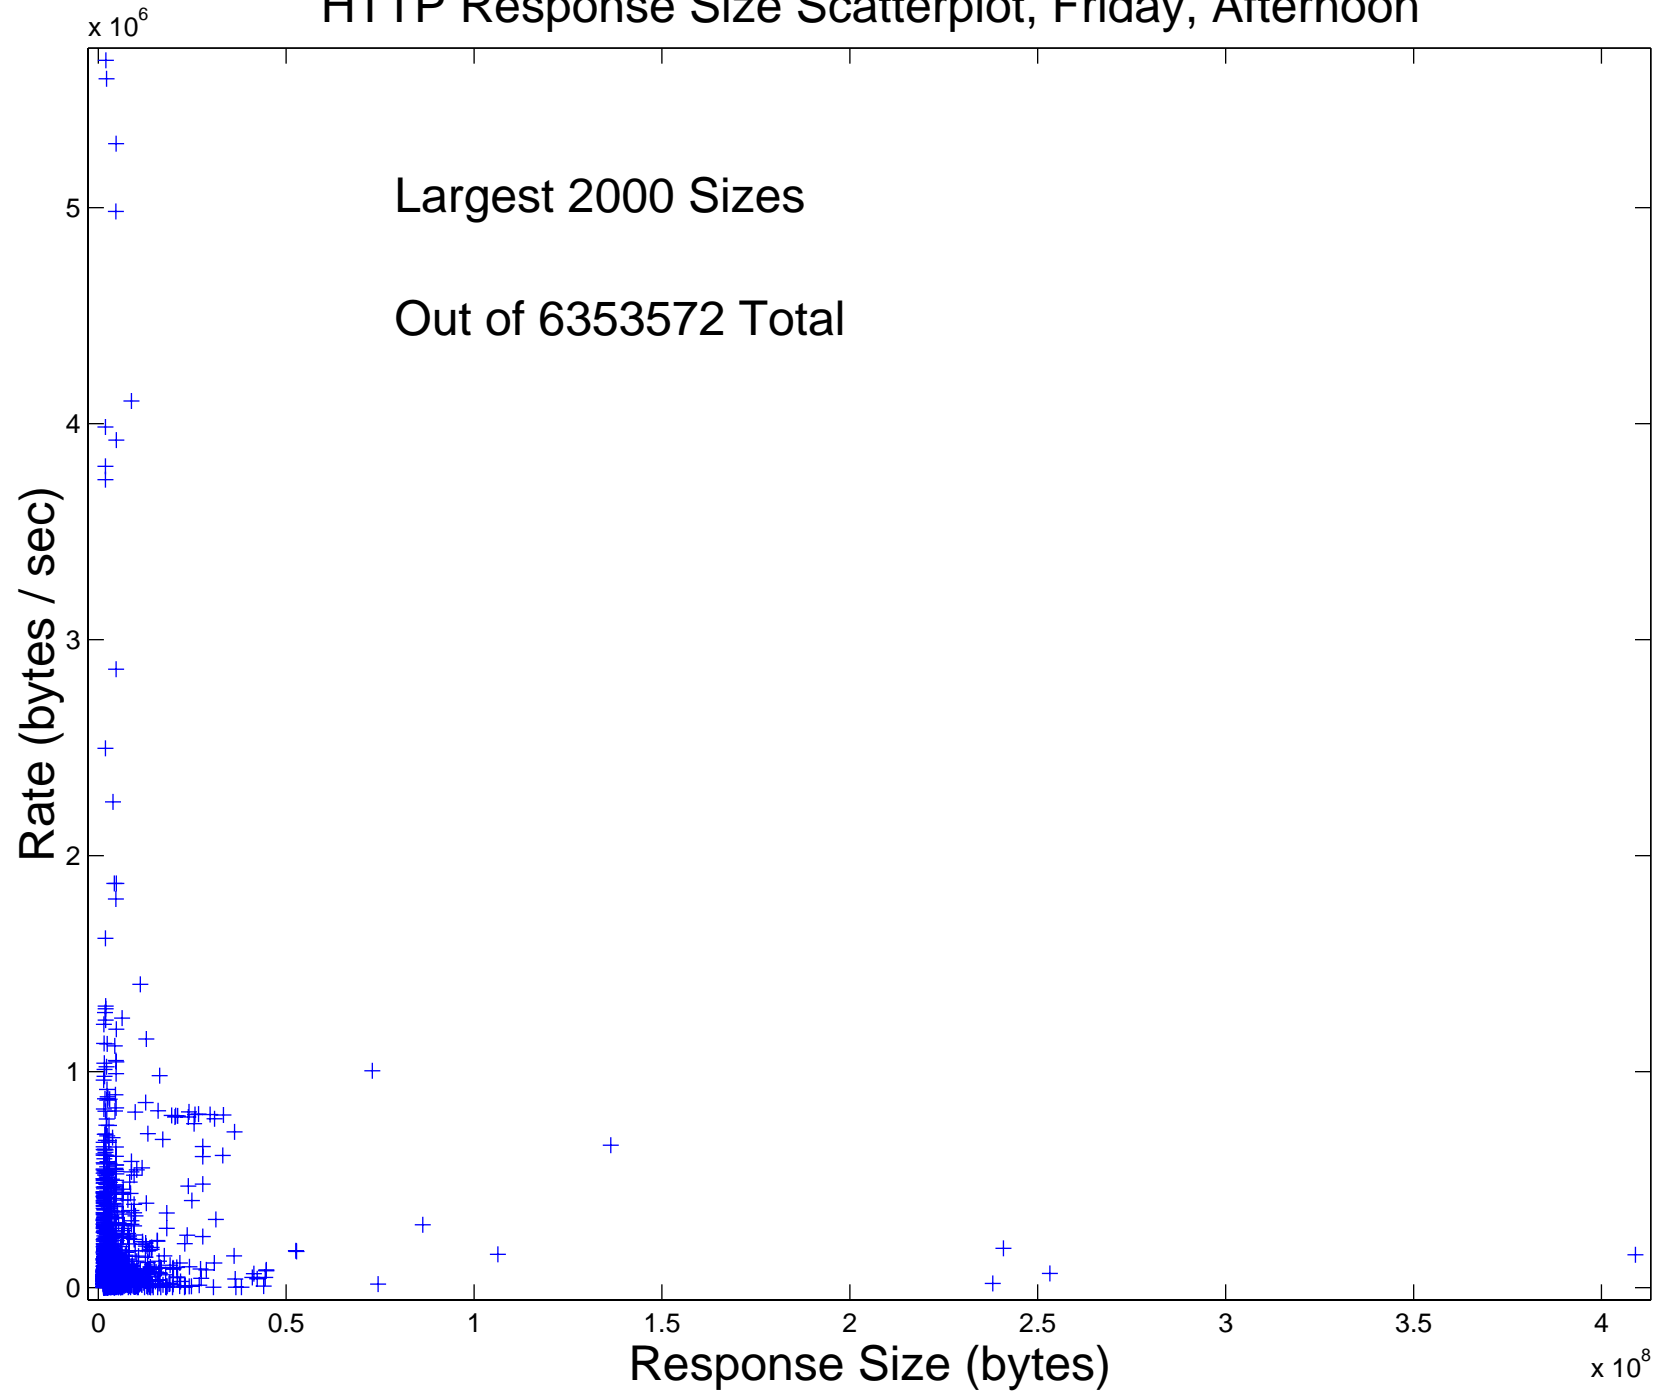

HTTP Response Size Scatterplot, Wednesday, Morning

HTTP Response Size Scatterplot, Wednesday, Afternoon

HTTP Response Size Scatterplot, Wednesday, Evening

HTTP Response Size Scatterplot, Thursday, Morning

HTTP Response Size Scatterplot, Thursday, Afternoon

HTTP Response Size Scatterplot, Thursday, Evening

HTTP Response Size Scatterplot, Friday, Morning

HTTP Response Size Scatterplot, Friday, Afternoon

HTTP Response Size Scatterplot, Friday, Evening

HTTP Response Size Scatterplot, Saturday, Morning

HTTP Response Size Scatterplot, Saturday, Afternoon

HTTP Response Size Scatterplot, Saturday, Evening

HTTP Response Size Scatterplot, Sunday, Morning

HTTP Response Size Scatterplot, Sunday, Afternoon

HTTP Response Size Scatterplot, Sunday, Evening