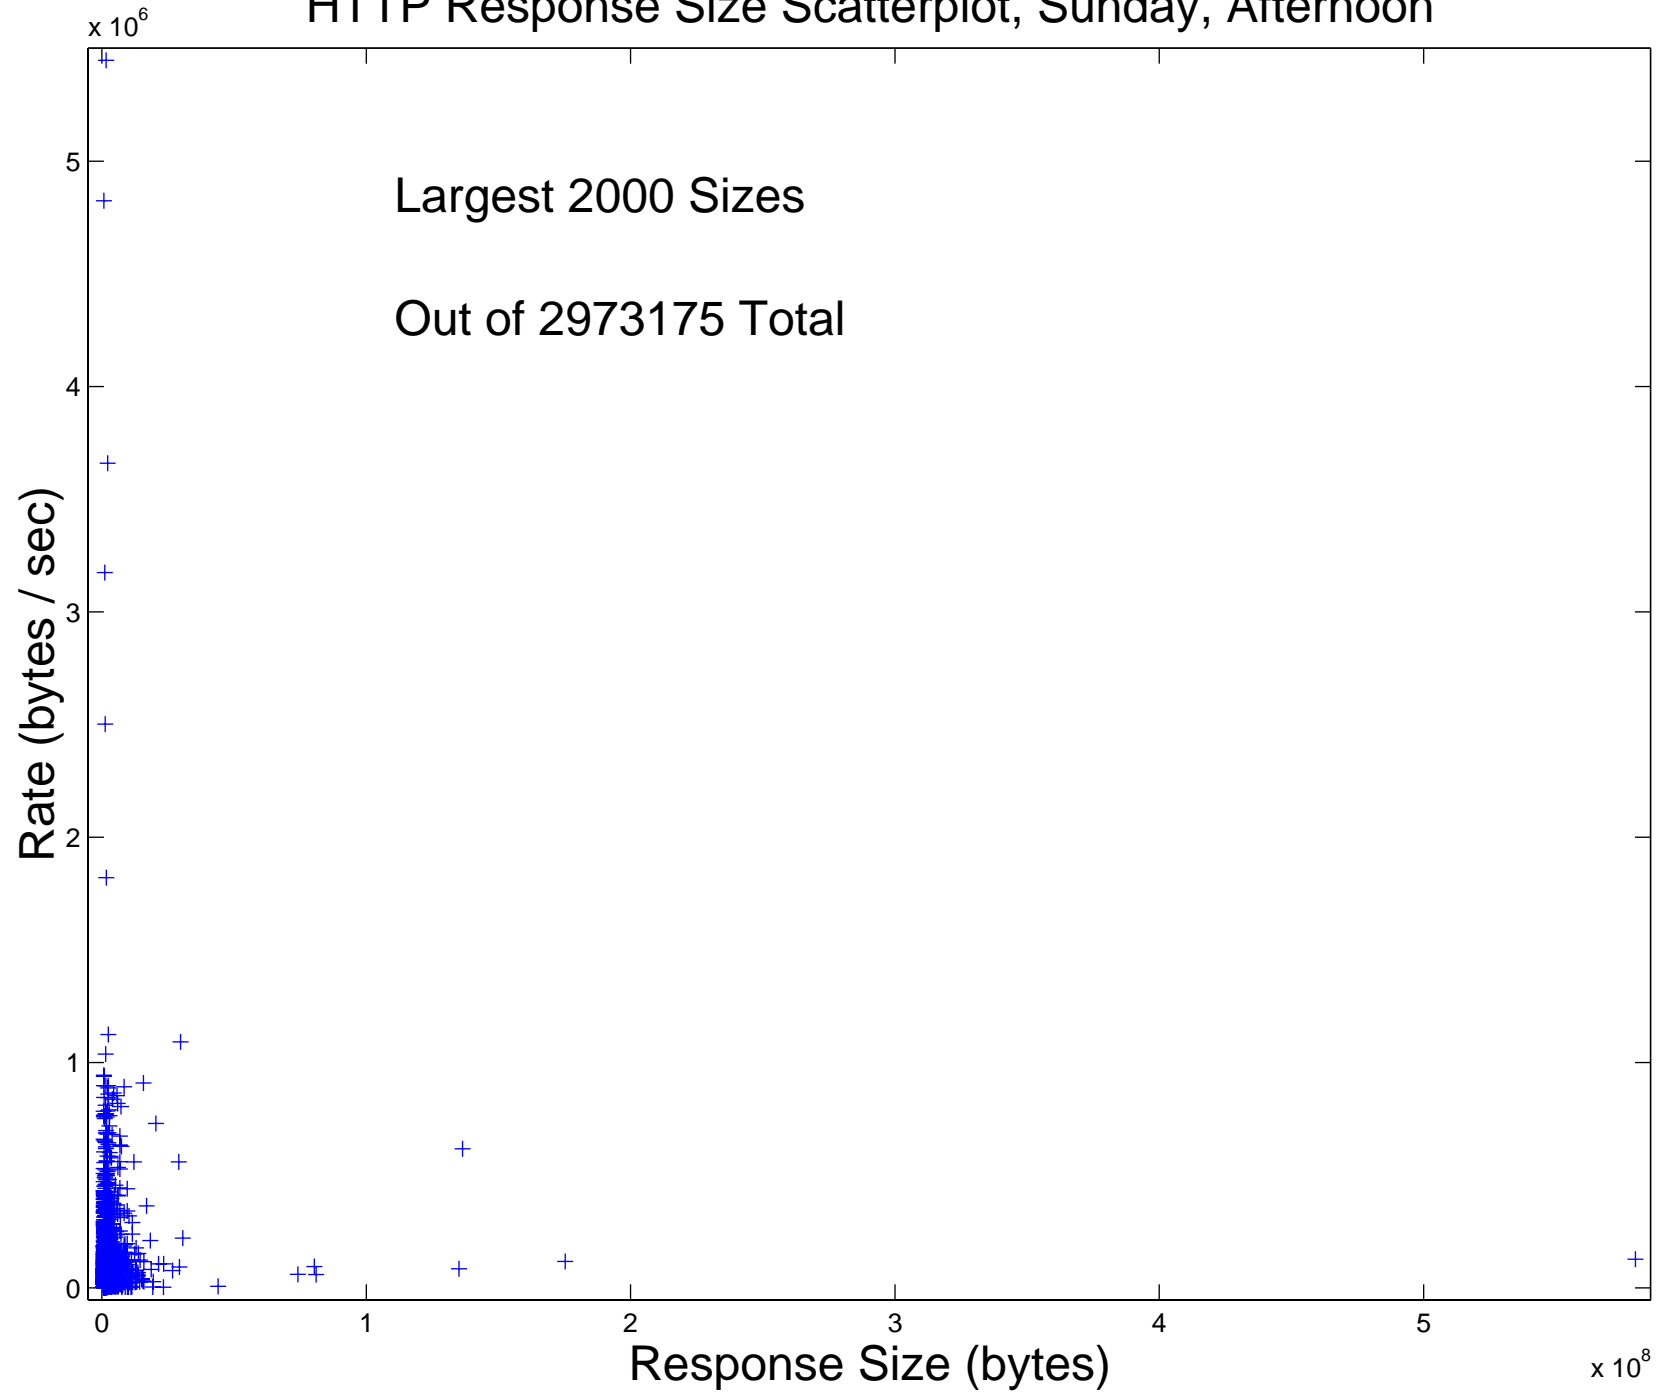

HTTP Response Size Scatterplot, Wednesday, Morning

HTTP Response Size Scatterplot, Wednesday, Afternoon

HTTP Response Size Scatterplot, Wednesday, Evening

HTTP Response Size Scatterplot, Thursday, Morning

HTTP Response Size Scatterplot, Thursday, Afternoon

HTTP Response Size Scatterplot, Thursday, Evening

HTTP Response Size Scatterplot, Friday, Morning

HTTP Response Size Scatterplot, Friday, Afternoon

HTTP Response Size Scatterplot, Friday, Evening

HTTP Response Size Scatterplot, Saturday, Morning

HTTP Response Size Scatterplot, Saturday, Afternoon

HTTP Response Size Scatterplot, Saturday, Evening

HTTP Response Size Scatterplot, Sunday, Morning

HTTP Response Size Scatterplot, Sunday, Afternoon

HTTP Response Size Scatterplot, Sunday, Evening