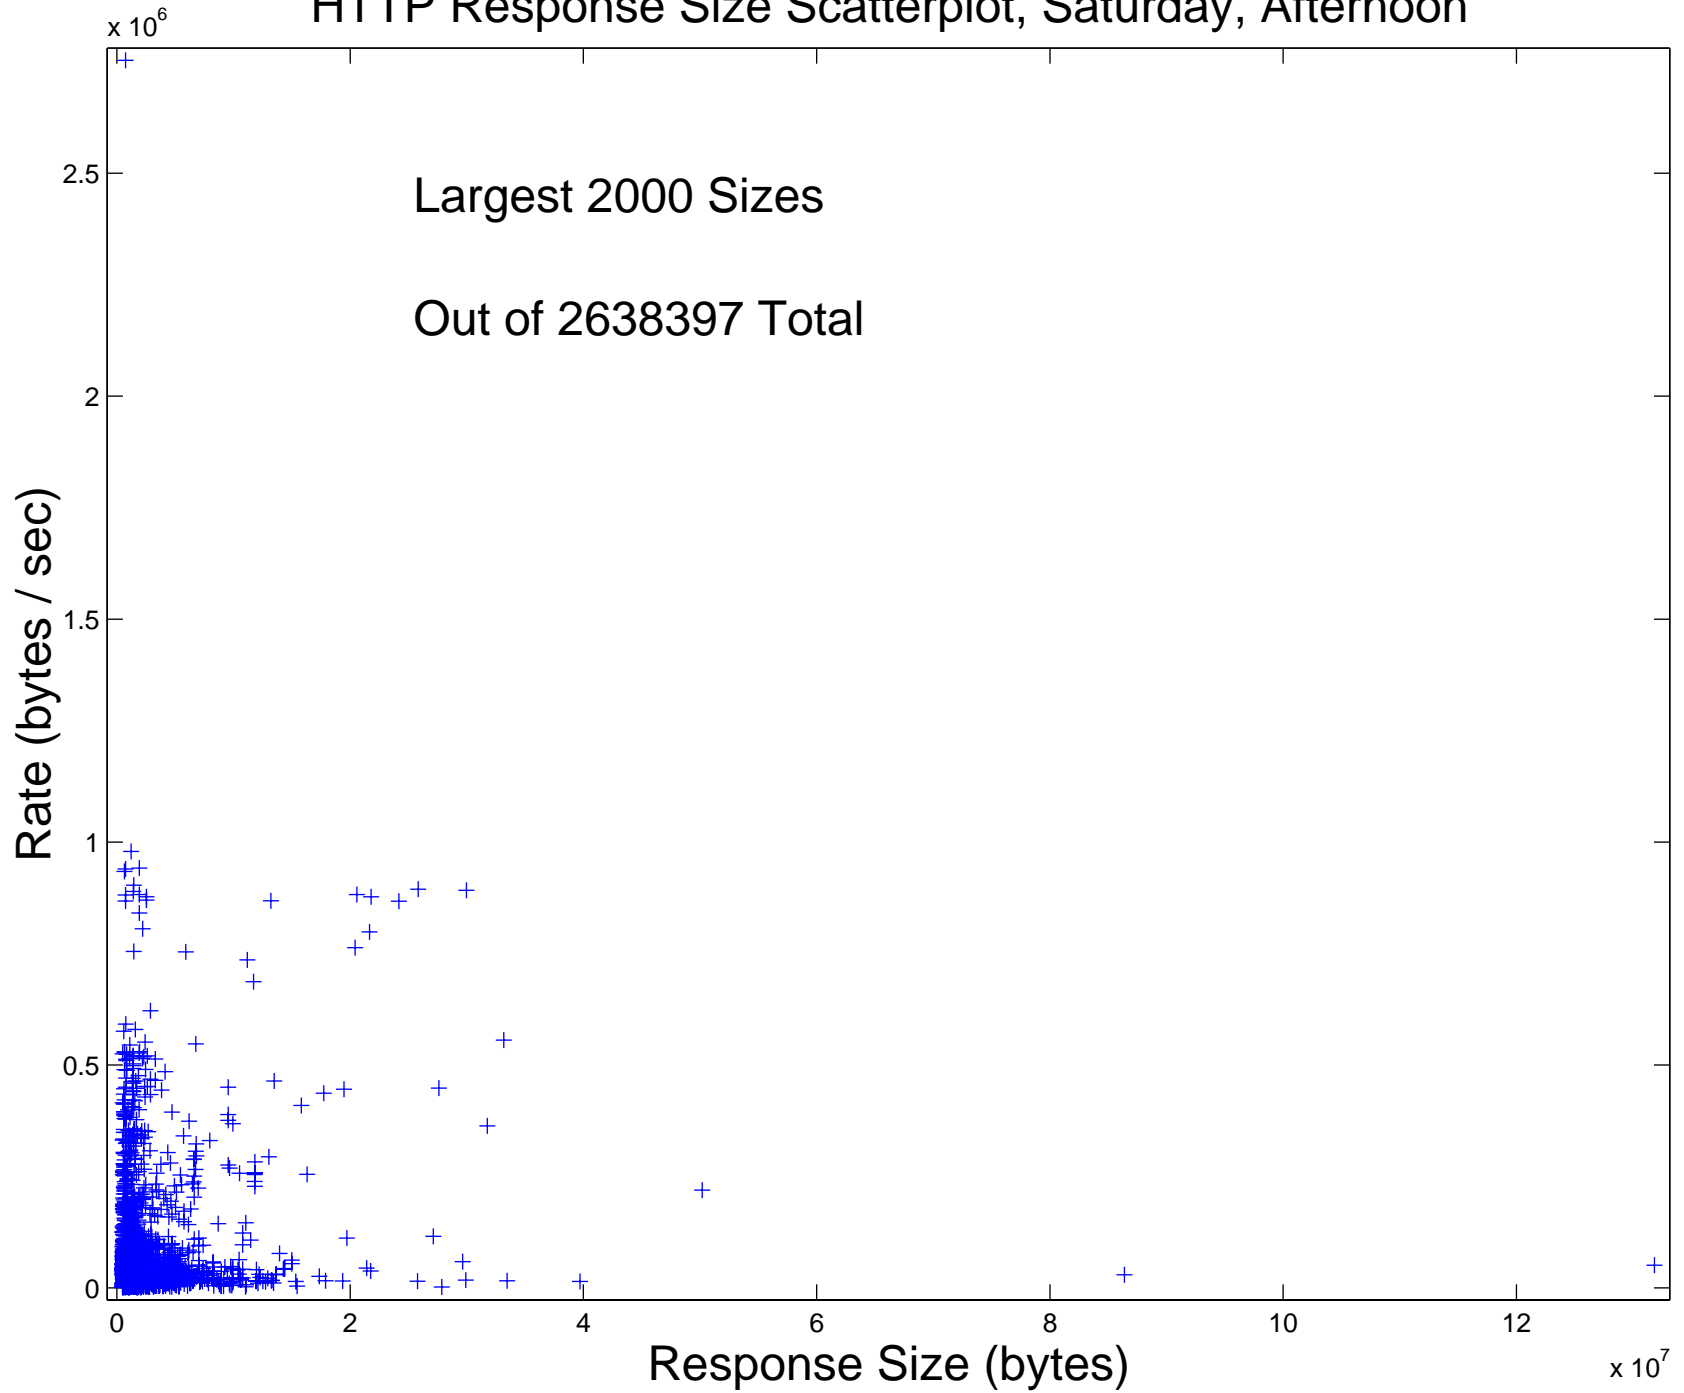

HTTP Response Size Scatterplot, Wednesday, Morning

HTTP Response Size Scatterplot, Wednesday, Afternoon

HTTP Response Size Scatterplot, Wednesday, Evening

HTTP Response Size Scatterplot, Thursday, Morning

HTTP Response Size Scatterplot, Thursday, Afternoon

HTTP Response Size Scatterplot, Thursday, Evening

HTTP Response Size Scatterplot, Friday, Morning

HTTP Response Size Scatterplot, Friday, Afternoon

HTTP Response Size Scatterplot, Friday, Evening

HTTP Response Size Scatterplot, Saturday, Morning

HTTP Response Size Scatterplot, Saturday, Afternoon

HTTP Response Size Scatterplot, Saturday, Evening

HTTP Response Size Scatterplot, Sunday, Morning

HTTP Response Size Scatterplot, Sunday, Afternoon

HTTP Response Size Scatterplot, Sunday, Evening