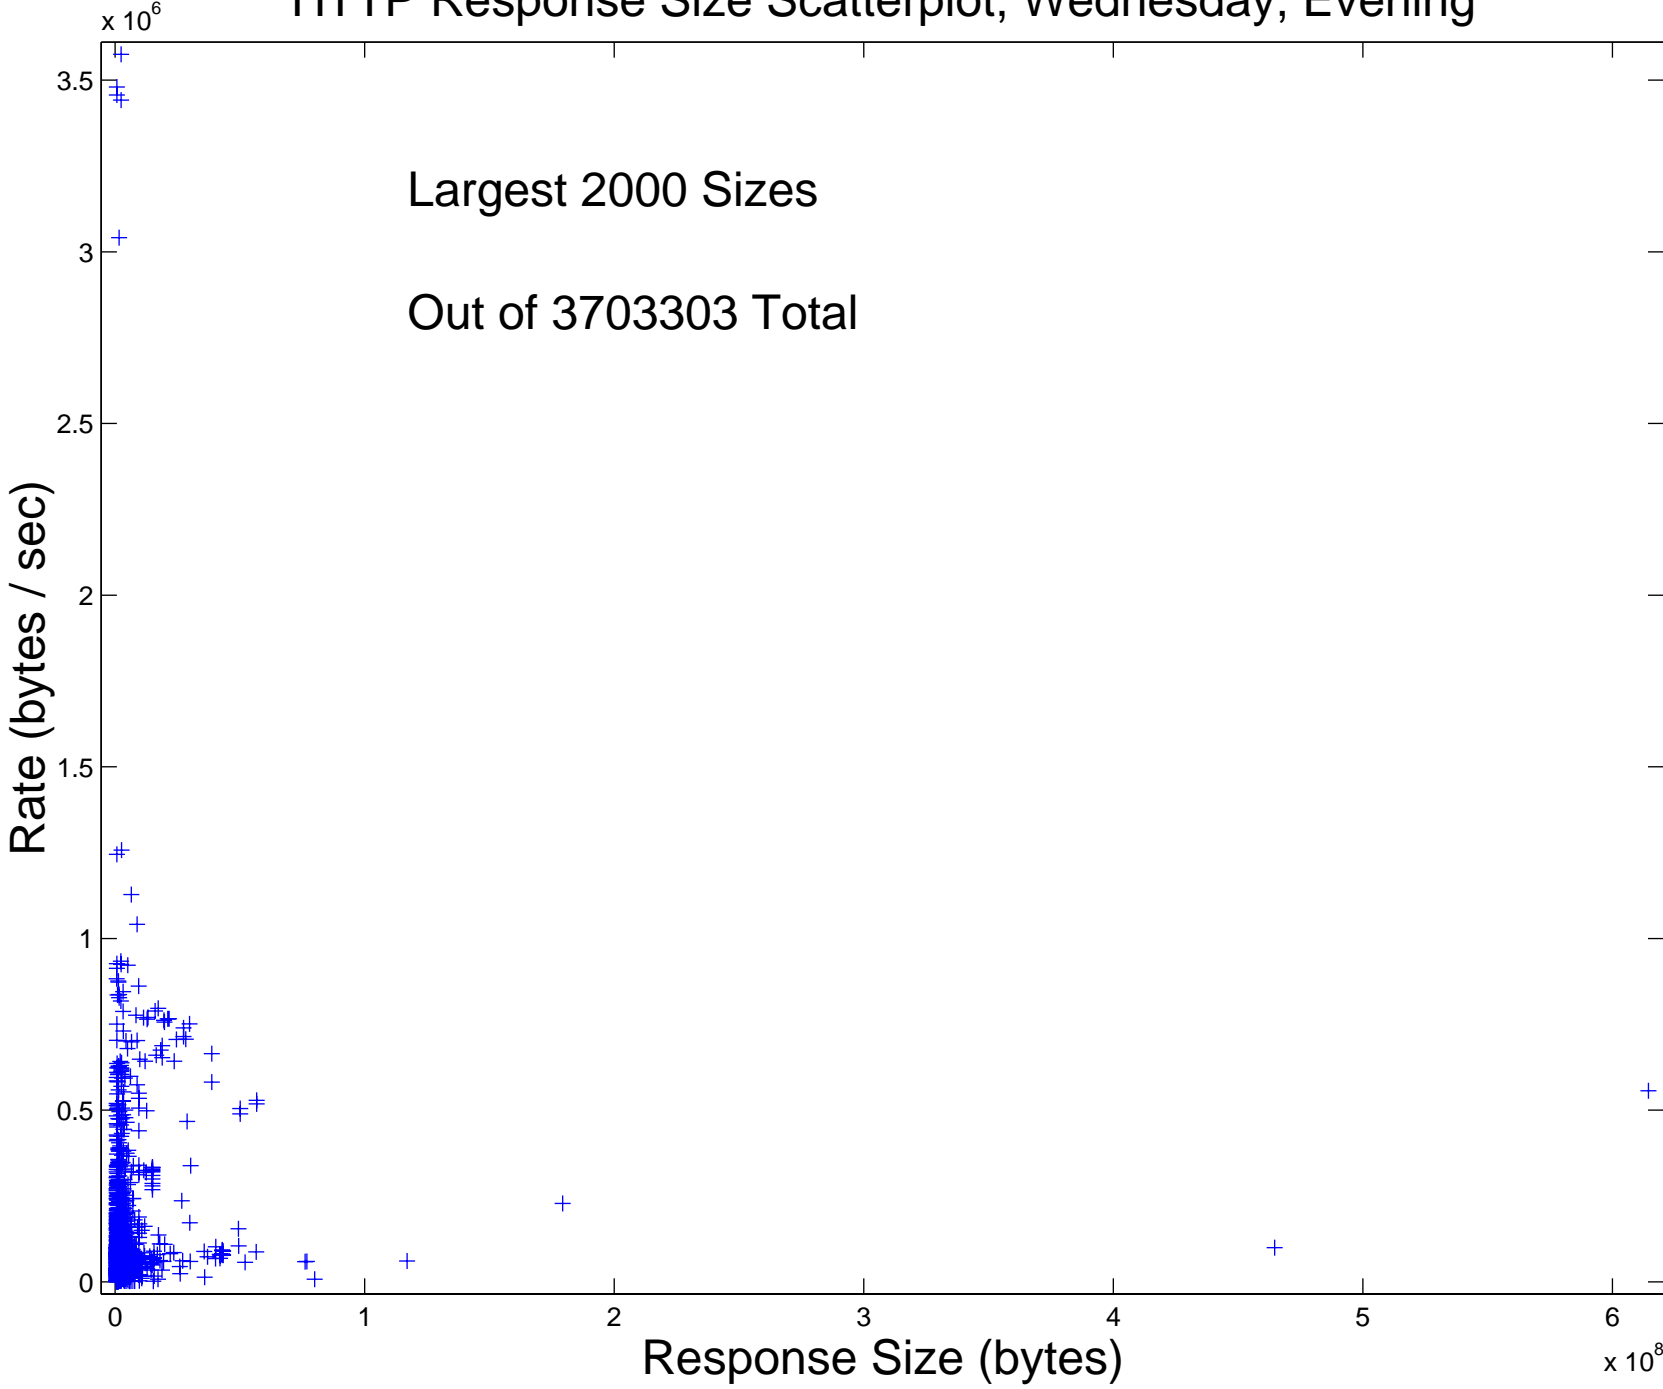

HTTP Response Size Scatterplot, Monday, Morning

HTTP Response Size Scatterplot, Monday, Afternoon

HTTP Response Size Scatterplot, Monday, Evening

HTTP Response Size Scatterplot, Tuesday, Afternoon

HTTP Response Size Scatterplot, Tuesday, Evening

HTTP Response Size Scatterplot, Wednesday, Morning

HTTP Response Size Scatterplot, Wednesday, Afternoon

HTTP Response Size Scatterplot, Wednesday, Evening

HTTP Response Size Scatterplot, Thursday, Morning

HTTP Response Size Scatterplot, Thursday, Afternoon

HTTP Response Size Scatterplot, Thursday, Evening

HTTP Response Size Scatterplot, Friday, Morning

HTTP Response Size Scatterplot, Friday, Afternoon

HTTP Response Size Scatterplot, Friday, Evening

HTTP Response Size Scatterplot, Sunday, Evening