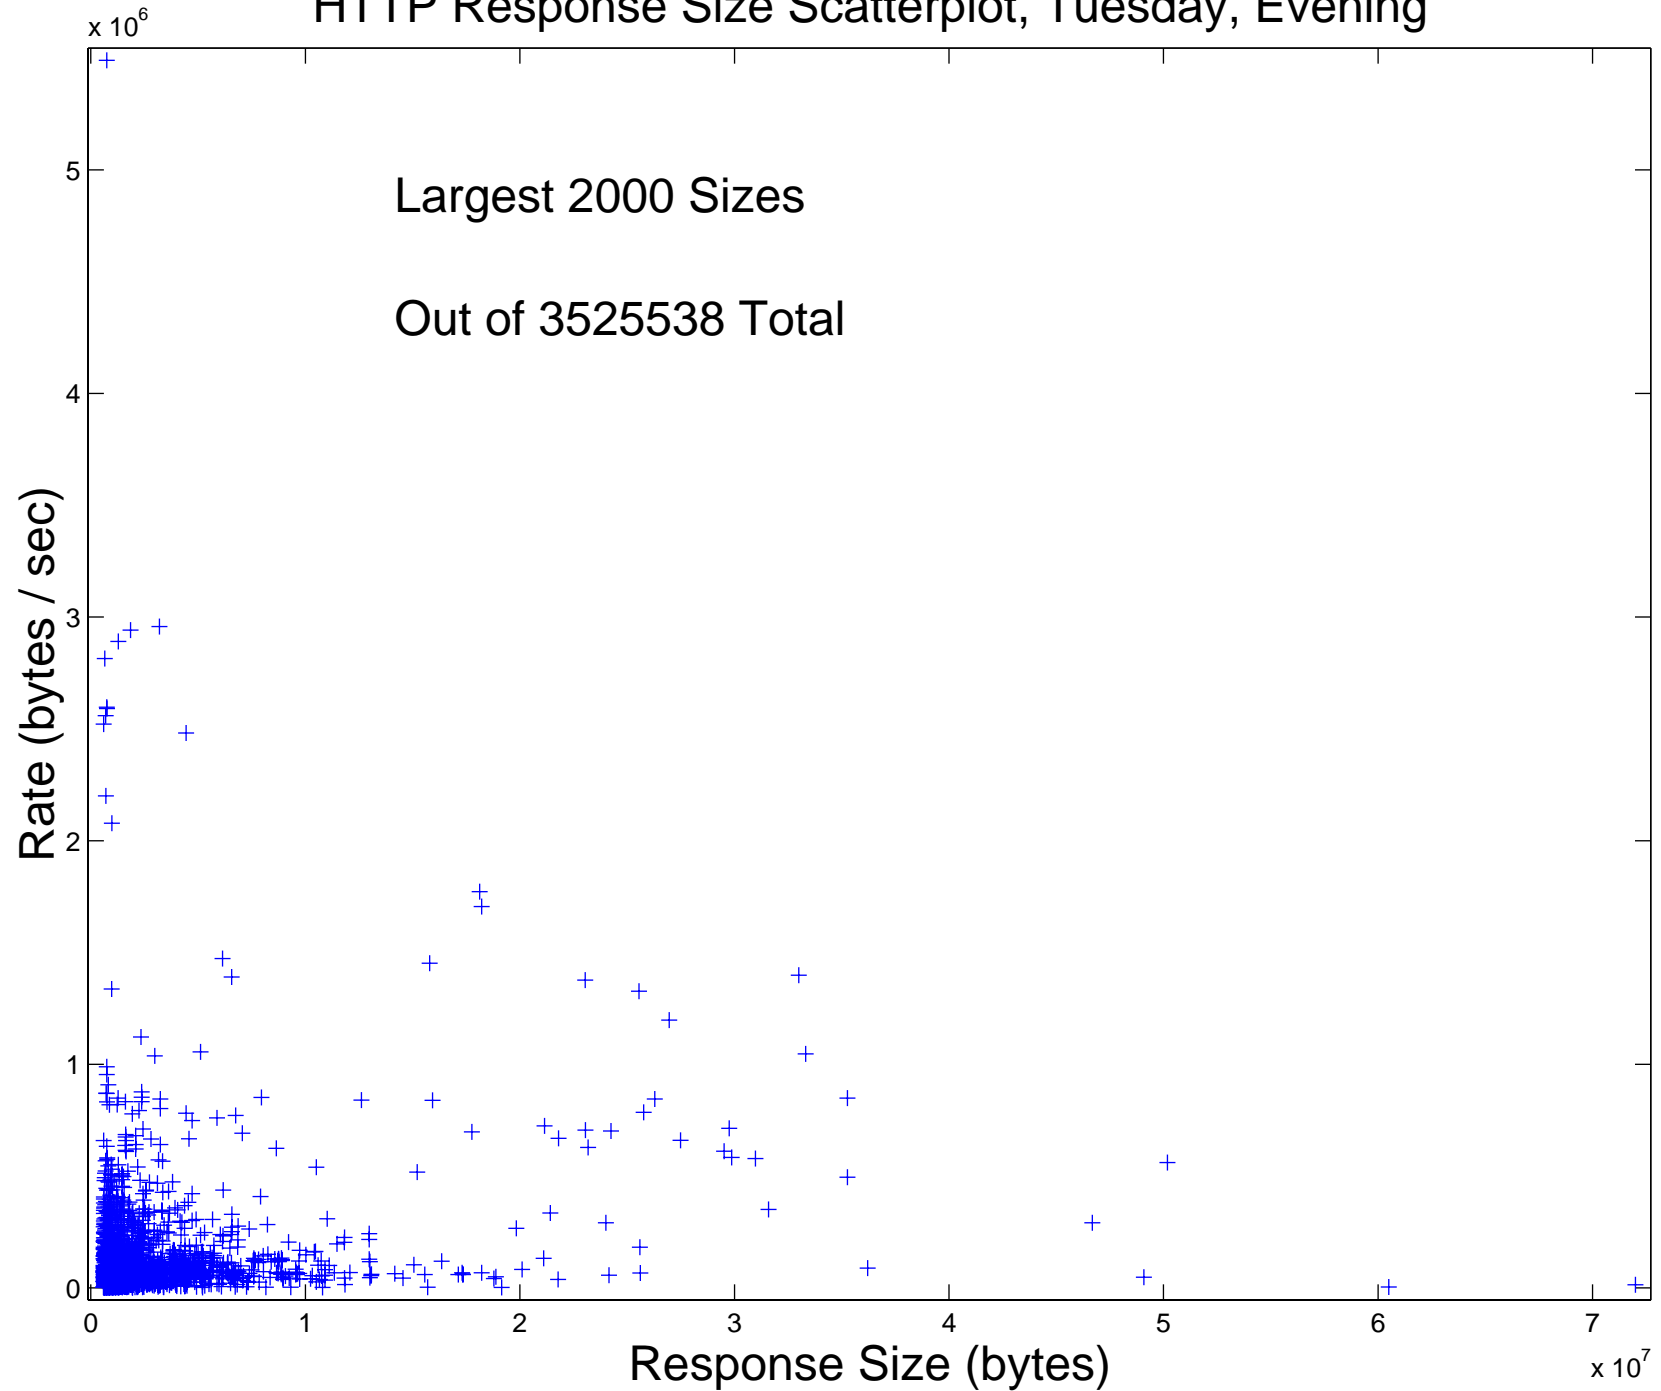

HTTP Response Size Scatterplot, Monday, Morning

HTTP Response Size Scatterplot, Monday, Afternoon

HTTP Response Size Scatterplot, Monday, Evening

HTTP Response Size Scatterplot, Tuesday, Afternoon

HTTP Response Size Scatterplot, Tuesday, Evening

HTTP Response Size Scatterplot, Wednesday, Morning

HTTP Response Size Scatterplot, Wednesday, Afternoon

HTTP Response Size Scatterplot, Wednesday, Evening

HTTP Response Size Scatterplot, Thursday, Morning

HTTP Response Size Scatterplot, Thursday, Afternoon

HTTP Response Size Scatterplot, Thursday, Evening

HTTP Response Size Scatterplot, Friday, Morning

HTTP Response Size Scatterplot, Friday, Afternoon

HTTP Response Size Scatterplot, Friday, Evening

HTTP Response Size Scatterplot, Sunday, Evening