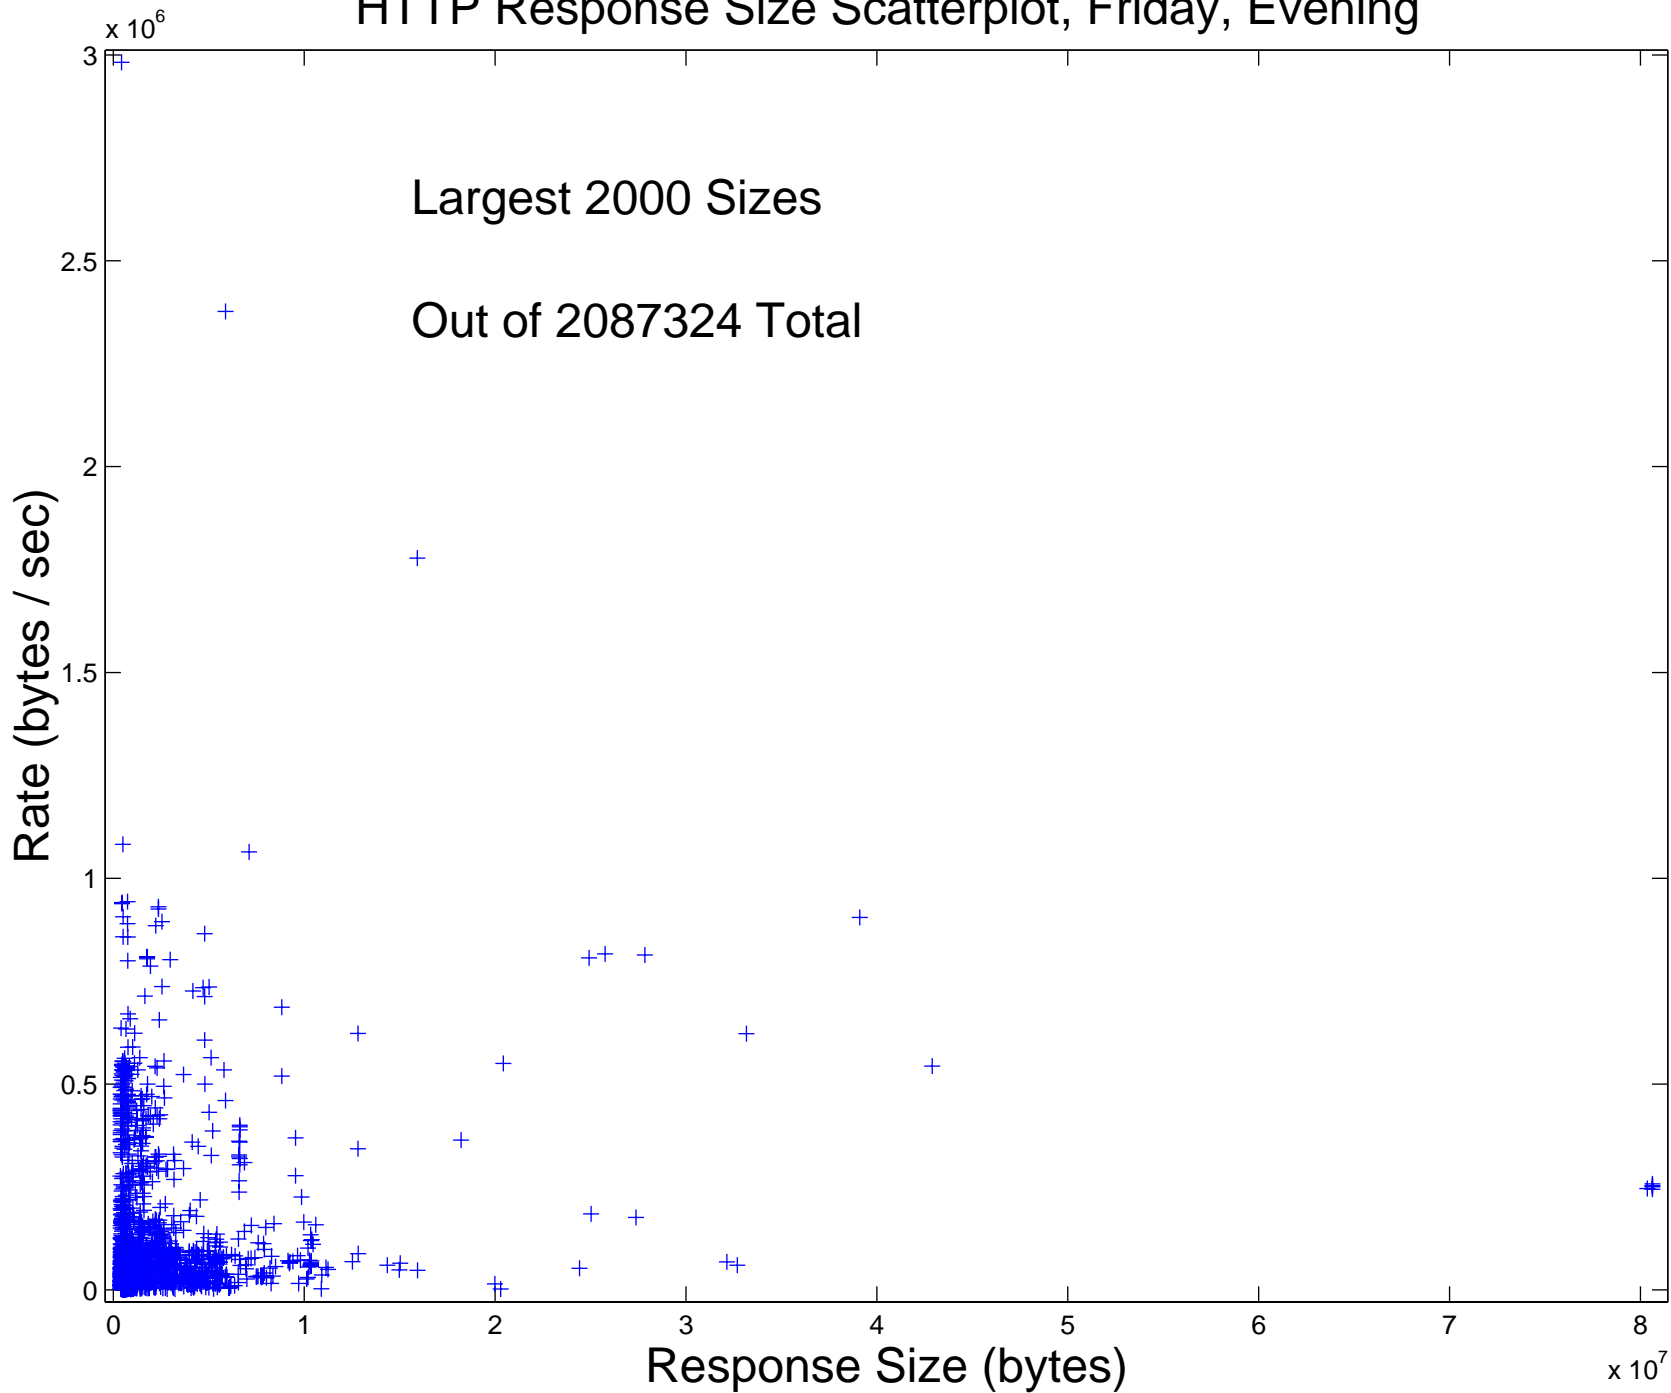

HTTP Response Size Scatterplot, Wednesday, Morning

HTTP Response Size Scatterplot, Wednesday, Afternoon

HTTP Response Size Scatterplot, Wednesday, Evening

HTTP Response Size Scatterplot, Thursday, Morning

HTTP Response Size Scatterplot, Thursday, Afternoon

HTTP Response Size Scatterplot, Thursday, Evening

HTTP Response Size Scatterplot, Friday, Morning

HTTP Response Size Scatterplot, Friday, Afternoon

HTTP Response Size Scatterplot, Friday, Evening

HTTP Response Size Scatterplot, Saturday, Morning

HTTP Response Size Scatterplot, Saturday, Afternoon

HTTP Response Size Scatterplot, Saturday, Evening

HTTP Response Size Scatterplot, Sunday, Morning

HTTP Response Size Scatterplot, Sunday, Afternoon

HTTP Response Size Scatterplot, Sunday, Evening