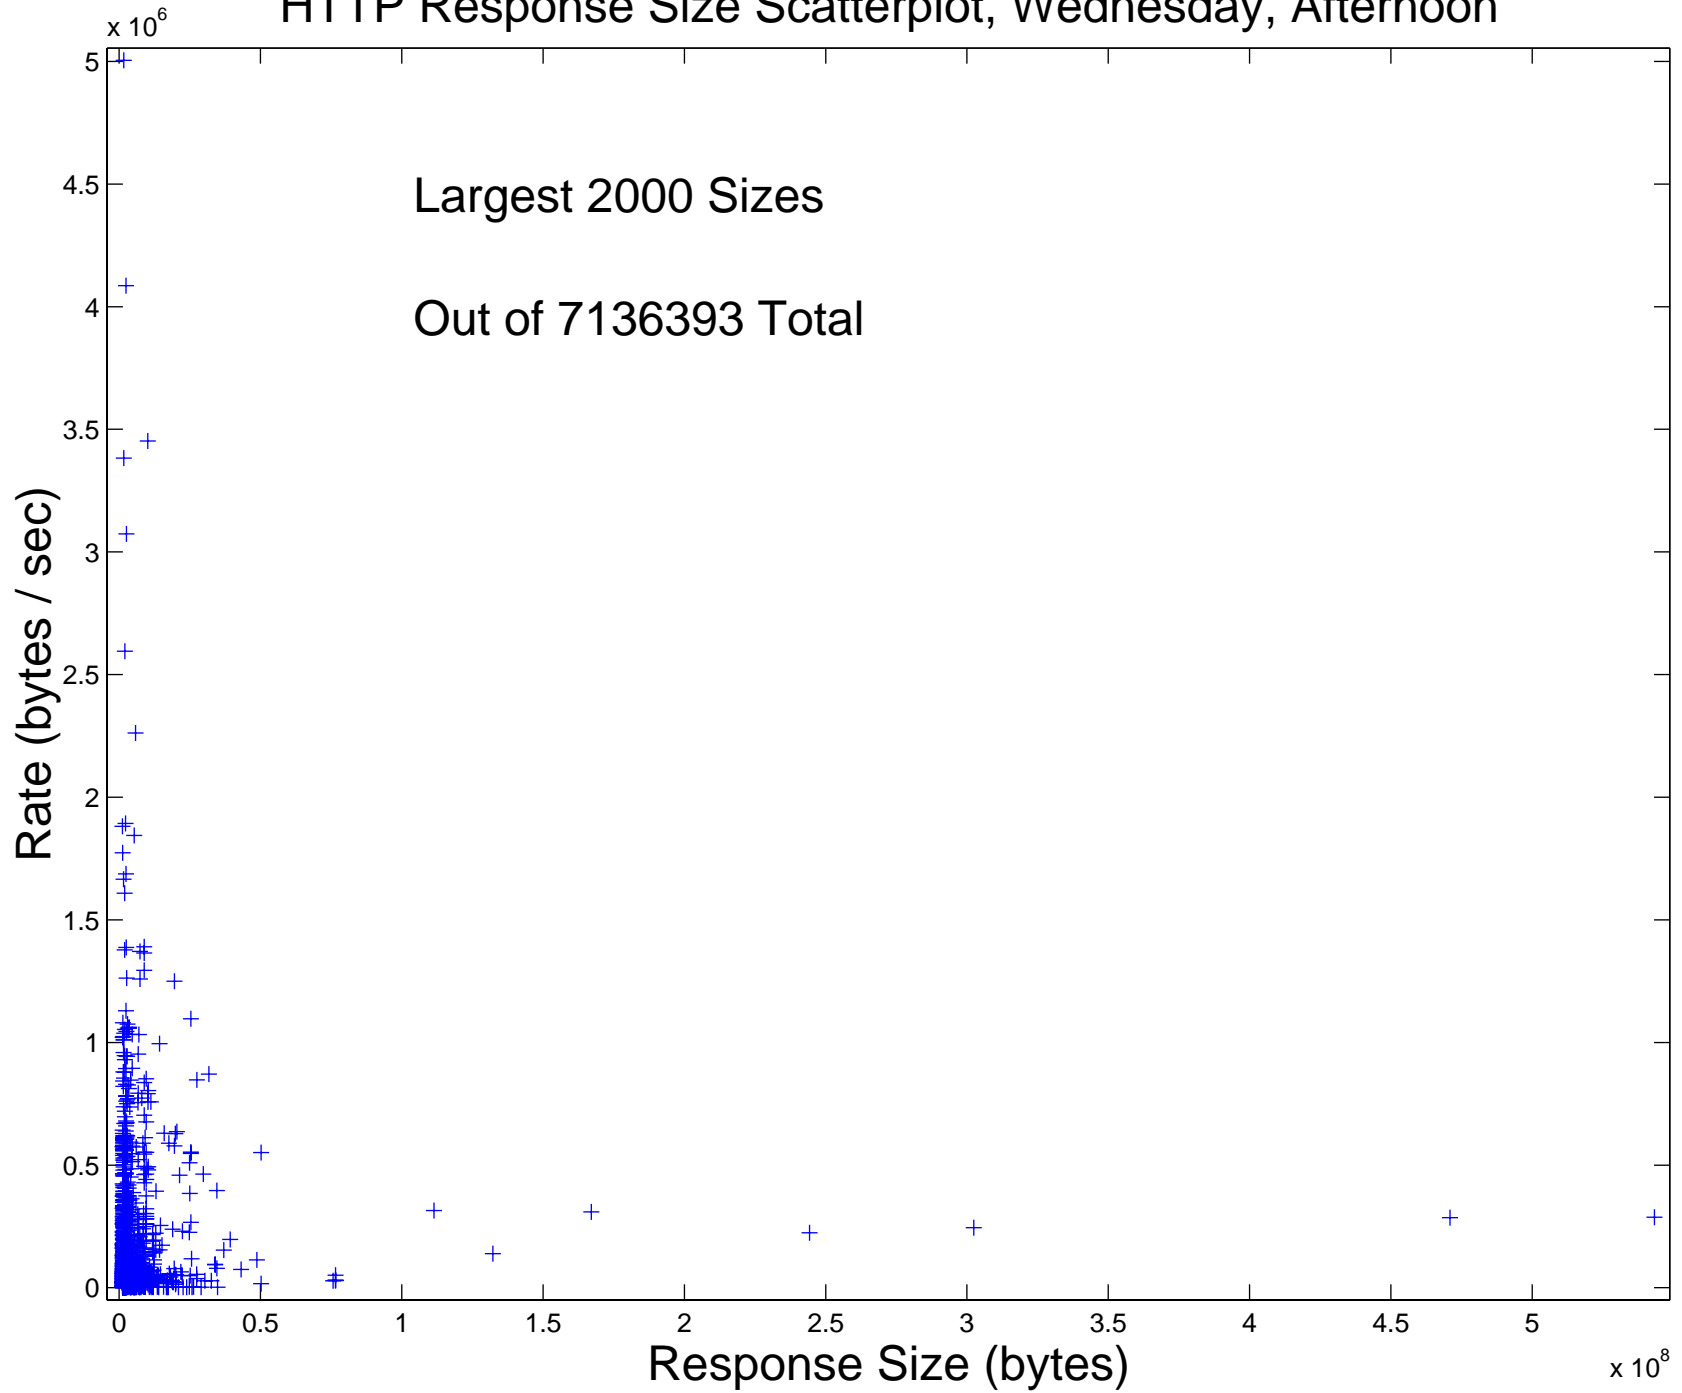

HTTP Response Size Scatterplot, Monday, Morning

HTTP Response Size Scatterplot, Monday, Afternoon

HTTP Response Size Scatterplot, Monday, Evening

HTTP Response Size Scatterplot, Tuesday, Afternoon

HTTP Response Size Scatterplot, Tuesday, Evening

HTTP Response Size Scatterplot, Wednesday, Morning

HTTP Response Size Scatterplot, Wednesday, Afternoon

HTTP Response Size Scatterplot, Wednesday, Evening

HTTP Response Size Scatterplot, Thursday, Morning

HTTP Response Size Scatterplot, Saturday, Morning

HTTP Response Size Scatterplot, Saturday, Afternoon

HTTP Response Size Scatterplot, Saturday, Evening

HTTP Response Size Scatterplot, Sunday, Morning

HTTP Response Size Scatterplot, Sunday, Afternoon

HTTP Response Size Scatterplot, Sunday, Evening