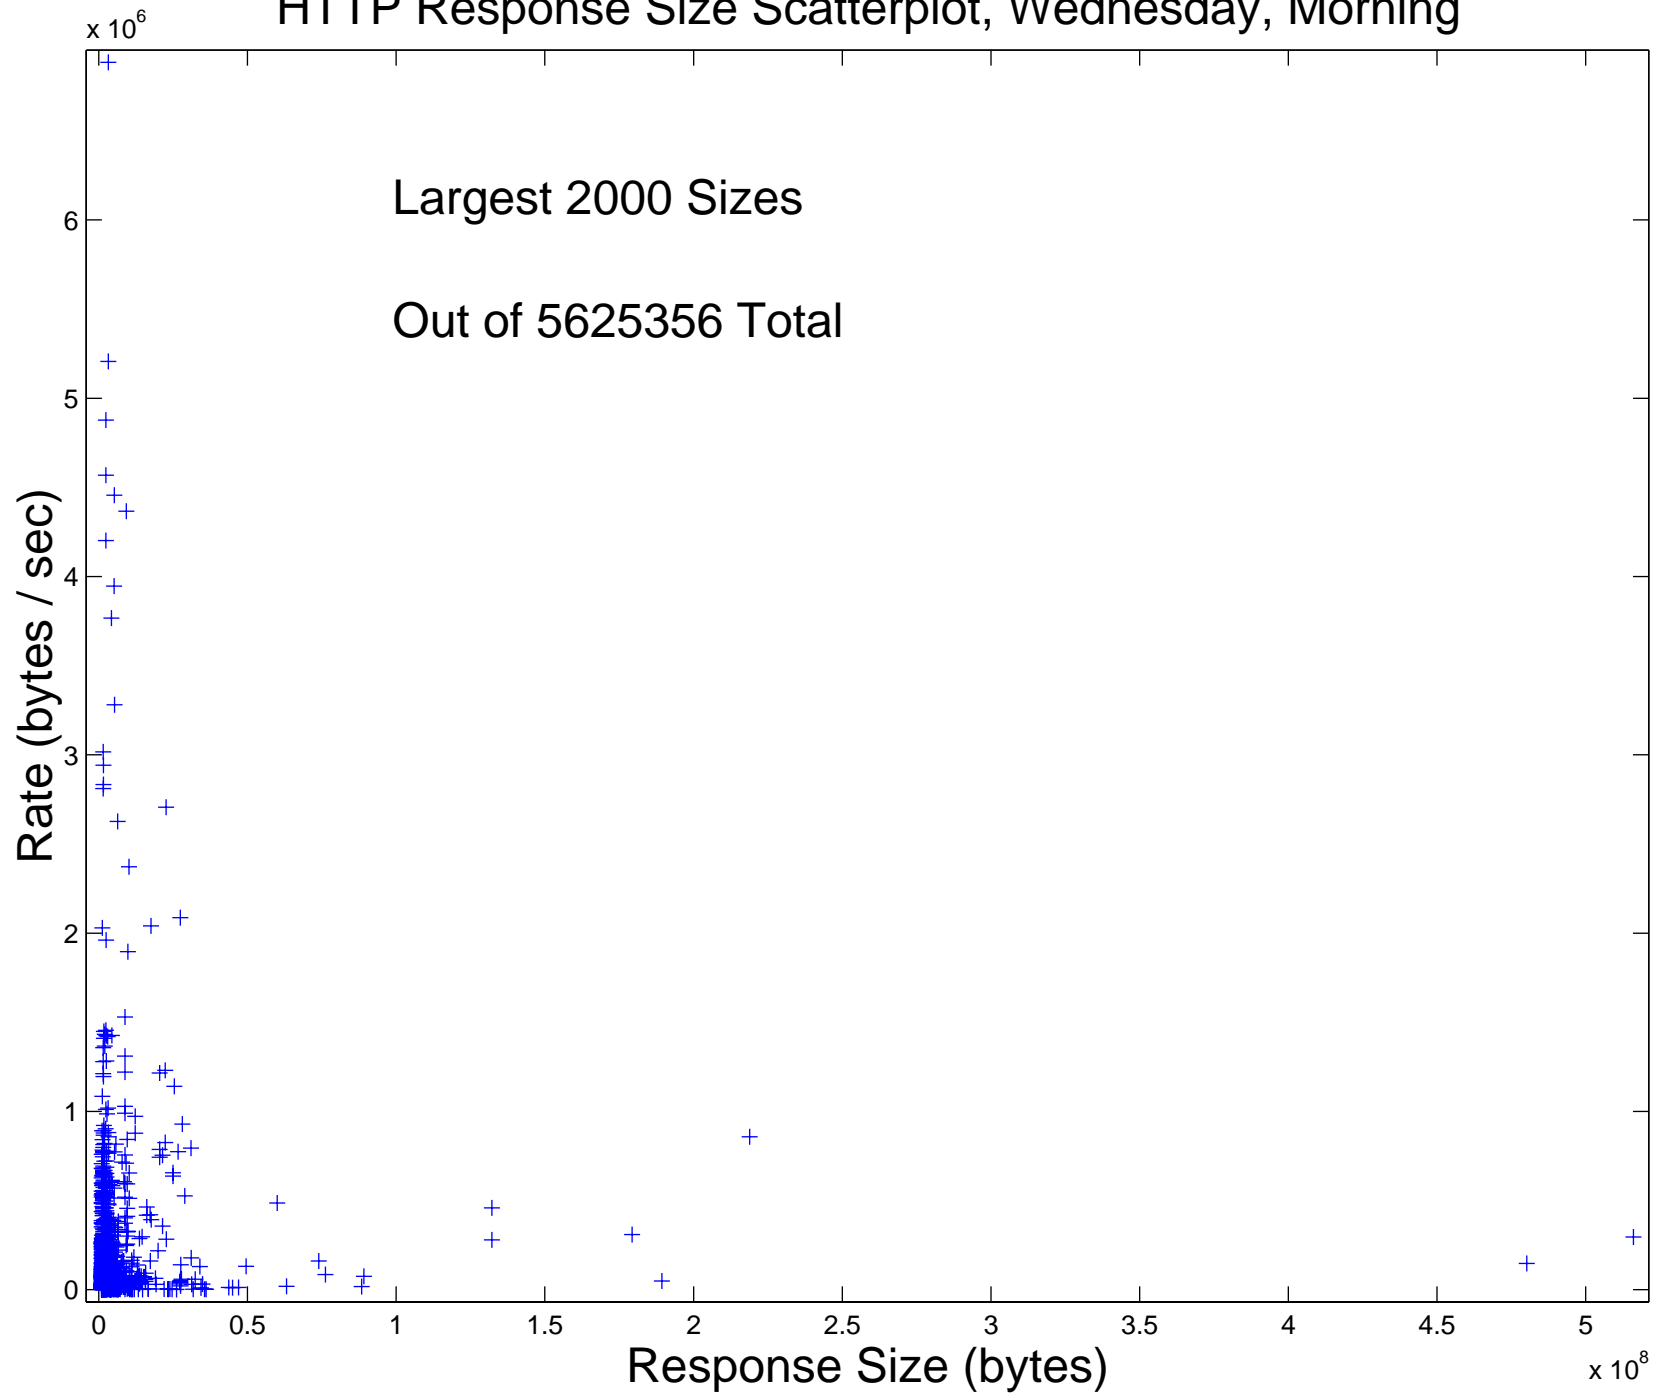

HTTP Response Size Scatterplot, Monday, Morning

HTTP Response Size Scatterplot, Monday, Afternoon

HTTP Response Size Scatterplot, Monday, Evening

HTTP Response Size Scatterplot, Tuesday, Afternoon

HTTP Response Size Scatterplot, Tuesday, Evening

HTTP Response Size Scatterplot, Wednesday, Morning

HTTP Response Size Scatterplot, Wednesday, Afternoon

HTTP Response Size Scatterplot, Wednesday, Evening

HTTP Response Size Scatterplot, Thursday, Morning

HTTP Response Size Scatterplot, Thursday, Afternoon

HTTP Response Size Scatterplot, Thursday, Evening

HTTP Response Size Scatterplot, Friday, Morning

HTTP Response Size Scatterplot, Friday, Afternoon

HTTP Response Size Scatterplot, Friday, Evening

HTTP Response Size Scatterplot, Sunday, Evening