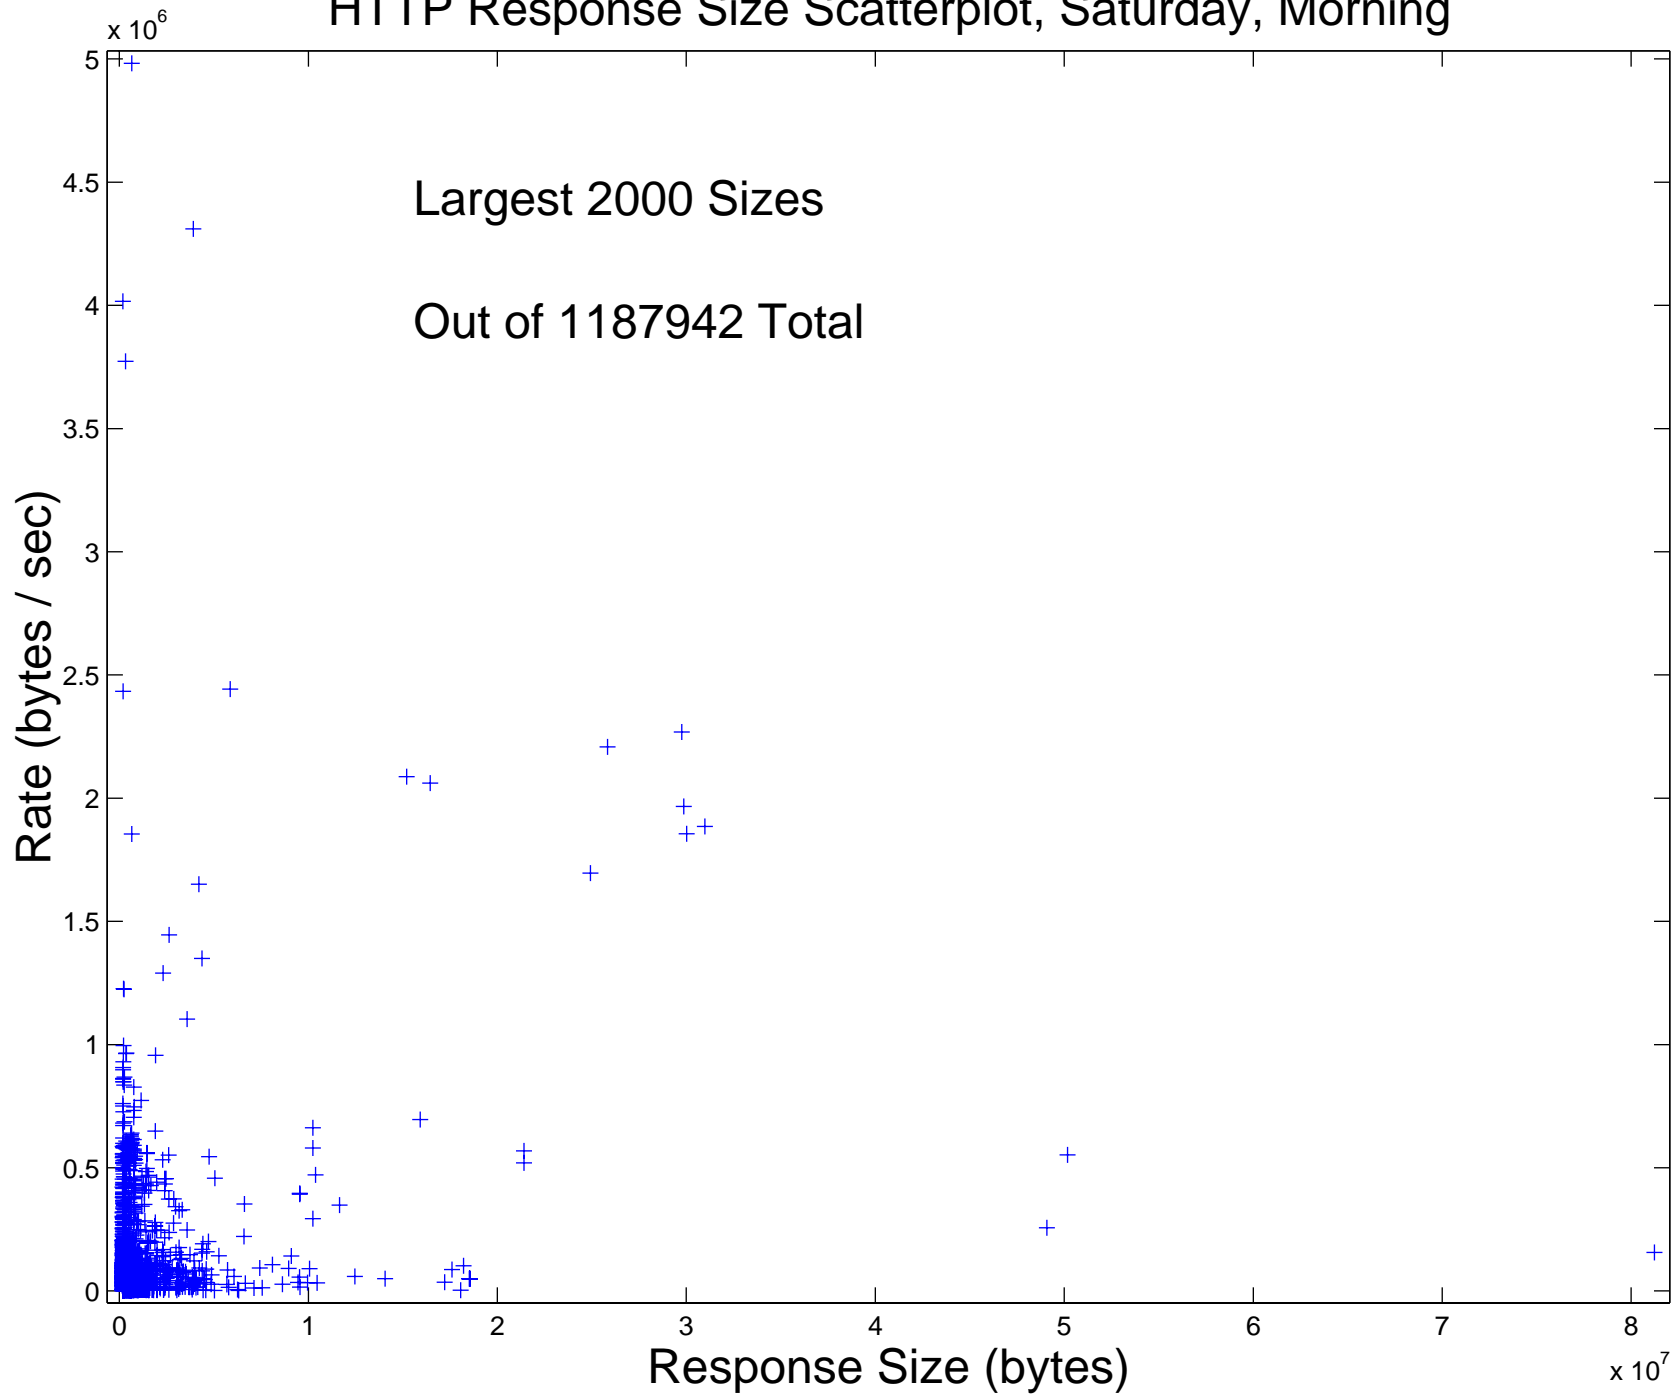

HTTP Response Size Scatterplot, Wednesday, Morning

HTTP Response Size Scatterplot, Wednesday, Afternoon

HTTP Response Size Scatterplot, Wednesday, Evening

HTTP Response Size Scatterplot, Thursday, Morning

HTTP Response Size Scatterplot, Thursday, Afternoon

HTTP Response Size Scatterplot, Thursday, Evening

HTTP Response Size Scatterplot, Friday, Morning

HTTP Response Size Scatterplot, Friday, Afternoon

HTTP Response Size Scatterplot, Friday, Evening

HTTP Response Size Scatterplot, Saturday, Morning

HTTP Response Size Scatterplot, Saturday, Afternoon

HTTP Response Size Scatterplot, Saturday, Evening

HTTP Response Size Scatterplot, Sunday, Morning

HTTP Response Size Scatterplot, Sunday, Afternoon

HTTP Response Size Scatterplot, Sunday, Evening