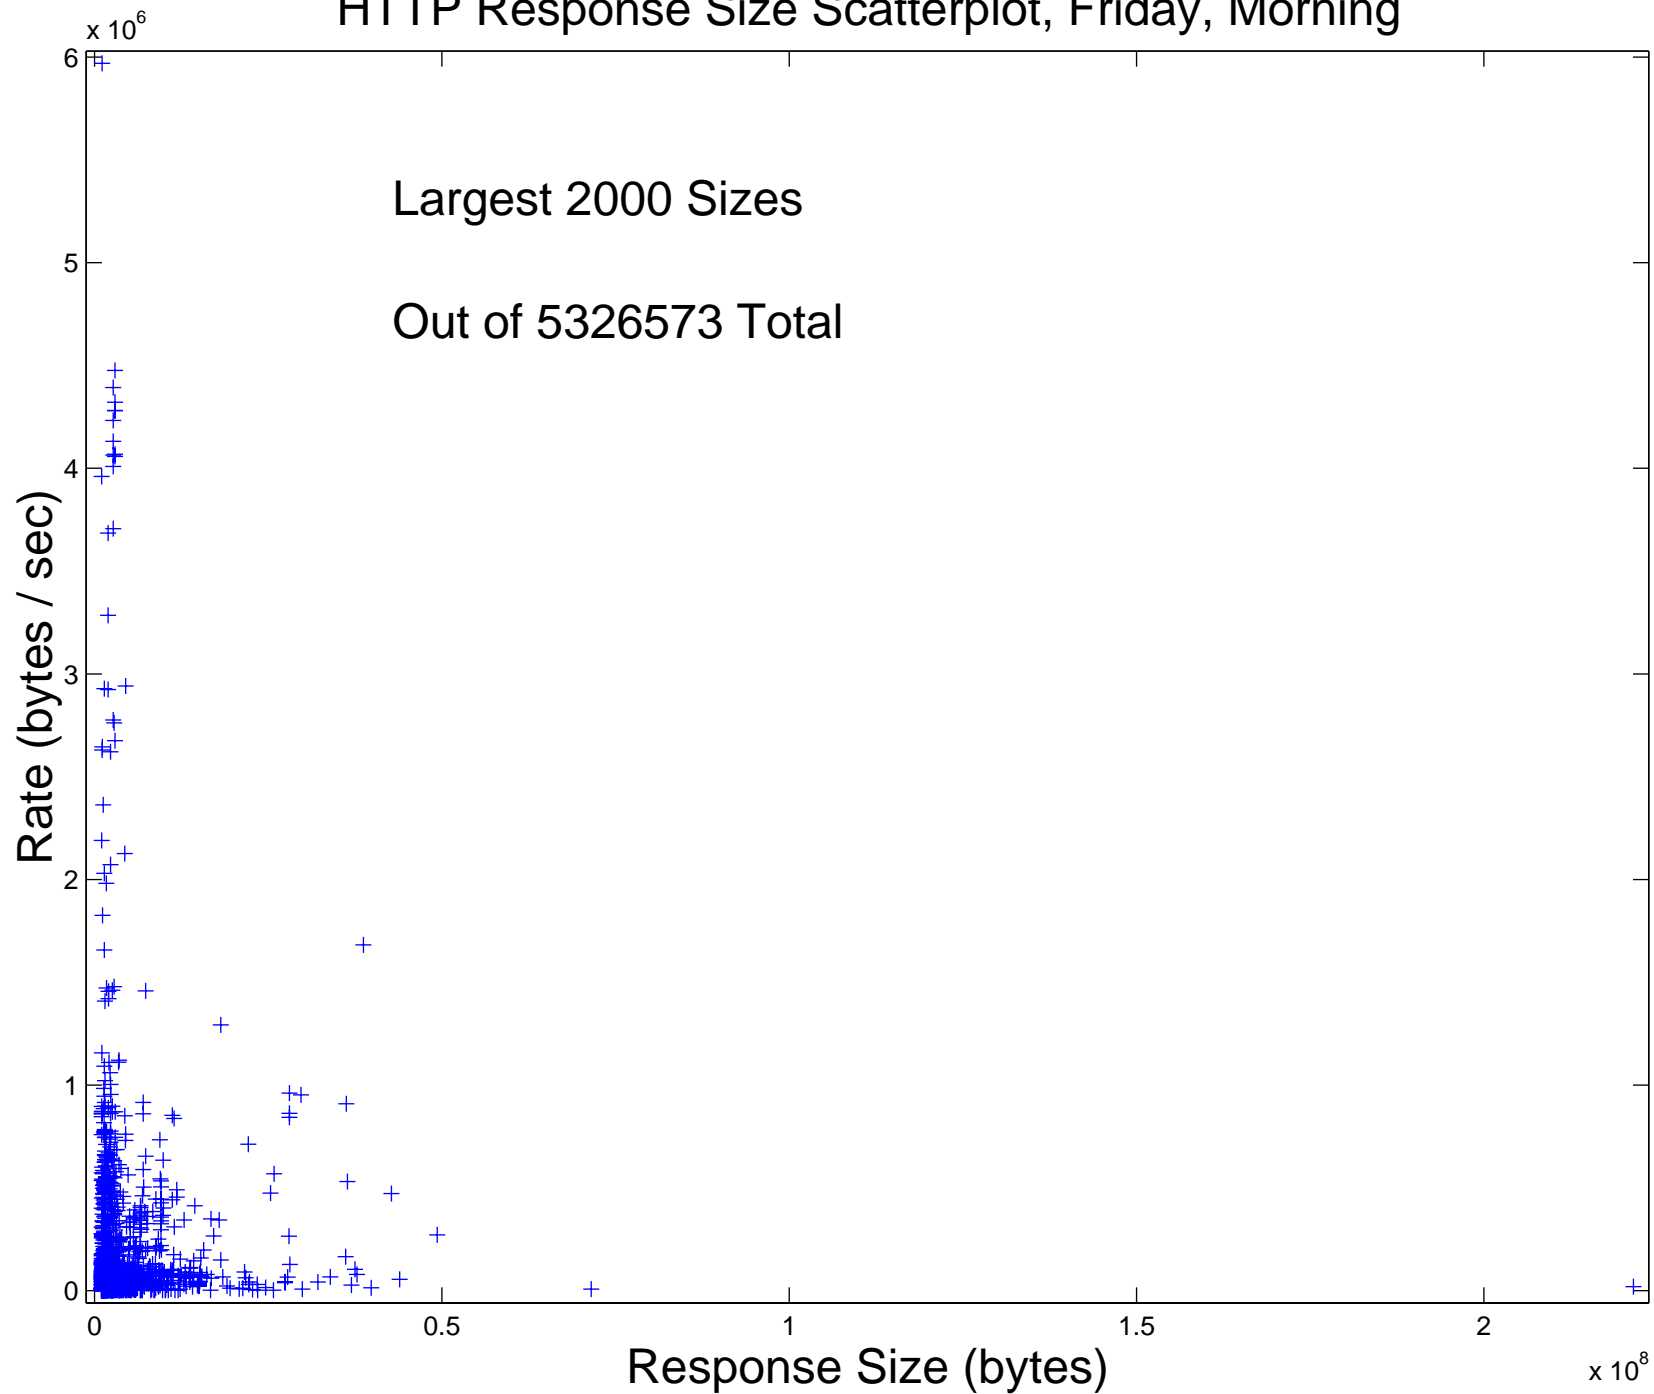

HTTP Response Size Scatterplot, Wednesday, Morning

HTTP Response Size Scatterplot, Wednesday, Afternoon

HTTP Response Size Scatterplot, Wednesday, Evening

HTTP Response Size Scatterplot, Thursday, Morning

HTTP Response Size Scatterplot, Thursday, Afternoon

HTTP Response Size Scatterplot, Thursday, Evening

HTTP Response Size Scatterplot, Friday, Morning

HTTP Response Size Scatterplot, Friday, Afternoon

HTTP Response Size Scatterplot, Friday, Evening

HTTP Response Size Scatterplot, Saturday, Morning

HTTP Response Size Scatterplot, Saturday, Afternoon

HTTP Response Size Scatterplot, Saturday, Evening

HTTP Response Size Scatterplot, Sunday, Morning

HTTP Response Size Scatterplot, Sunday, Afternoon

HTTP Response Size Scatterplot, Sunday, Evening