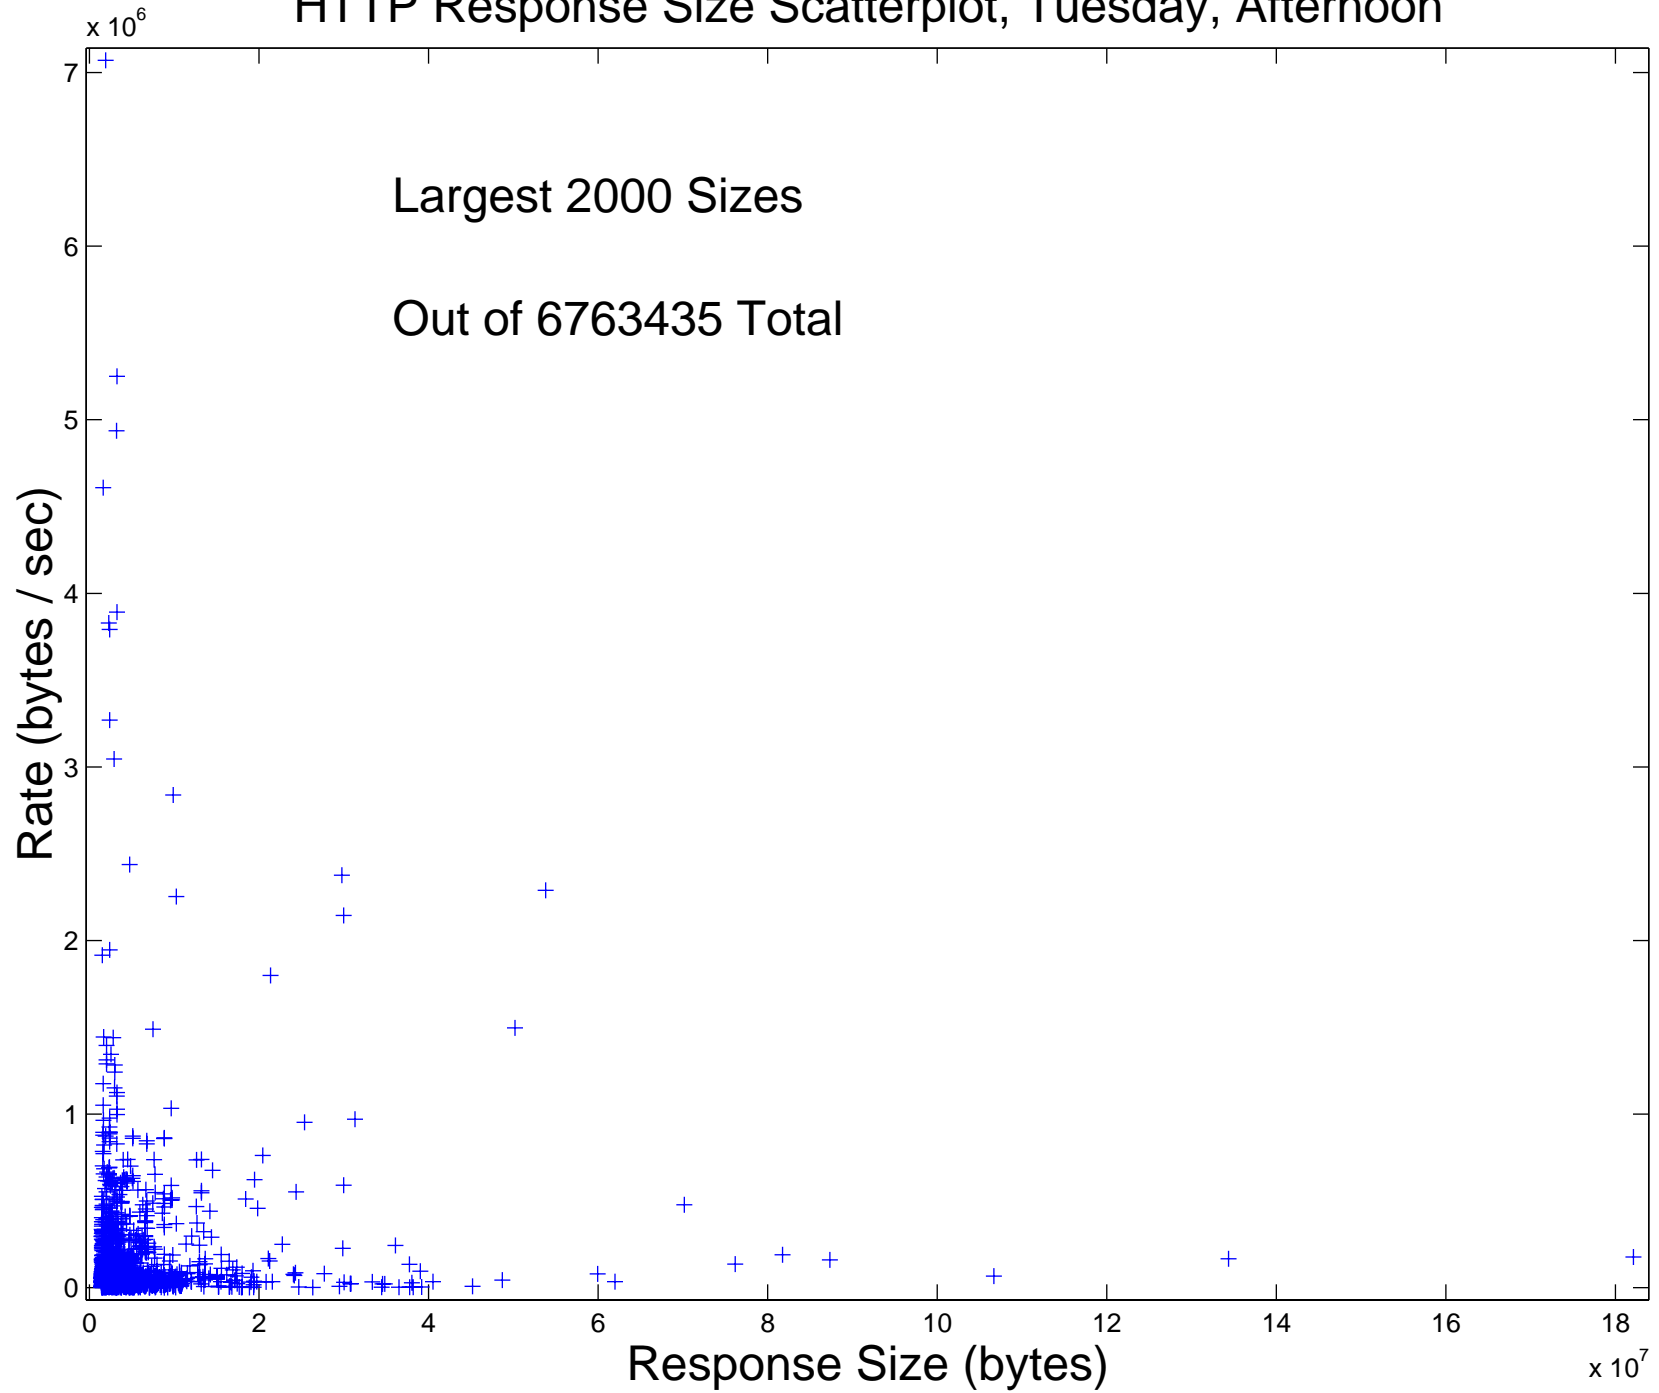

HTTP Response Size Scatterplot, Monday, Morning

HTTP Response Size Scatterplot, Monday, Afternoon

HTTP Response Size Scatterplot, Monday, Evening

HTTP Response Size Scatterplot, Tuesday, Afternoon

HTTP Response Size Scatterplot, Tuesday, Evening

HTTP Response Size Scatterplot, Wednesday, Morning

HTTP Response Size Scatterplot, Wednesday, Afternoon

HTTP Response Size Scatterplot, Wednesday, Evening

HTTP Response Size Scatterplot, Thursday, Morning

HTTP Response Size Scatterplot, Saturday, Morning

HTTP Response Size Scatterplot, Saturday, Afternoon

HTTP Response Size Scatterplot, Saturday, Evening

HTTP Response Size Scatterplot, Sunday, Morning

HTTP Response Size Scatterplot, Sunday, Afternoon

HTTP Response Size Scatterplot, Sunday, Evening