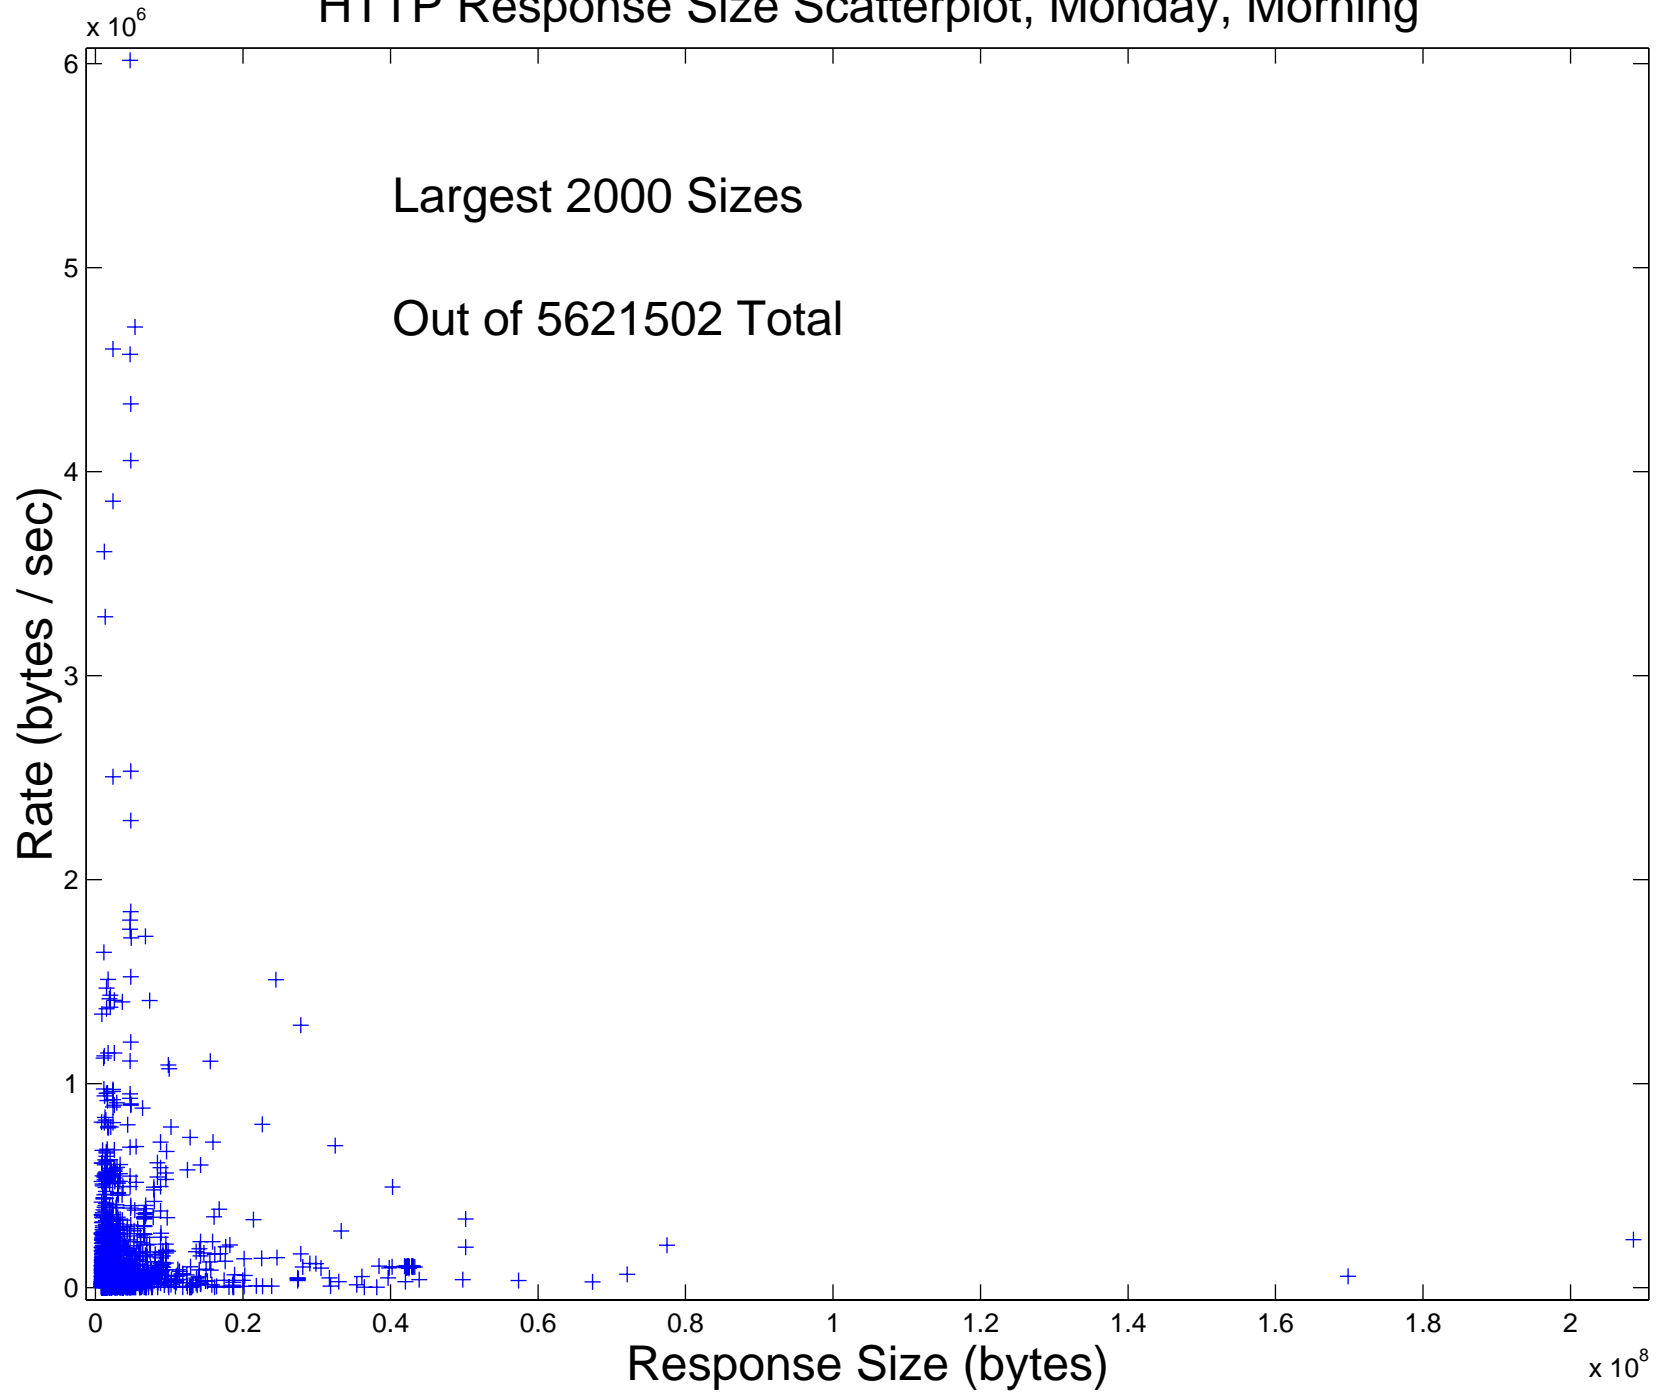

HTTP Response Size Scatterplot, Monday, Morning

HTTP Response Size Scatterplot, Monday, Afternoon

HTTP Response Size Scatterplot, Monday, Evening

HTTP Response Size Scatterplot, Tuesday, Afternoon

HTTP Response Size Scatterplot, Tuesday, Evening

HTTP Response Size Scatterplot, Wednesday, Morning

HTTP Response Size Scatterplot, Wednesday, Afternoon

HTTP Response Size Scatterplot, Wednesday, Evening

HTTP Response Size Scatterplot, Thursday, Morning

HTTP Response Size Scatterplot, Saturday, Morning

HTTP Response Size Scatterplot, Saturday, Afternoon

HTTP Response Size Scatterplot, Saturday, Evening

HTTP Response Size Scatterplot, Sunday, Morning

HTTP Response Size Scatterplot, Sunday, Afternoon

HTTP Response Size Scatterplot, Sunday, Evening