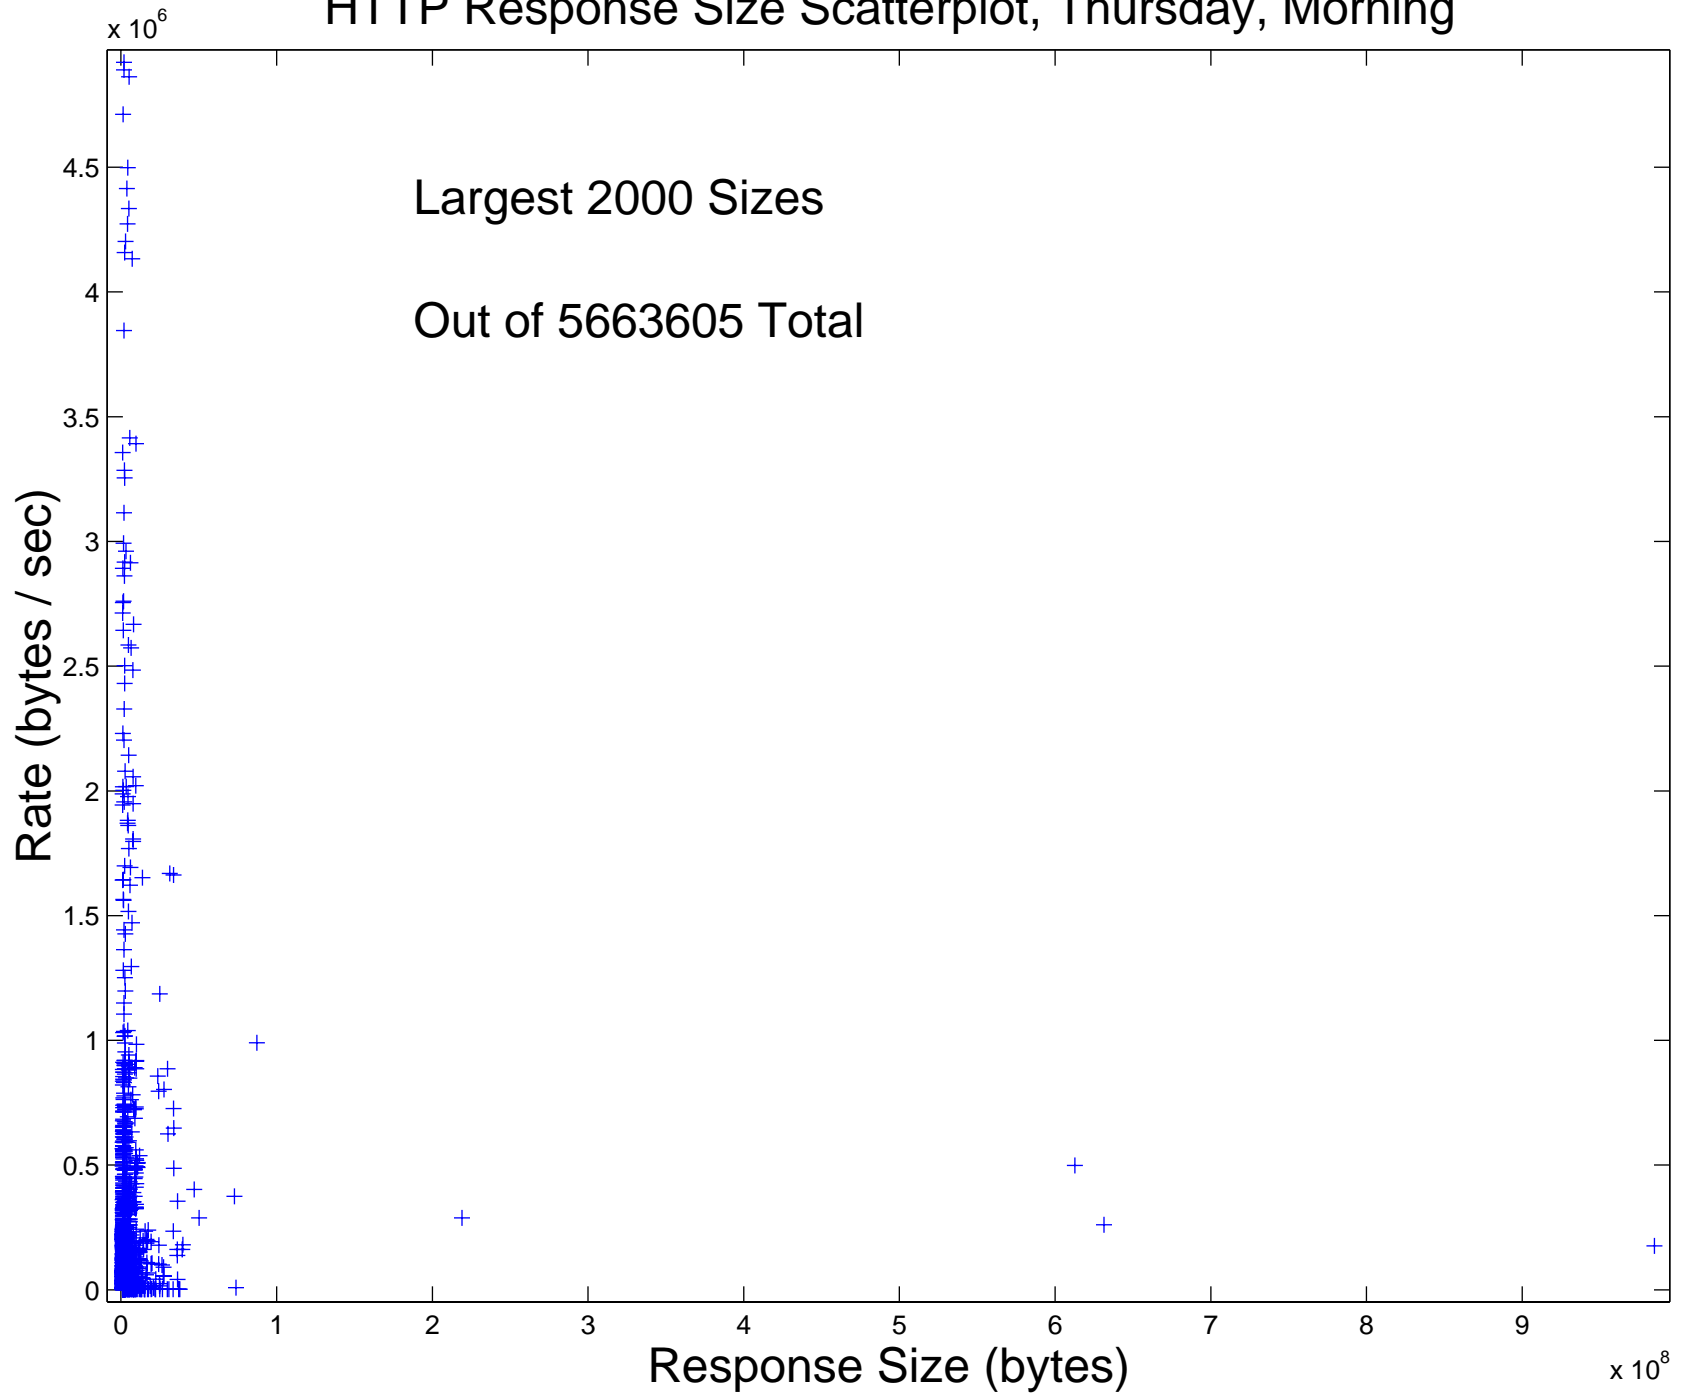

HTTP Response Size Scatterplot, Wednesday, Morning

HTTP Response Size Scatterplot, Wednesday, Afternoon

HTTP Response Size Scatterplot, Wednesday, Evening

HTTP Response Size Scatterplot, Thursday, Morning

HTTP Response Size Scatterplot, Thursday, Afternoon

HTTP Response Size Scatterplot, Thursday, Evening

HTTP Response Size Scatterplot, Friday, Morning

HTTP Response Size Scatterplot, Friday, Afternoon

HTTP Response Size Scatterplot, Friday, Evening

HTTP Response Size Scatterplot, Saturday, Morning

HTTP Response Size Scatterplot, Saturday, Afternoon

HTTP Response Size Scatterplot, Saturday, Evening

HTTP Response Size Scatterplot, Sunday, Morning

HTTP Response Size Scatterplot, Sunday, Afternoon

HTTP Response Size Scatterplot, Sunday, Evening