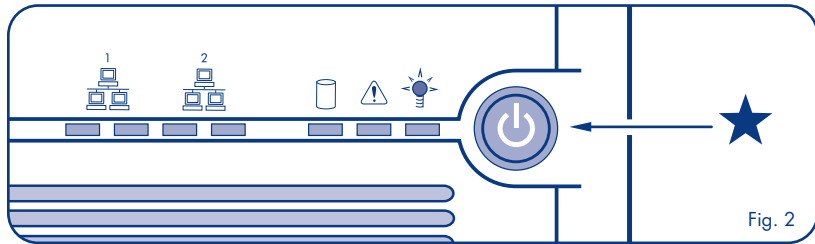

Rear View

- | | |
|-----------------------|-----------------------|
| 1. System Fan | 5. Gigabit LAN Port 1 |
| 2. USB 2.0 Ports | 6. Reset Button |
| 3. Power Connector | 7. Power Supply Fan |
| 4. Gigabit LAN Port 2 | 8. Security Slot |

Setup Steps

1. Connect the Ethernet cable to the Ethernet port 1 on the system tower and to your router. (Fig. 1)

2. Connect the power supply.
3. Turn the storage system on by pressing the power button on the front of the tower. (Fig. 2)