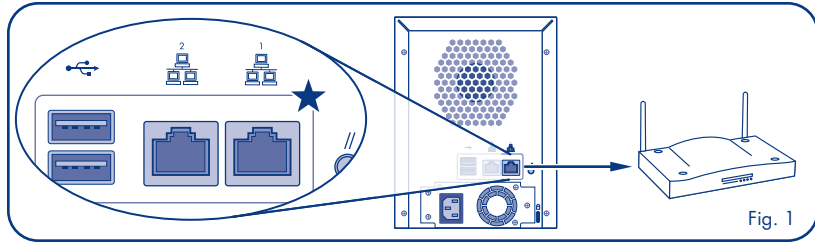

LaCie Ethernet Disk RAID

Professional NAS System

Quick Install Guide

PACKAGE CONTENTS

- LaCie Ethernet Disk RAID tower with 4 removable drive trays and hard drives
- Ethernet Cable
- Power Supply
- Utilities CD-ROM
- Quick Install Guide

Front/Top View

- | | |
|------------------------------|---------------------------|
| 1. Drive Carriers 1-4 | 5. Global Disk Status LED |
| 2. Network Connection 1 LEDs | 6. System Status LED |
| 3. Network Connection 2 LEDs | 7. Power LED |
| 4. Hard Disk Activity LEDs | 8. Power Button |

Rear View

- | | |
|-----------------------|-----------------------|
| 1. System Fan | 5. Gigabit LAN Port 1 |
| 2. USB 2.0 Ports | 6. Reset Button |
| 3. Power Connector | 7. Power Supply Fan |
| 4. Gigabit LAN Port 2 | 8. Security Slot |

Setup Steps

1. Connect the Ethernet cable to the Ethernet port 1 on the system tower and to your router. (Fig. 1)

2. Connect the power supply.
3. Turn the storage system on by pressing the power button on the front of the tower. (Fig. 2)