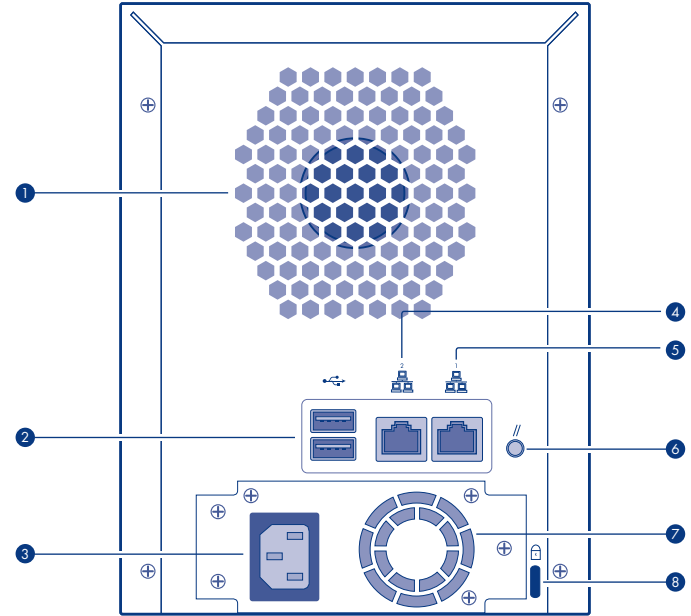

LaCie Ethernet Disk RAID

Professional NAS System

Quick Install Guide

PACKAGE CONTENTS

- LaCie Ethernet Disk RAID tower with 4 removable drive trays and hard drives
- Ethernet Cable
- Power Supply
- Utilities CD-ROM
- Quick Install Guide

Front/Top View

- | | |
|------------------------------|---------------------------|
| 1. Drive Carriers 1-4 | 5. Global Disk Status LED |
| 2. Network Connection 1 LEDs | 6. System Status LED |
| 3. Network Connection 2 LEDs | 7. Power LED |
| 4. Hard Disk Activity LEDs | 8. Power Button |

Rear View

- | | |
|-----------------------|-----------------------|
| 1. System Fan | 5. Gigabit LAN Port 1 |
| 2. USB 2.0 Ports | 6. Reset Button |
| 3. Power Connector | 7. Power Supply Fan |
| 4. Gigabit LAN Port 2 | 8. Security Slot |

Setup Steps

1. Connect the Ethernet cable to the Ethernet port 1 on the system tower and to your router. (Fig. 1)

2. Connect the power supply.
3. Turn the storage system on by pressing the power button on the front of the tower. (Fig. 2)