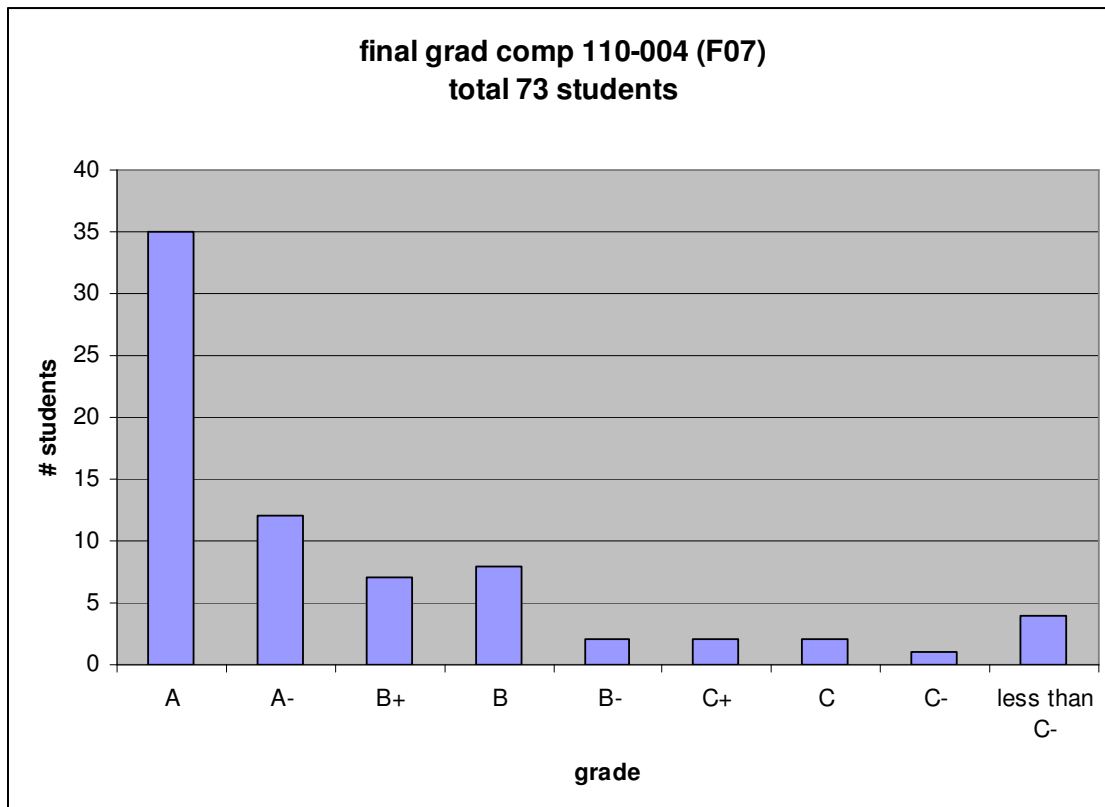

Final grade (COMP 110-004, Fall 2007)

Final grade

- Letter grade posted on BlackBoard, see My grades
- Not posted: extra credit and bump for assignments less than 50%
- Total percentage for course is rounded up

Grade ranges (in percentage)

Grade	Range	# students	% of class
A	100-93	35	48
A-	92-90	12	16
B+	89-87	7	10
B	86-83	8	11
B-	82-80	2	3
C+	79-77	2	3
C	76-73	2	3
C-	72-70	1	1
D	69-60	1	1
F	less than 59	3	4