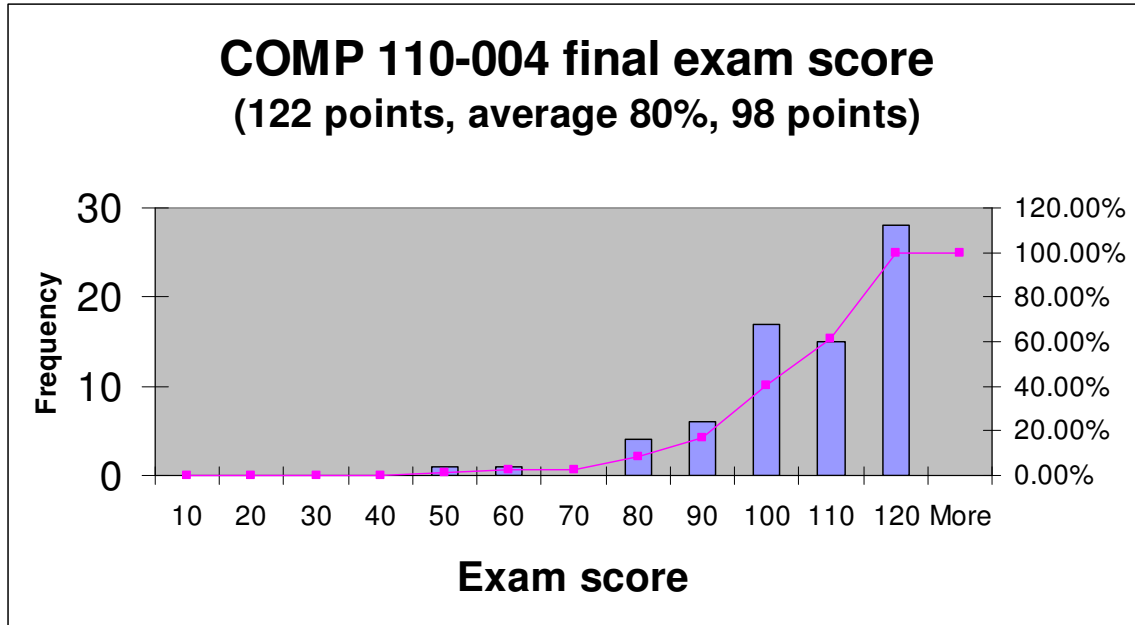

Final exam

- Scores posted on BlackBoard, see My grades
- Solution posted on BlackBoard, see Solutions

<i>Bin</i>	<i>Frequency</i>	<i>Cumulative %</i>
10	0	0.00%
20	0	0.00%
30	0	0.00%
40	0	0.00%
50	1	1.39%
60	1	2.78%
70	0	2.78%
80	4	8.33%
90	6	16.67%
100	17	40.28%
110	15	61.11%
120	28	100.00%
More	0	100.00%