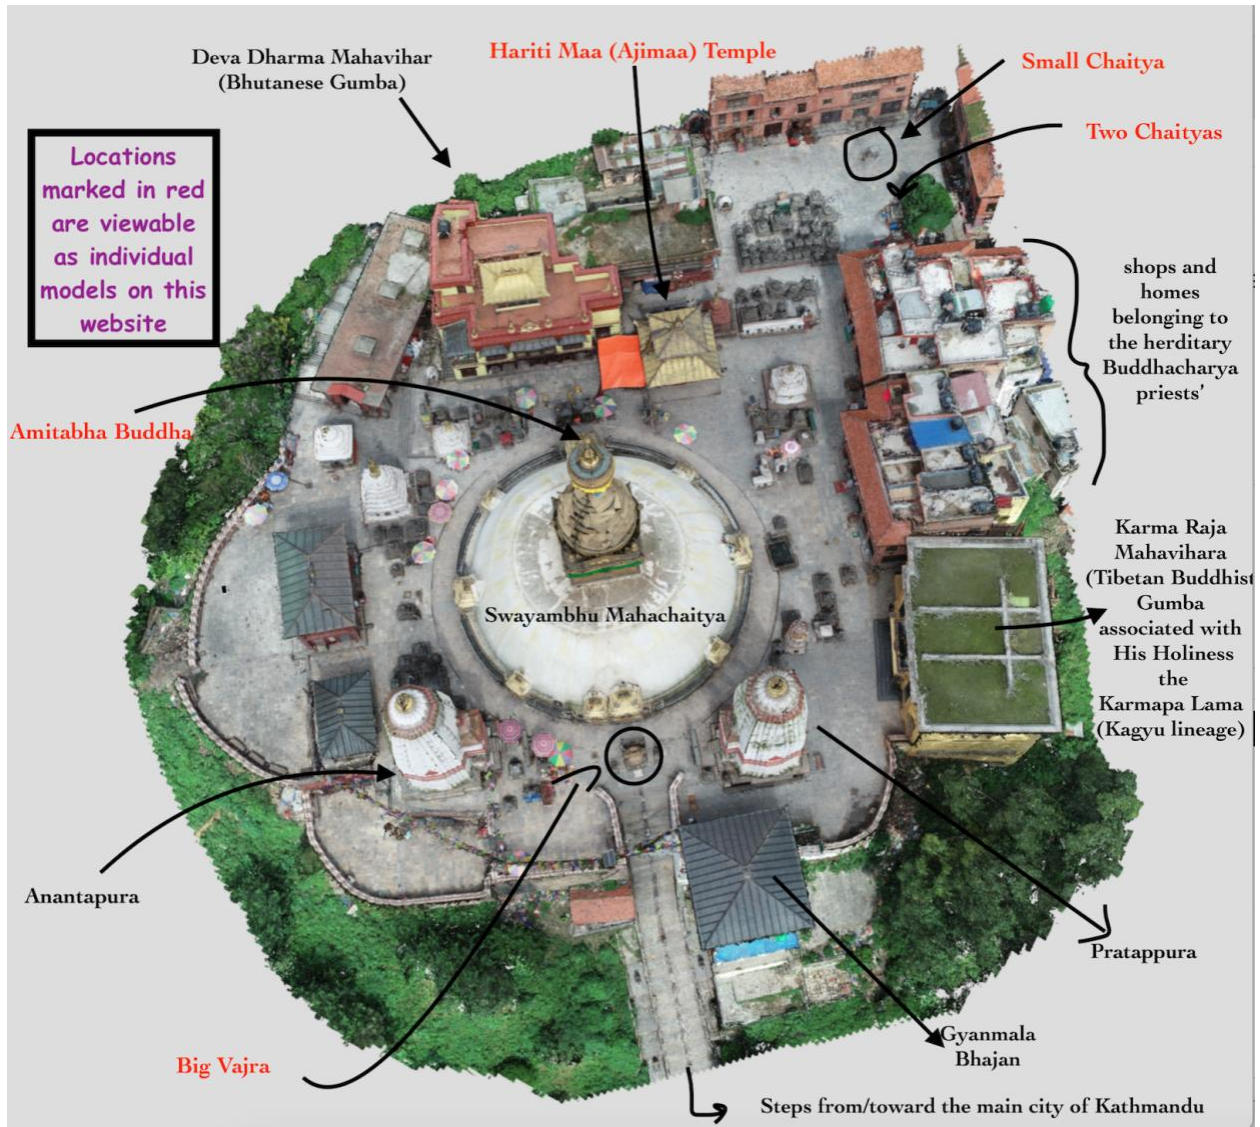

Team member with point cloud

Arial overview of Swayambhu site.

Dr. Leve and the Nepal team deliberating about what kinds of interviews to do and how to decide what parts of video interviews to upload to the model